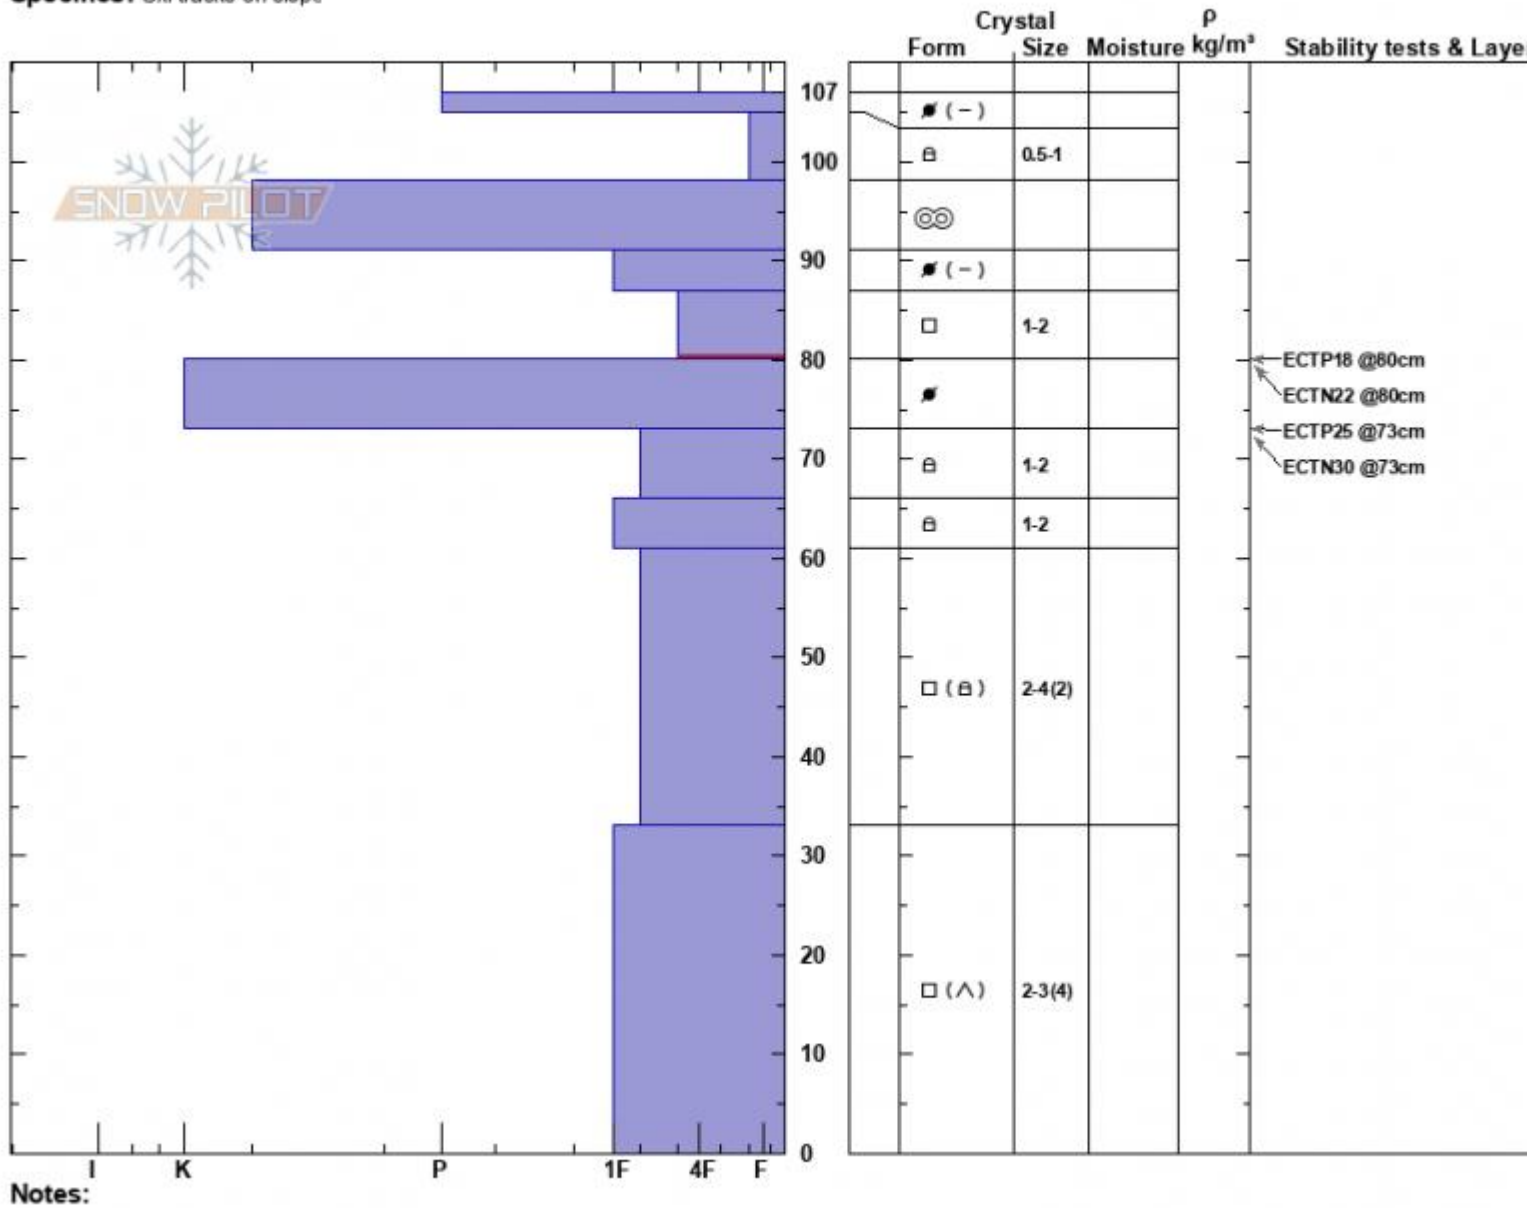

Mt Blackmore Lower
 Gallatin Range-N
 MT
 Elevation: 9514 ft
 Aspect: 120°
 Specifics: Ski tracks on slope

Alex Haddad
 01/14/2023 - 11:41am
 Co-ord: 45.44746N, -110.99921W
 Slope Angle: 20°
 Wind Loading: previous

Stability: Fair
 Air Temperature:
 Sky Cover: FEW
 Precipitation: NO
 Wind: SW Moderate

HS:107
 PF:50 87-80cm:Problematic layer
 PS: 15

Advisory Region
 Northern Gallatin
 Longitude
 -111.00W
 Latitude
 45.44N
 Northern Gallatin, 2023-01-14