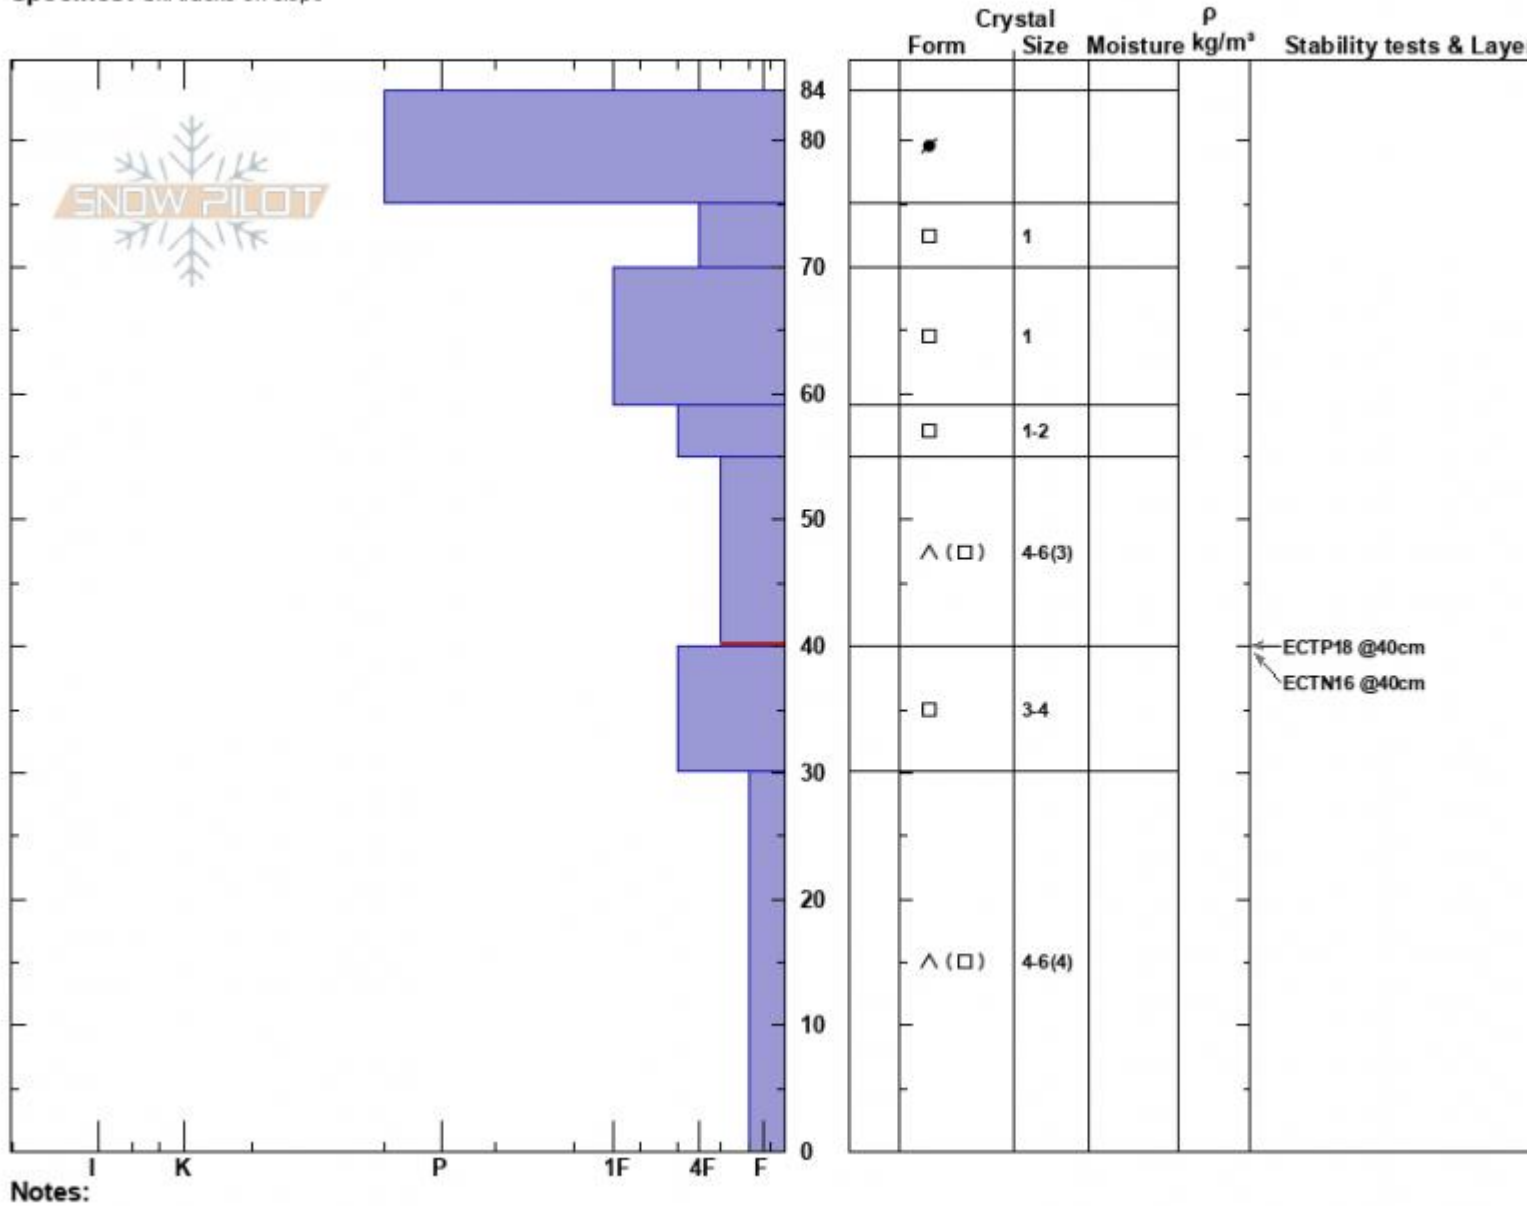

Mt Blackmore Ridgeline
 Gallatin Range-N
 MT
 Elevation: 9808 ft
 Aspect:
 Specifics: Ski tracks on slope

Alex Haddad
 01/14/2023 - 12:51pm
 Co-ord: 45.44591N, -111.00184W
 Slope Angle: 30°
 Wind Loading: previous

Stability: Fair
 Air Temperature:
 Sky Cover: CLR
 Precipitation: NO
 Wind: W Light Breeze

HS:84
 PF:15
 PS:5
 Layer Notes: 55-40cm:Problematic layer

Advisory Region
 Northern Gallatin
 Longitude
 -111.00W
 Latitude
 45.44N
 Northern Gallatin, 2023-01-14