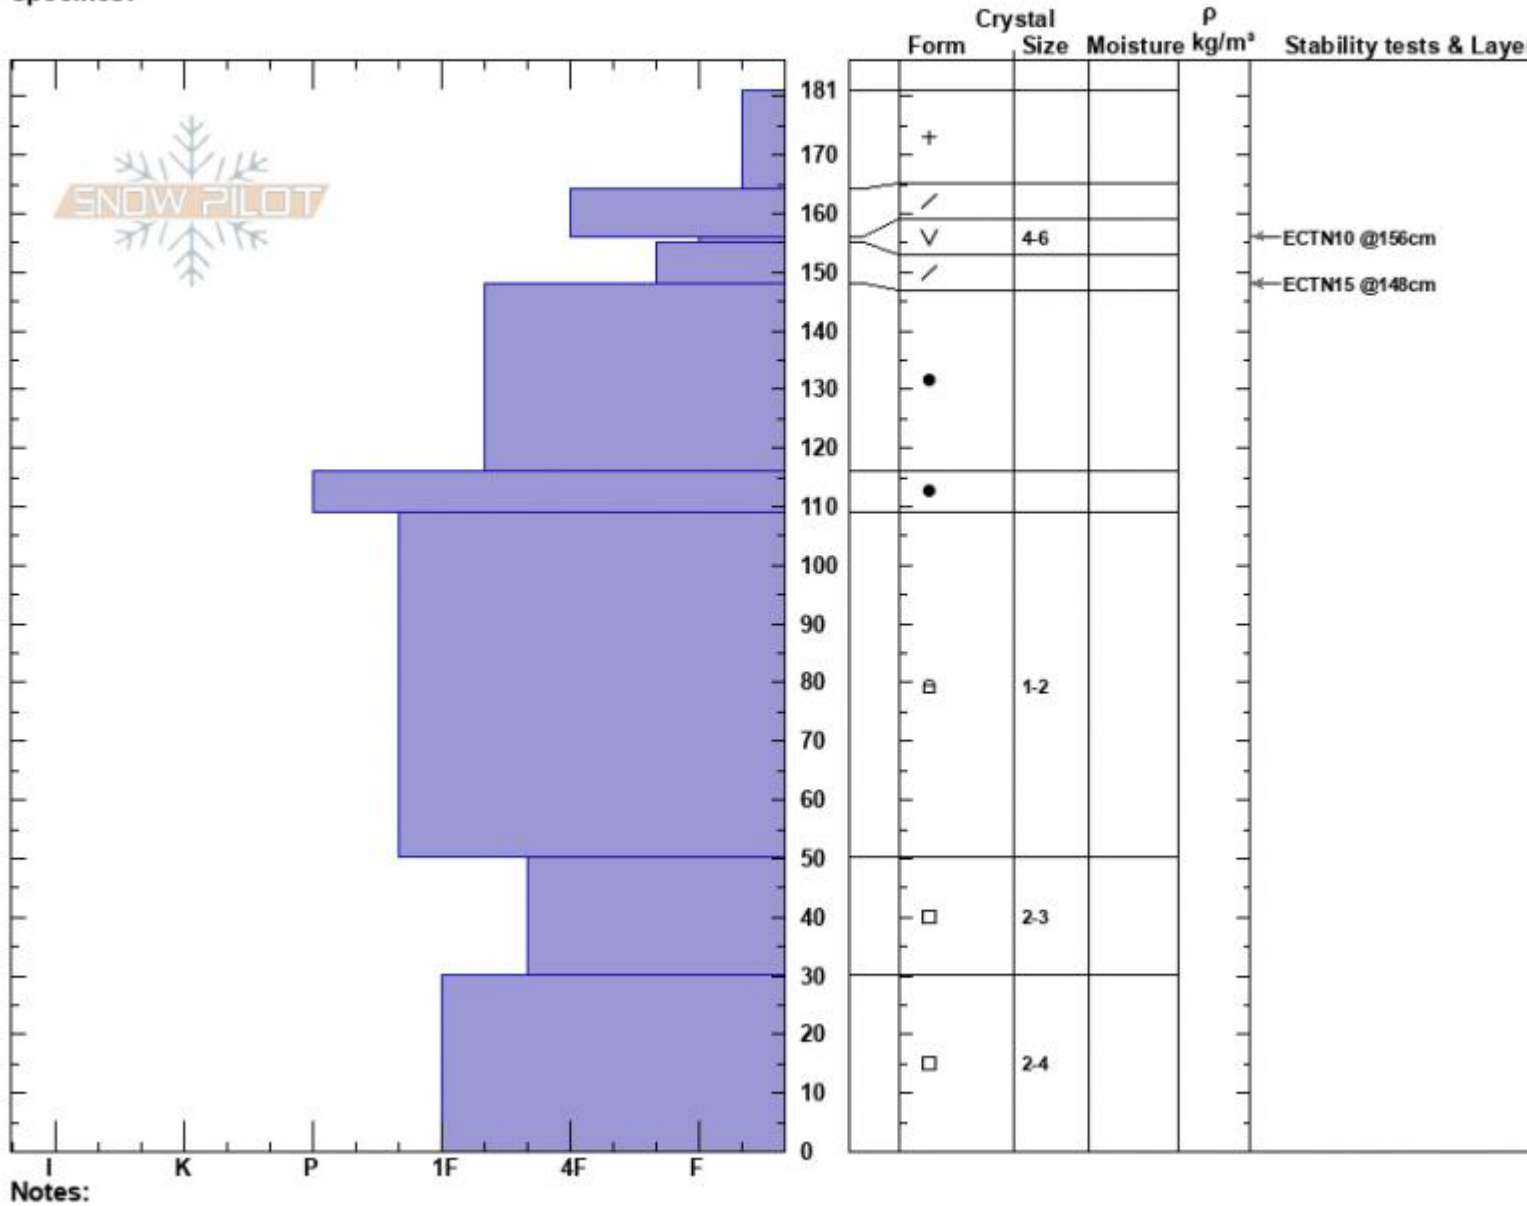

Spanky's  
 Madison Range-N  
 MT  
 Elevation: 9152 ft  
 Aspect: 65°  
 Specifics:

Dave Zinn  
 01/16/2023 - 1:00pm  
 Co-ord: 45.32528N, -111.38152W  
 Slope Angle: 33°  
 Wind Loading: previous

Stability: Good  
 Air Temperature:  
 Sky Cover: OVC  
 Precipitation: S1  
 Wind: S Calm

HS:181    Layer Notes:  
 PF:50    156-155cm:Problematic layer

Notes:  
 Advisory Region  
 Northern Madison  
 Longitude  
 -111.38W  
 Latitude  
 45.35N  
 Northern Madison, 2023-01-17