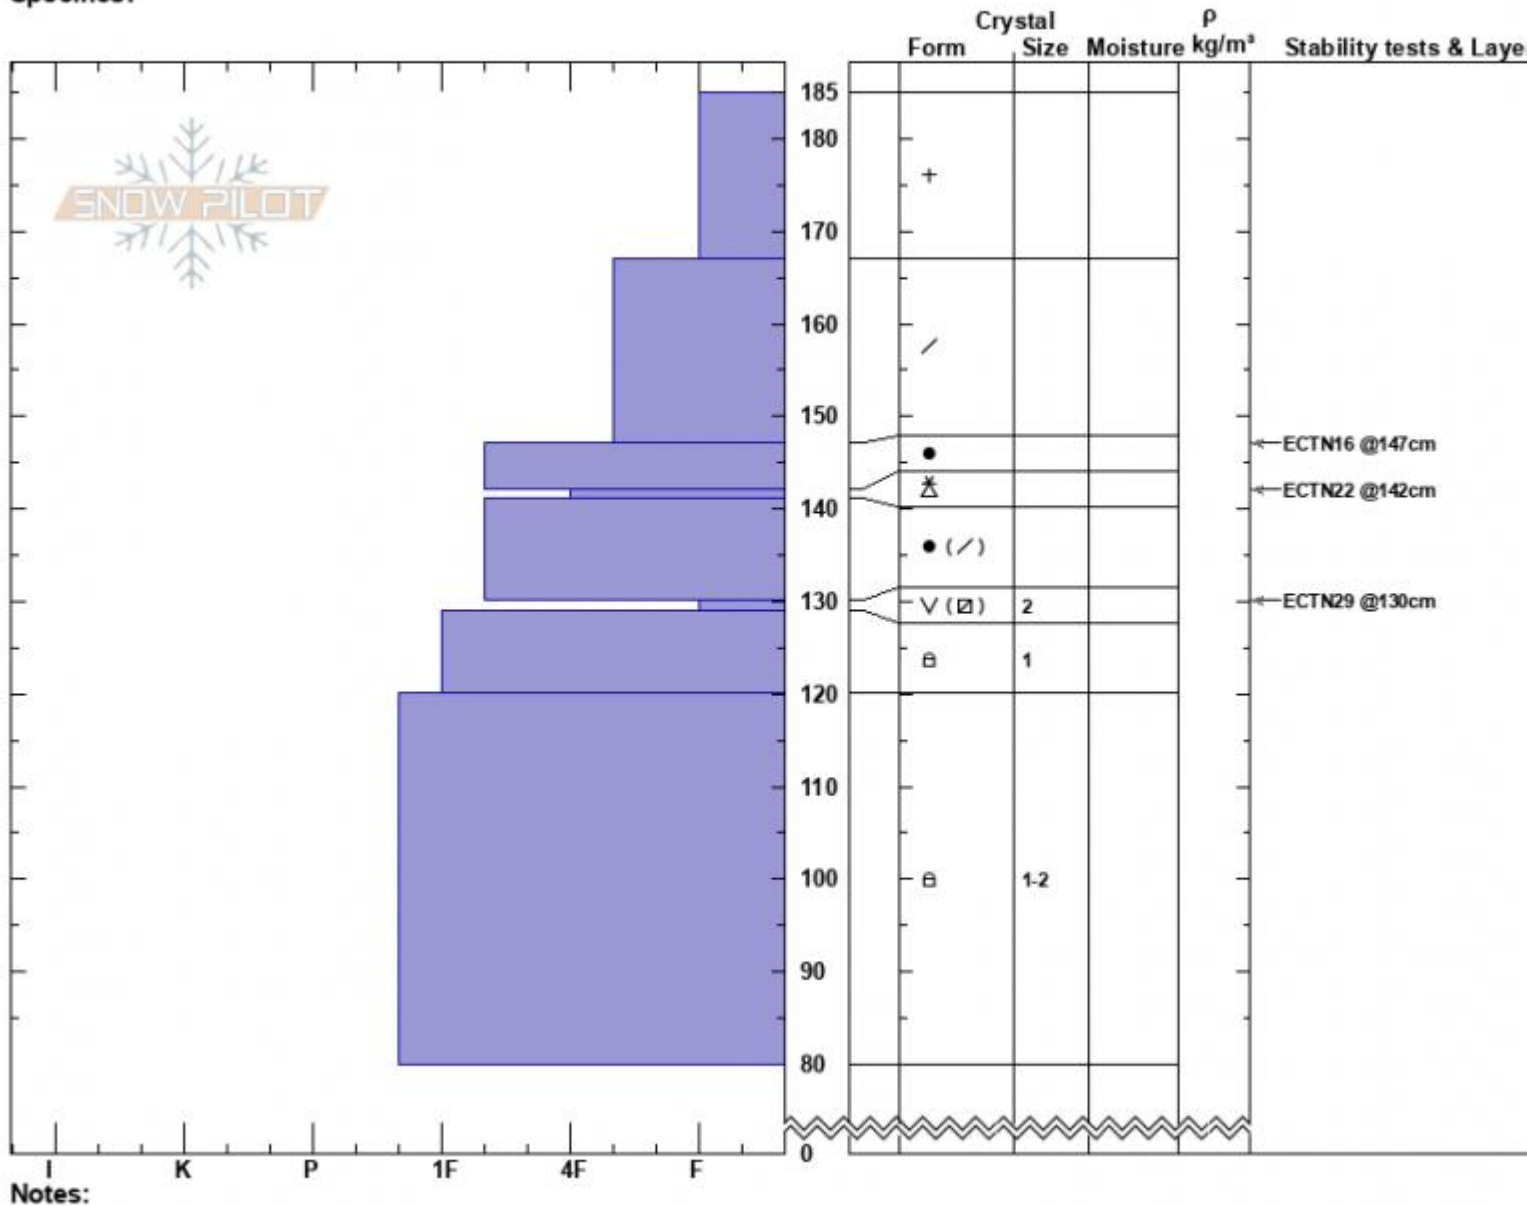

Across from Arange
 Centennial Range
 ID
 Elevation: 8794 ft
 Aspect: 180°
 Specifics:

Dave Zinn
 01/17/2023 - 1:00pm
 Co-ord: 44.53048N, -111.45995W
 Slope Angle: 30°
 Wind Loading: no

Stability: Fair
 Air Temperature:
 Sky Cover: CLR
 Precipitation: NO
 Wind: Calm

HS:185
 PF:30
 Layer Notes: 130-129cm:Problematic layer

Advisory Region
 Island Park
 Longitude
 -111.63W
 Latitude
 44.52N
 Island Park, 2023-01-17