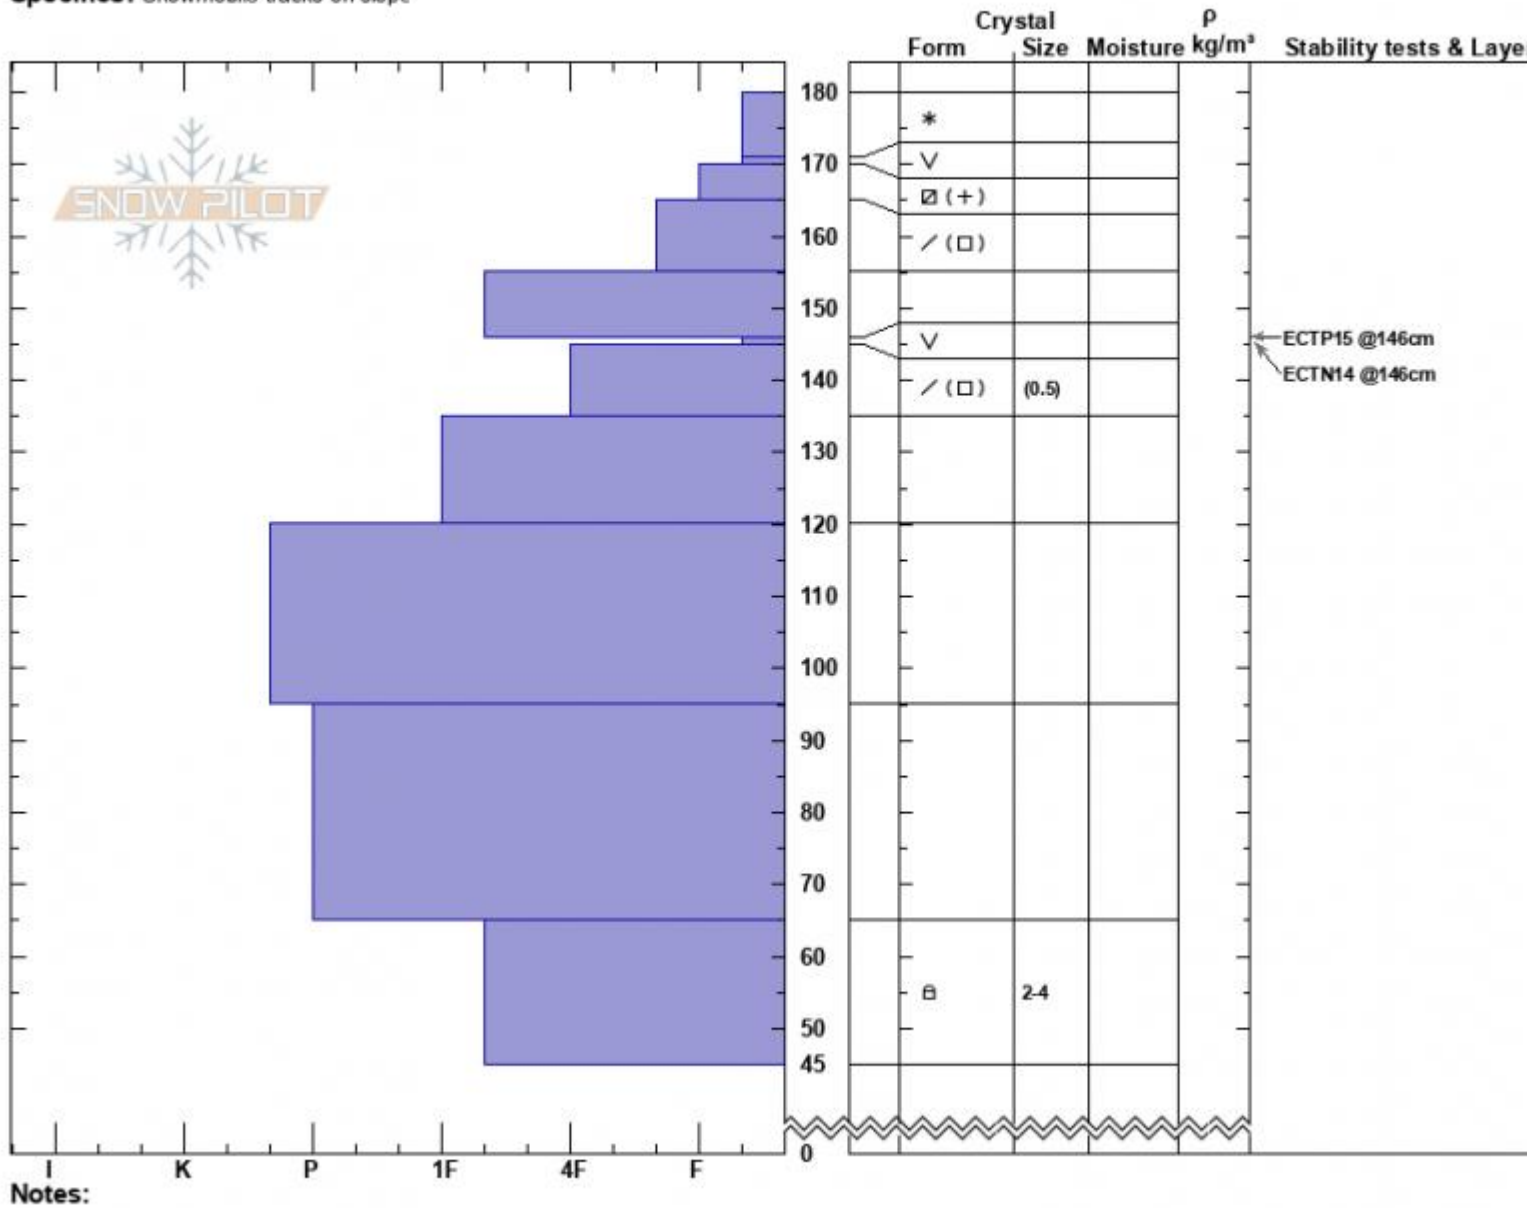

Miller Road
 Beartooths
 MT
 Elevation: 9348 ft
 Aspect: 55°
 Specifics: Snowmobile tracks on slope

Zach Peterson
 01/19/2023 - 10:00am
 Co-ord: 45.03500N, -109.95182W
 Slope Angle: 29°
 Wind Loading: no

Stability:
 Air Temperature:
 Sky Cover: OVC
 Precipitation: S-1
 Wind: Calm

HS:180 Layer Notes:
 146-145cm: Problematic layer

Advisory Region
 Cooke City
 Longitude
 -109.94W
 Latitude
 45.02N
 Cooke City, 2023-01-19