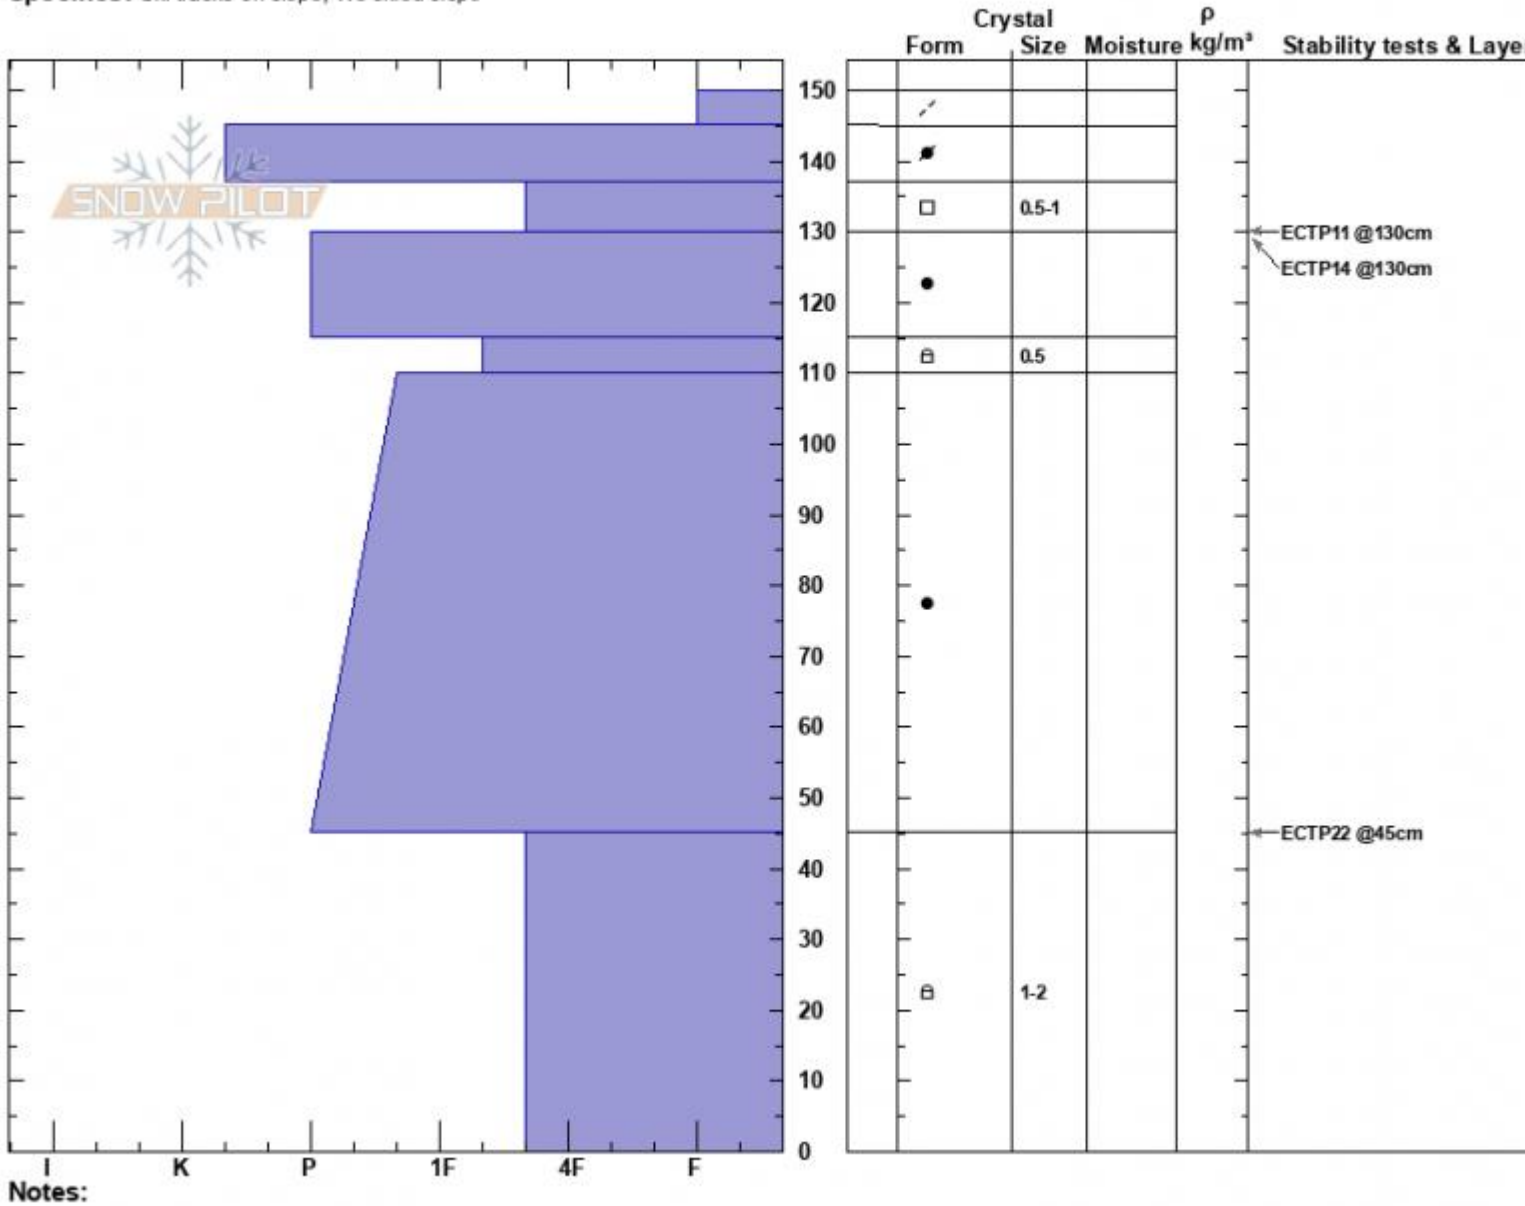

Saddle Peak
 Bridger Range
 MT
 Elevation: 9000 ft
 Aspect: 110°
 Specifics: Ski tracks on slope; We skied slope

Ian Hoyer
 01/21/2023 - 11:00am
 Co-ord: 45.79323N, -110.93505W
 Slope Angle: 36°
 Wind Loading: previous

Stability: Good
 Air Temperature:
 Sky Cover: OVC
 Precipitation: NO
 Wind: S Moderate

HS:150 Layer Notes:
 PS: 10 137-130cm:Problematic layer

Advisory Region
 Bridger Range
 Longitude
 -110.94W
 Latitude
 45.79N
 Bridger Range, 2023-01-21