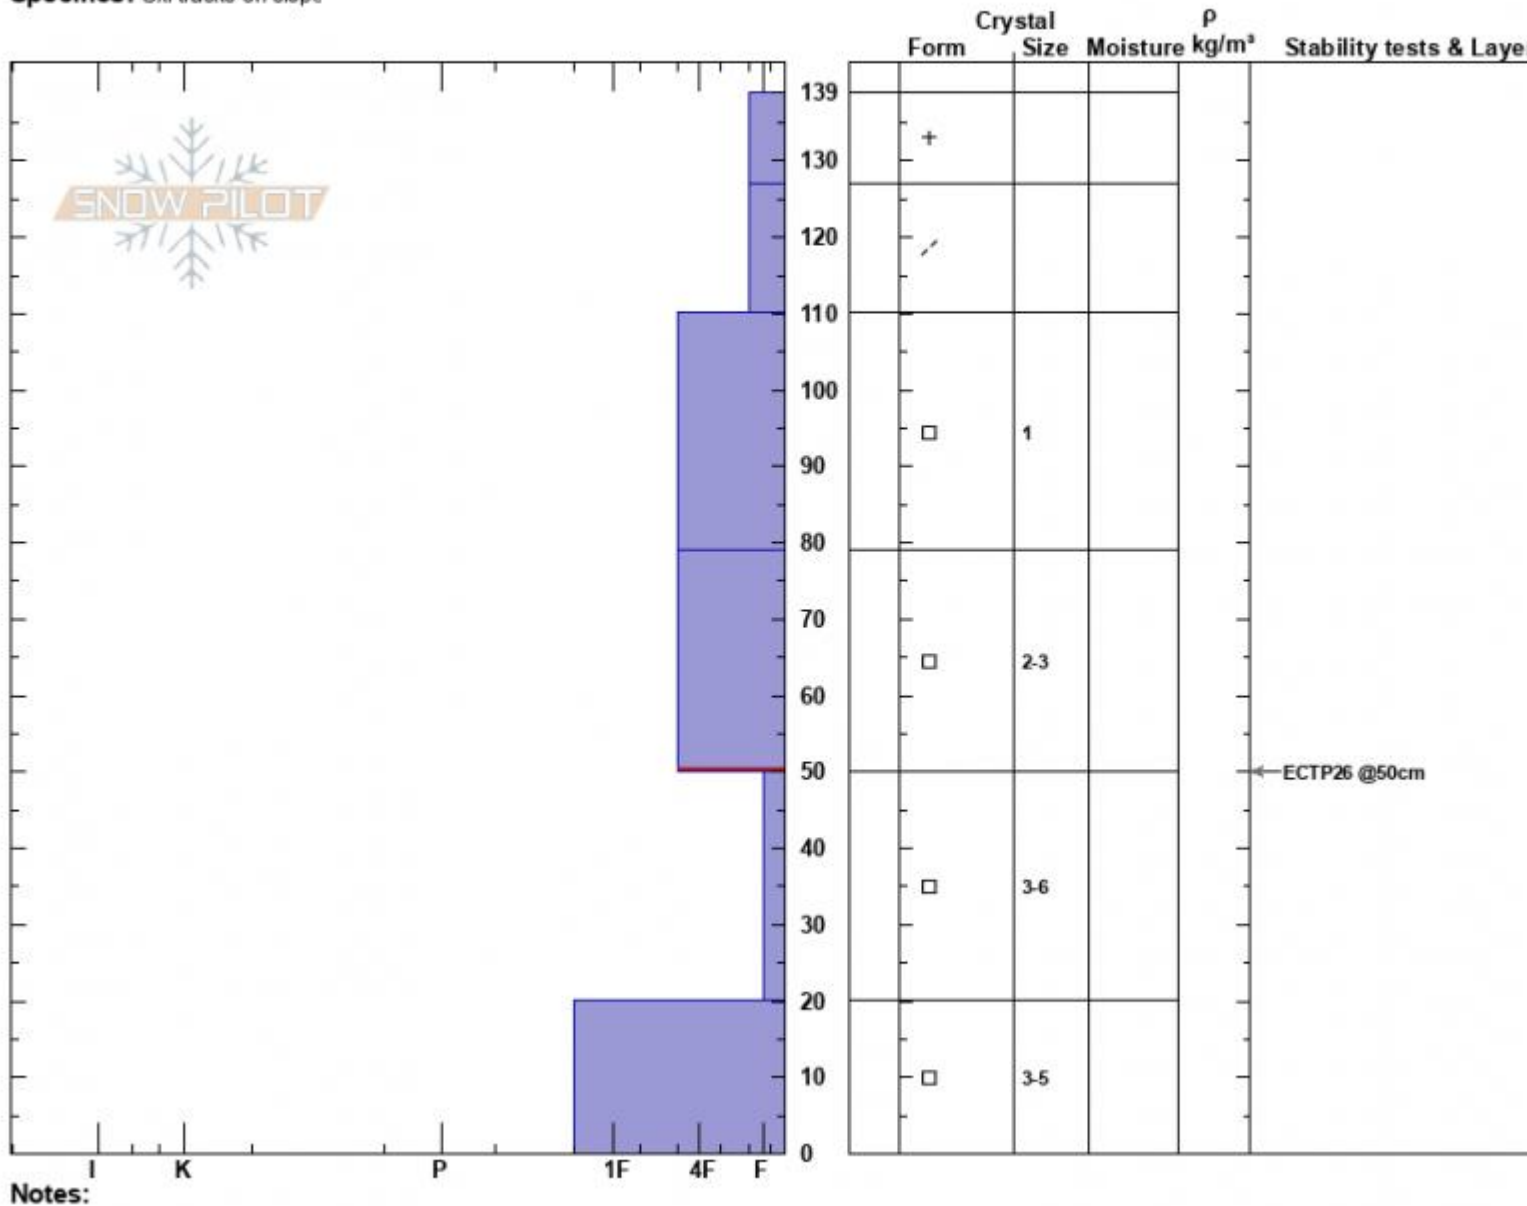

Texas Meadows  
 Bridger Range  
 MT  
 Elevation: 7765 ft  
 Aspect: 56°  
 Specifics: Ski tracks on slope

Alex Haddad  
 01/22/2023 - 12:01pm  
 Co-ord: 45.84083N, -110.93470W  
 Slope Angle: 38°  
 Wind Loading: yes

Stability: Fair  
 Air Temperature:  
 Sky Cover: OVC  
 Precipitation: S1  
 Wind: NW Moderate

HS:139  
 PF:80 79-50cm:Problematic layer  
 PS:15

Advisory Region  
 Bridger Range  
 Longitude  
 -110.93W  
 Latitude  
 45.84N  
 Bridger Range, 2023-01-22