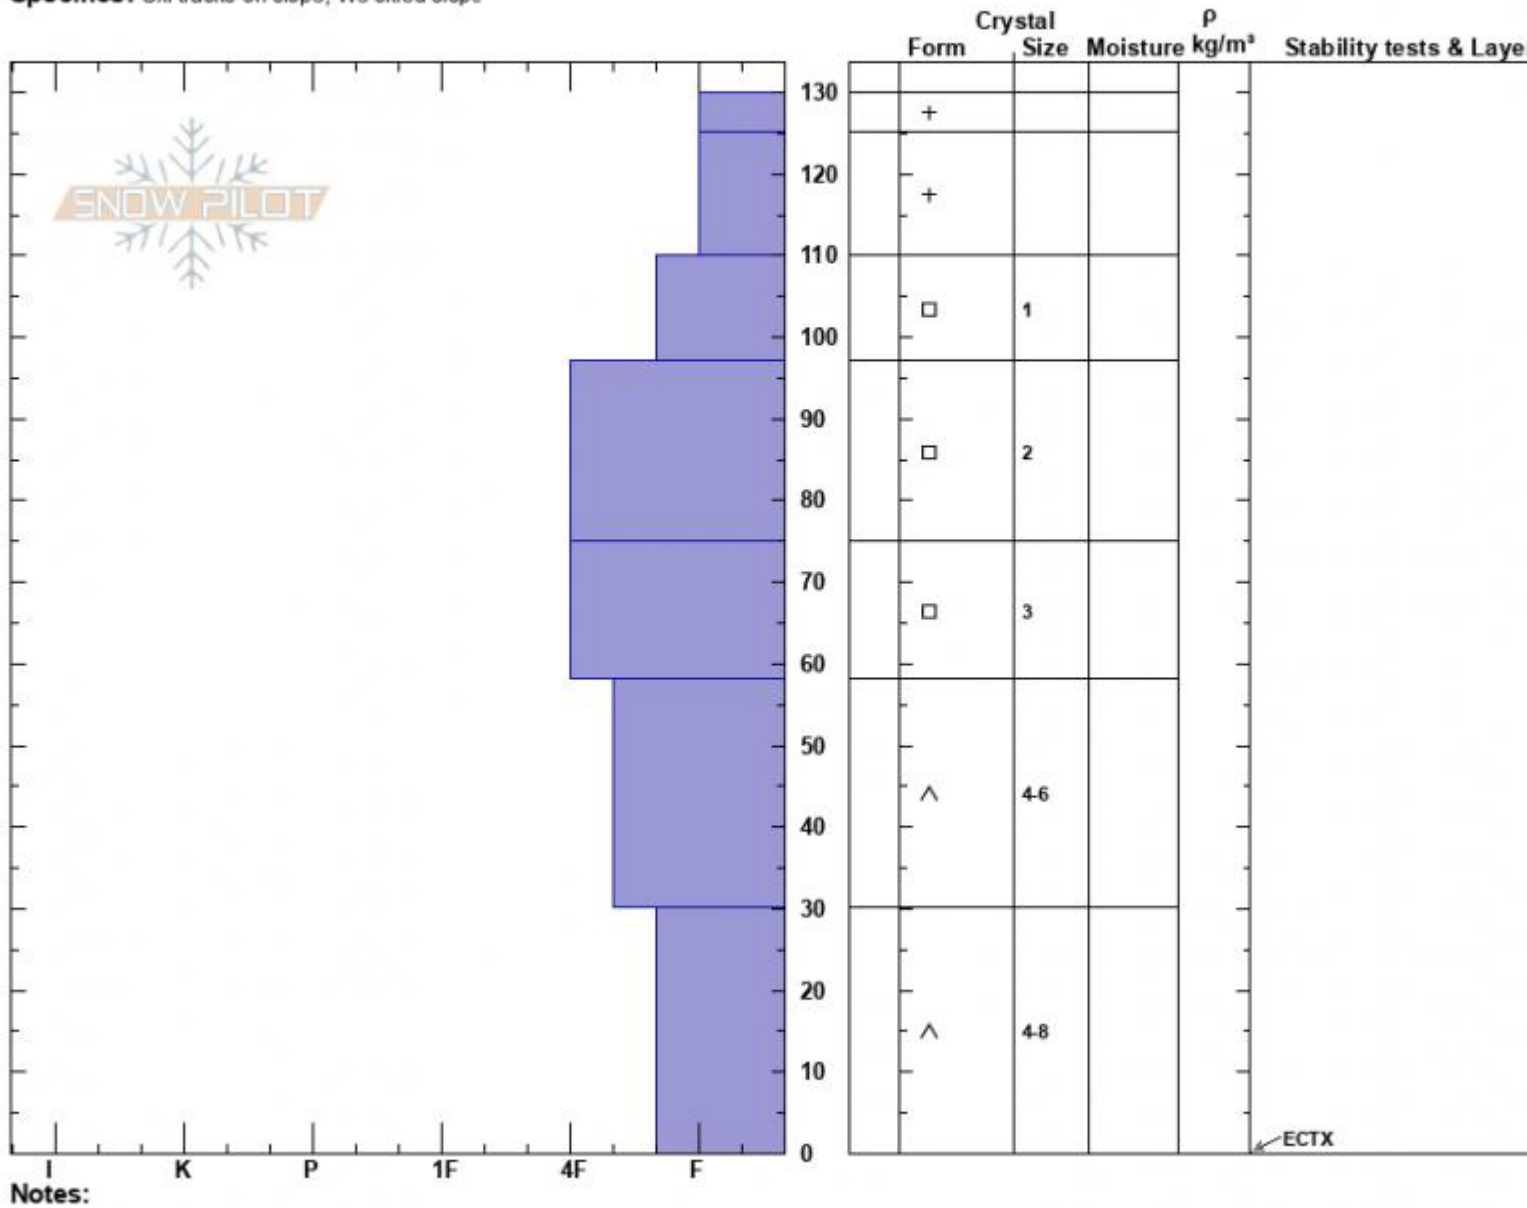

Mt Ellis ridge - low  
 Gallatin Range-N  
 MT  
 Elevation: 7800 ft  
 Aspect: 60°  
 Specifics: Ski tracks on slope; We skied slope

Ian Hoyer  
 01/24/2023 - 12:00pm  
 Co-ord: 45.57532N, -110.94972W  
 Slope Angle: 36°  
 Wind Loading: no

Stability: Good  
 Air Temperature:  
 Sky Cover: OVC  
 Precipitation: NO  
 Wind: Calm

HS:130  
 PF:80 30-0cm: Problematic layer  
 PS: 30

Advisory Region  
 Northern Gallatin  
 Longitude  
 -110.96W  
 Latitude  
 45.58N  
 Northern Gallatin, 2023-01-24