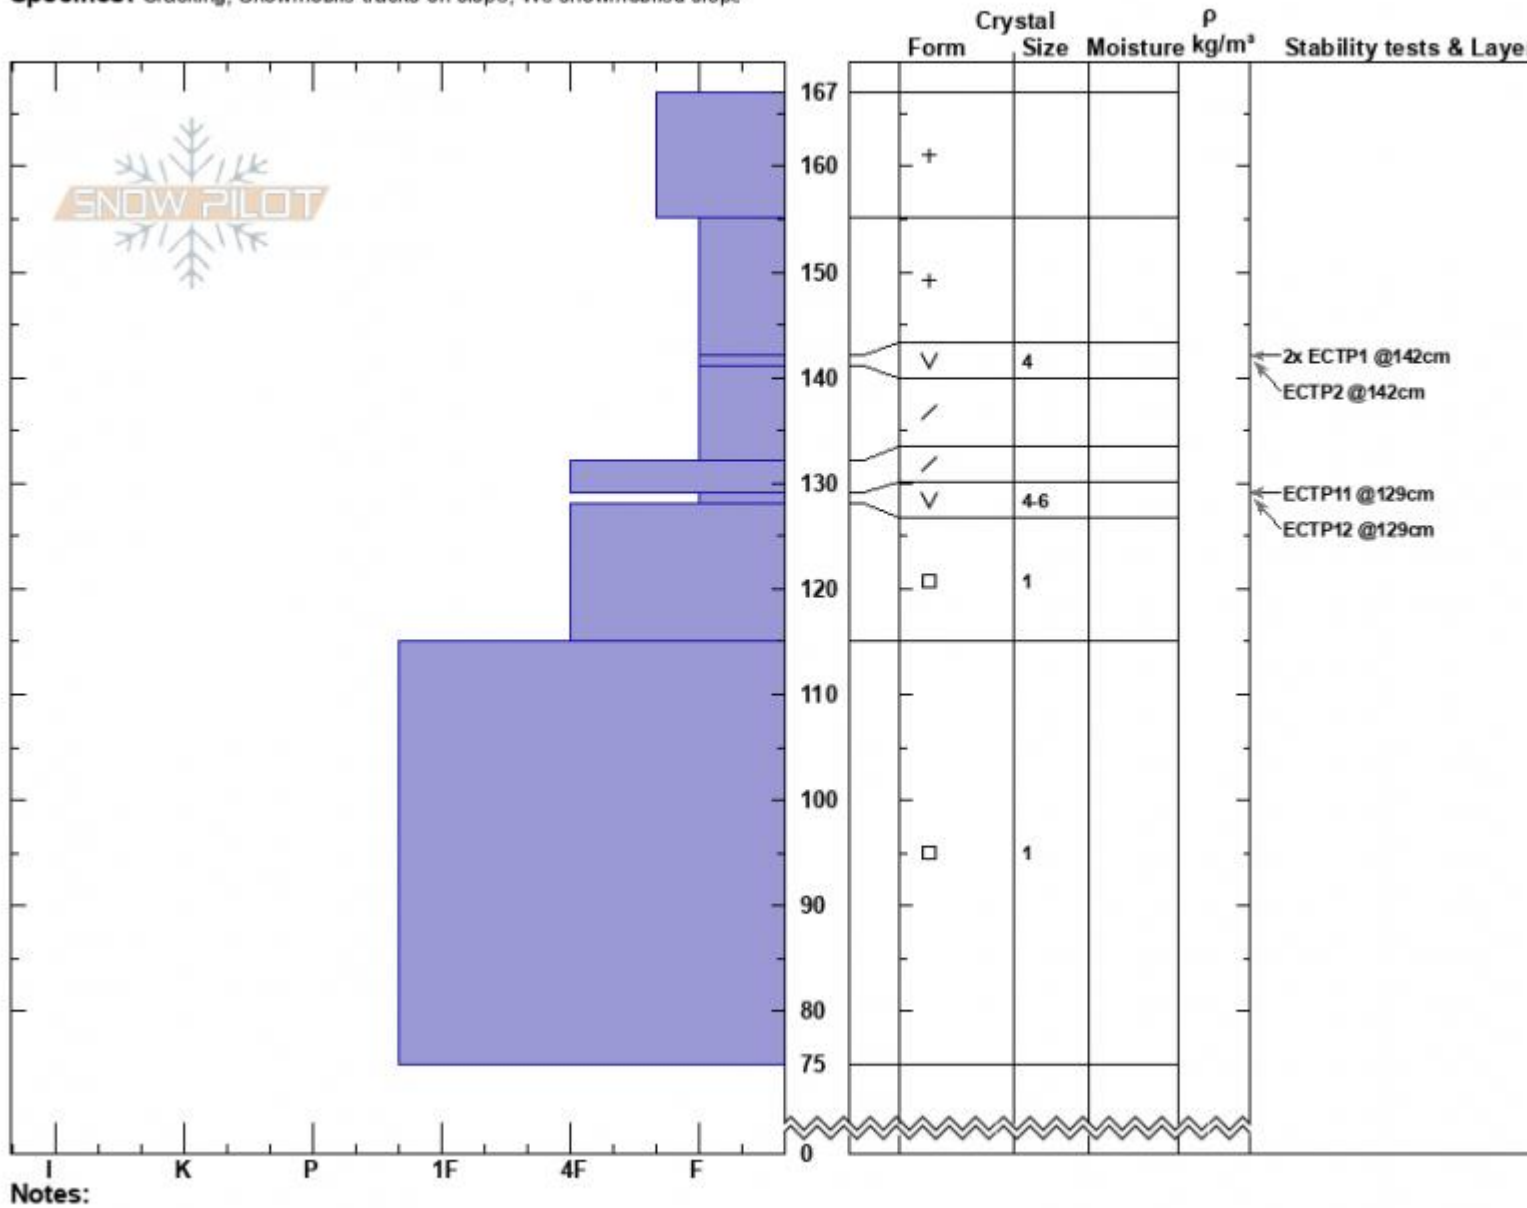

2nd Yellowmule  
Madison Range-N  
MT

Elevation: 9400 ft  
Aspect: 60°

Specifics: Cracking; Snowmobile tracks on slope; We snowmobiled slope

Ian Hoyer  
01/26/2023 - 11:00am  
Co-ord: 45.17751N, -111.40103W  
Slope Angle: 25°  
Wind Loading: previous

Stability: Poor  
Air Temperature:  
Sky Cover: OVC  
Precipitation: NO  
Wind: NW Moderate

HS:167 Layer Notes:  
129-128cm: Problematic layer

Advisory Region  
Northern Madison  
Longitude  
-111.38W  
Latitude  
45.17N  
Northern Madison, 2023-01-26