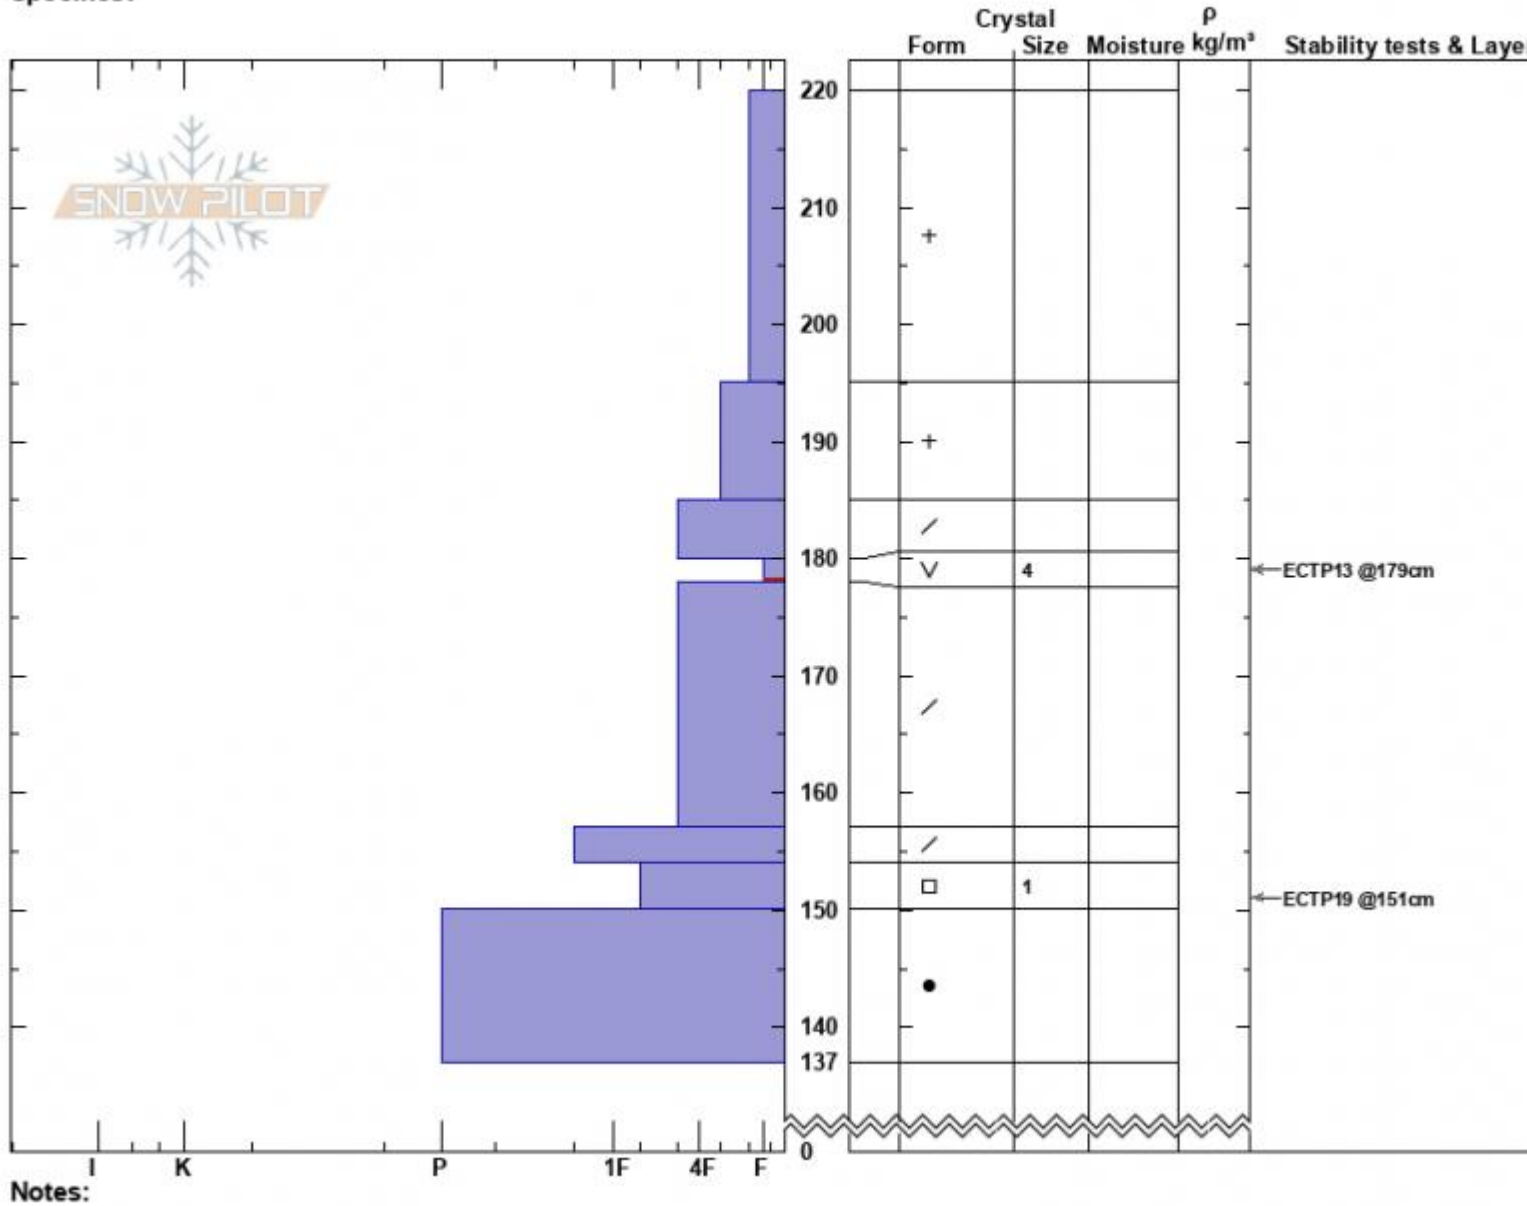

Wolverine Pass
 Cooke City
 MT
 Elevation: 9119 ft
 Aspect: 324°
 Specifics:

Alex Haddad
 01/29/2023 - 2:28pm
 Co-ord: 45.05947N, -110.01402W
 Slope Angle: 12°
 Wind Loading: no

Stability: Poor
 Air Temperature:
 Sky Cover: CLR
 Precipitation: NO
 Wind: Calm

HS:220
 PF:45
 Layer Notes:
 180-178cm: Problematic layer

Advisory Region
 Cooke City
 Longitude
 -110.01W
 Latitude
 45.05N
 Cooke City, 2023-01-29