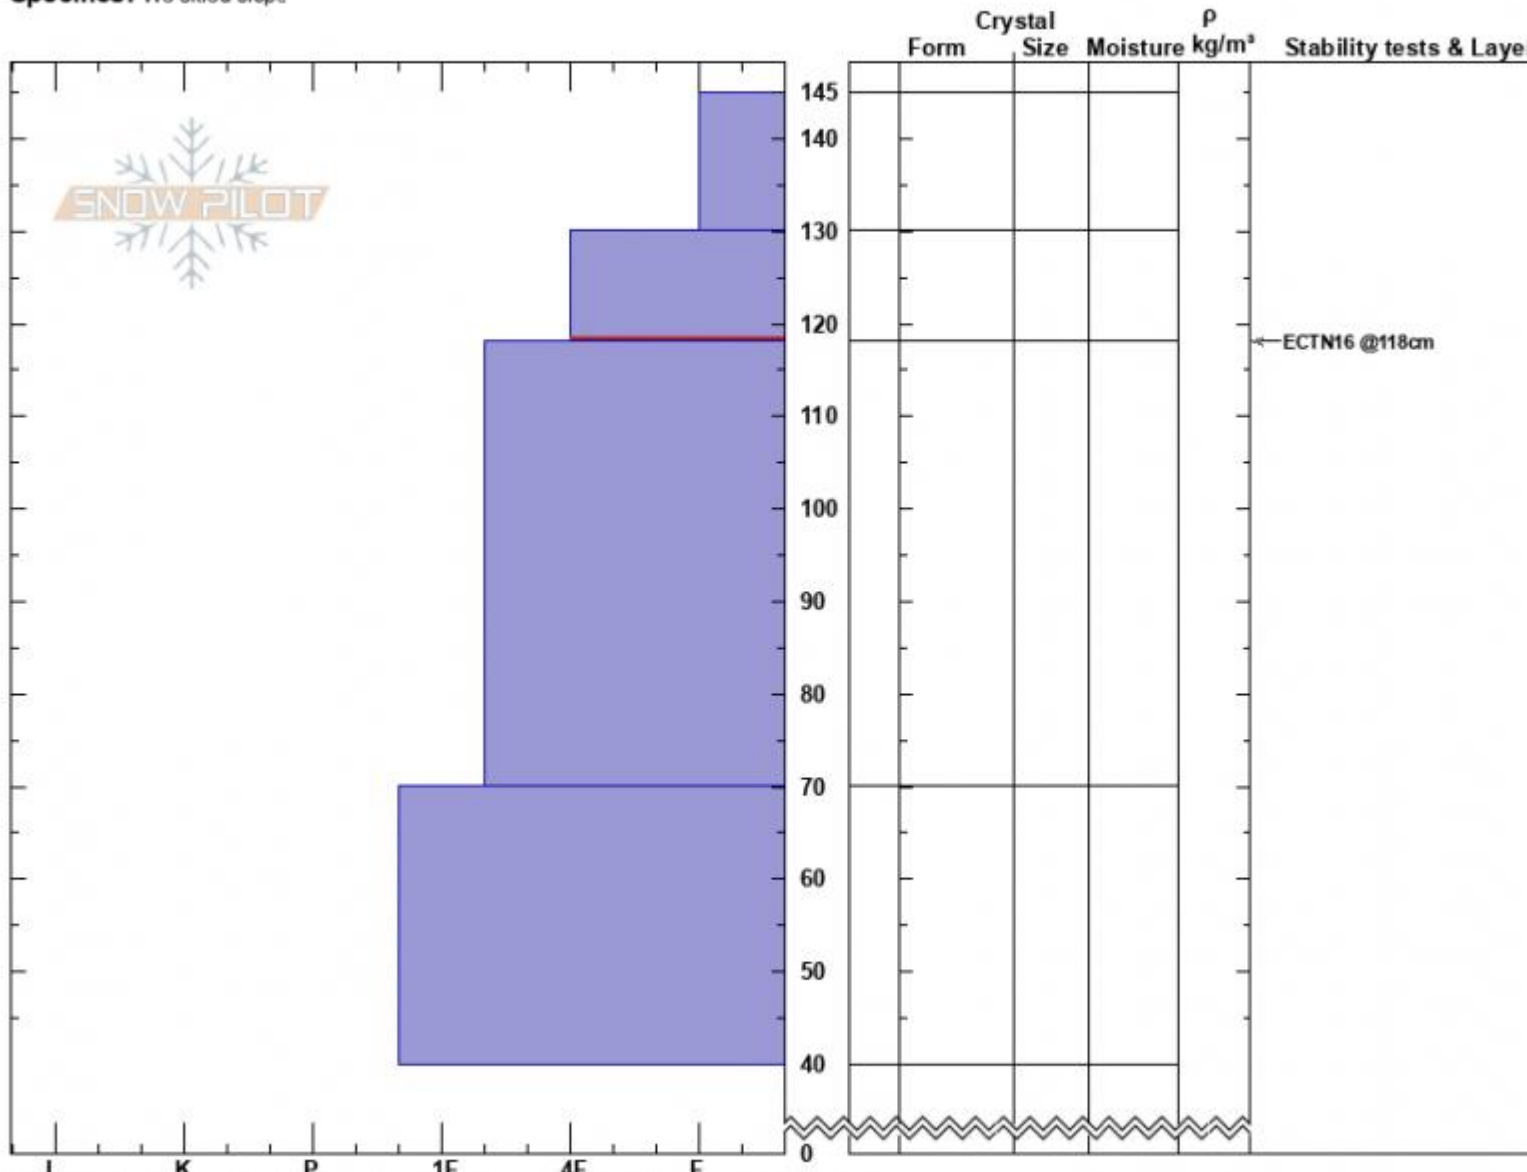

South of Cooke
 Absaroka Range
 MT
 Elevation: 9150 ft
 Aspect: 290°
 Specifics: We skied slope

Don Carroll
 02/01/2023 - 1:00pm
 Co-ord:
 Slope Angle: 30°
 Wind Loading:

Stability:
 Air Temperature: 10°F
 Sky Cover: BKN
 Precipitation: S-1
 Wind: Calm

HS:145
 PF:40
 PS:30
 Layer Notes:
 130-118cm:Problematic layer

Notes: submitted on behalf of Silver Gate Lodging; J Logan and D Carroll; Woody Ridge

Advisory Region
 Cooke City
 Longitude
 -109.94W
 Latitude
 45.02N
 Cooke City, 2023-02-03