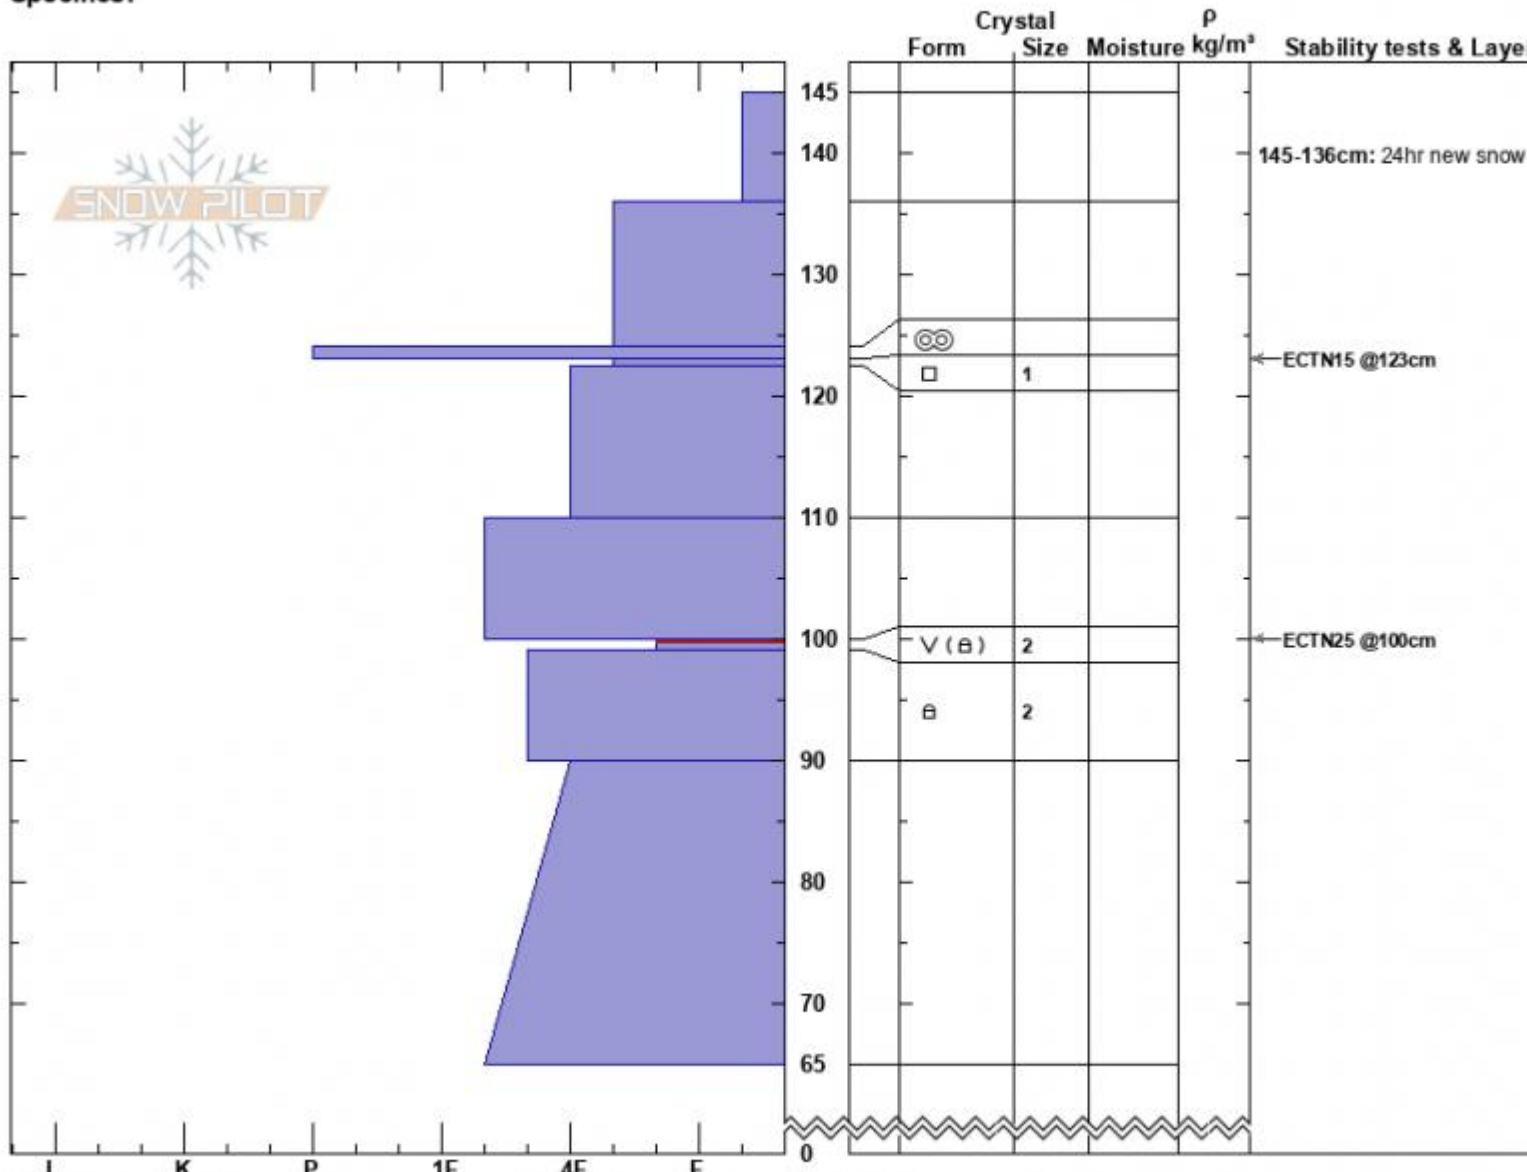

North of Cooke City 2
 Beartooths
 MT
 Elevation: 9140 ft
 Aspect: 126°
 Specifics:

Beau Fredlund
 02/08/2023 - 11:00am
 Co-ord: 45.01937N, -110.00868E
 Slope Angle: 28°
 Wind Loading:

Stability:
 Air Temperature:
 Sky Cover: OVC
 Precipitation: S2
 Wind: W Light Breeze

HS:145 **Layer Notes:**
 145-136cm: 24hr new snow
 100-99cm: Problematic layer

Notes: The LOC/ SH layer at 100cms made an audible 'swish' sound during the ECTN, which was concerning.

Advisory Region
 Cooke City
 Longitude
 -109.94W
 Latitude
 45.02N
 Cooke City, 2023-02-08