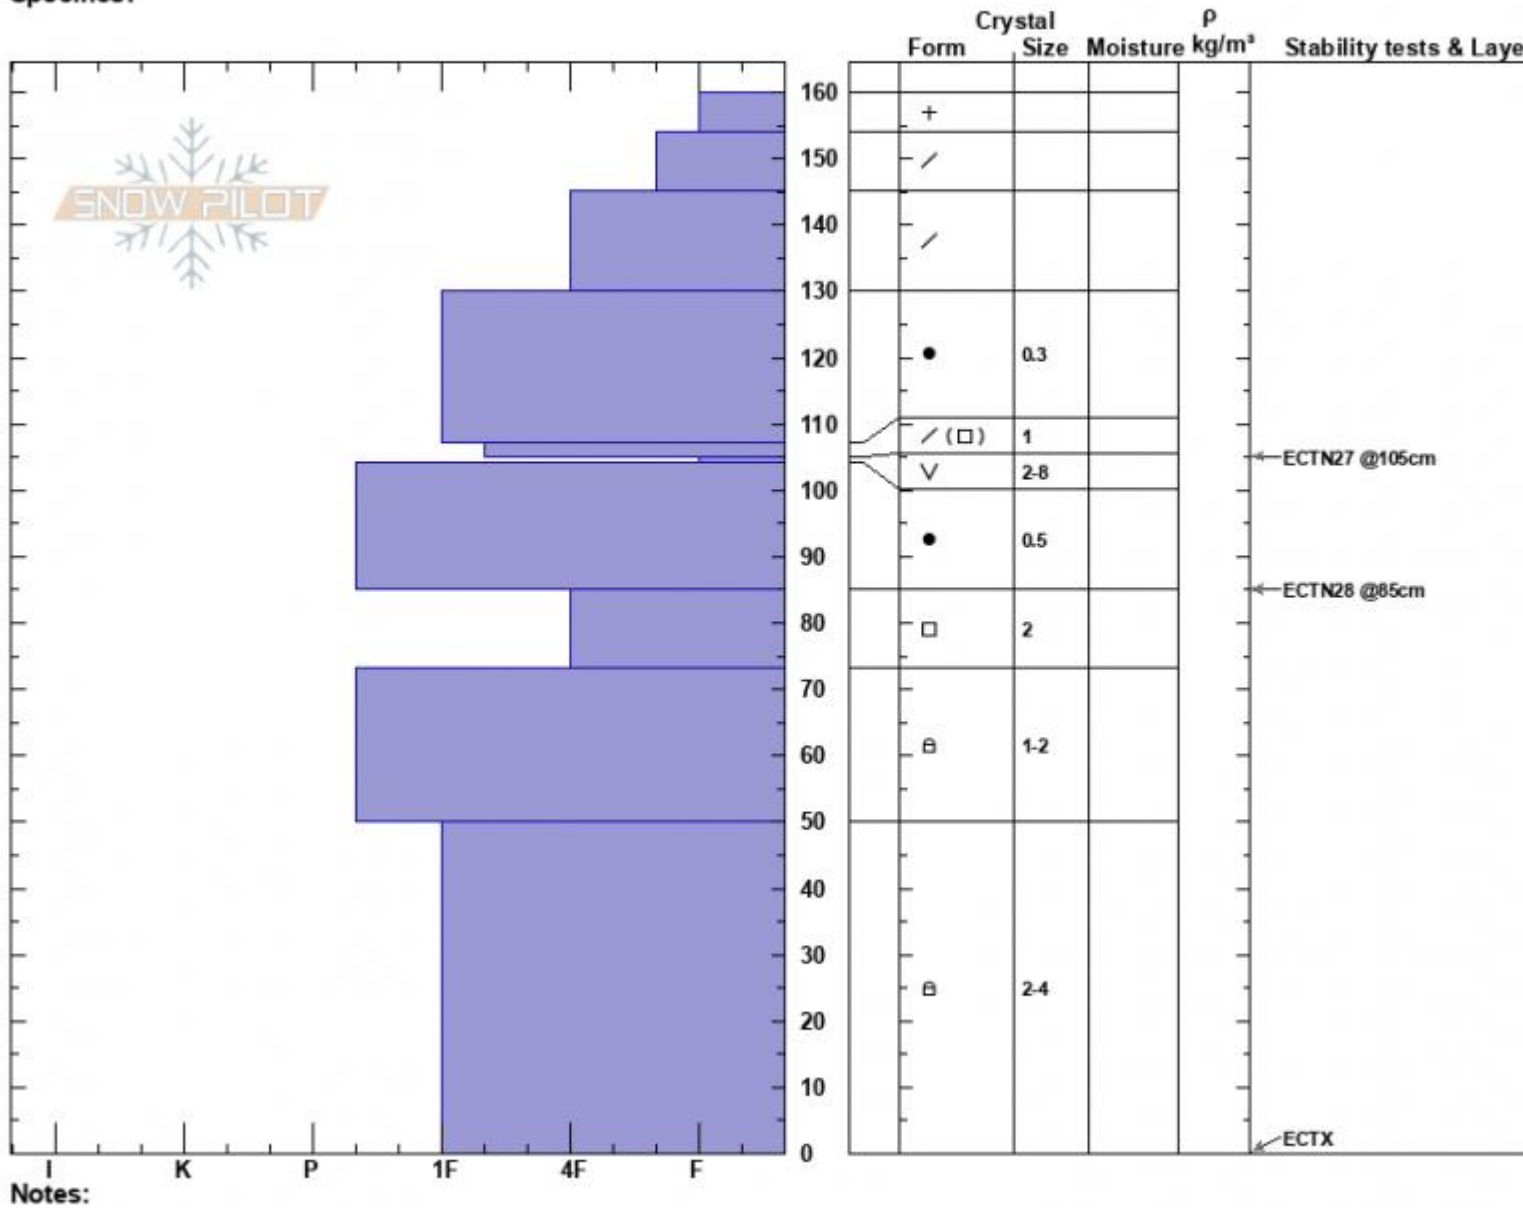

BeehiveBasin-Tyler's
 Madison Range-N
 MT
 Elevation: 9069 ft
 Aspect: 270°
 Specifics:

Alex Marienthal
 02/04/2023 - 11:25am
 Co-ord: 45.32350N, -111.38234W
 Slope Angle: 27°
 Wind Loading: previous

Stability: Fair
 Air Temperature: -5°C
 Sky Cover: BKN
 Precipitation: NO
 Wind: W Moderate

HS:160 Layer Notes:
 105-104cm:Problematic layer

Advisory Region
 Northern Madison
 Longitude
 -111.39W
 Latitude
 45.34N
 Northern Madison, 2023-02-04