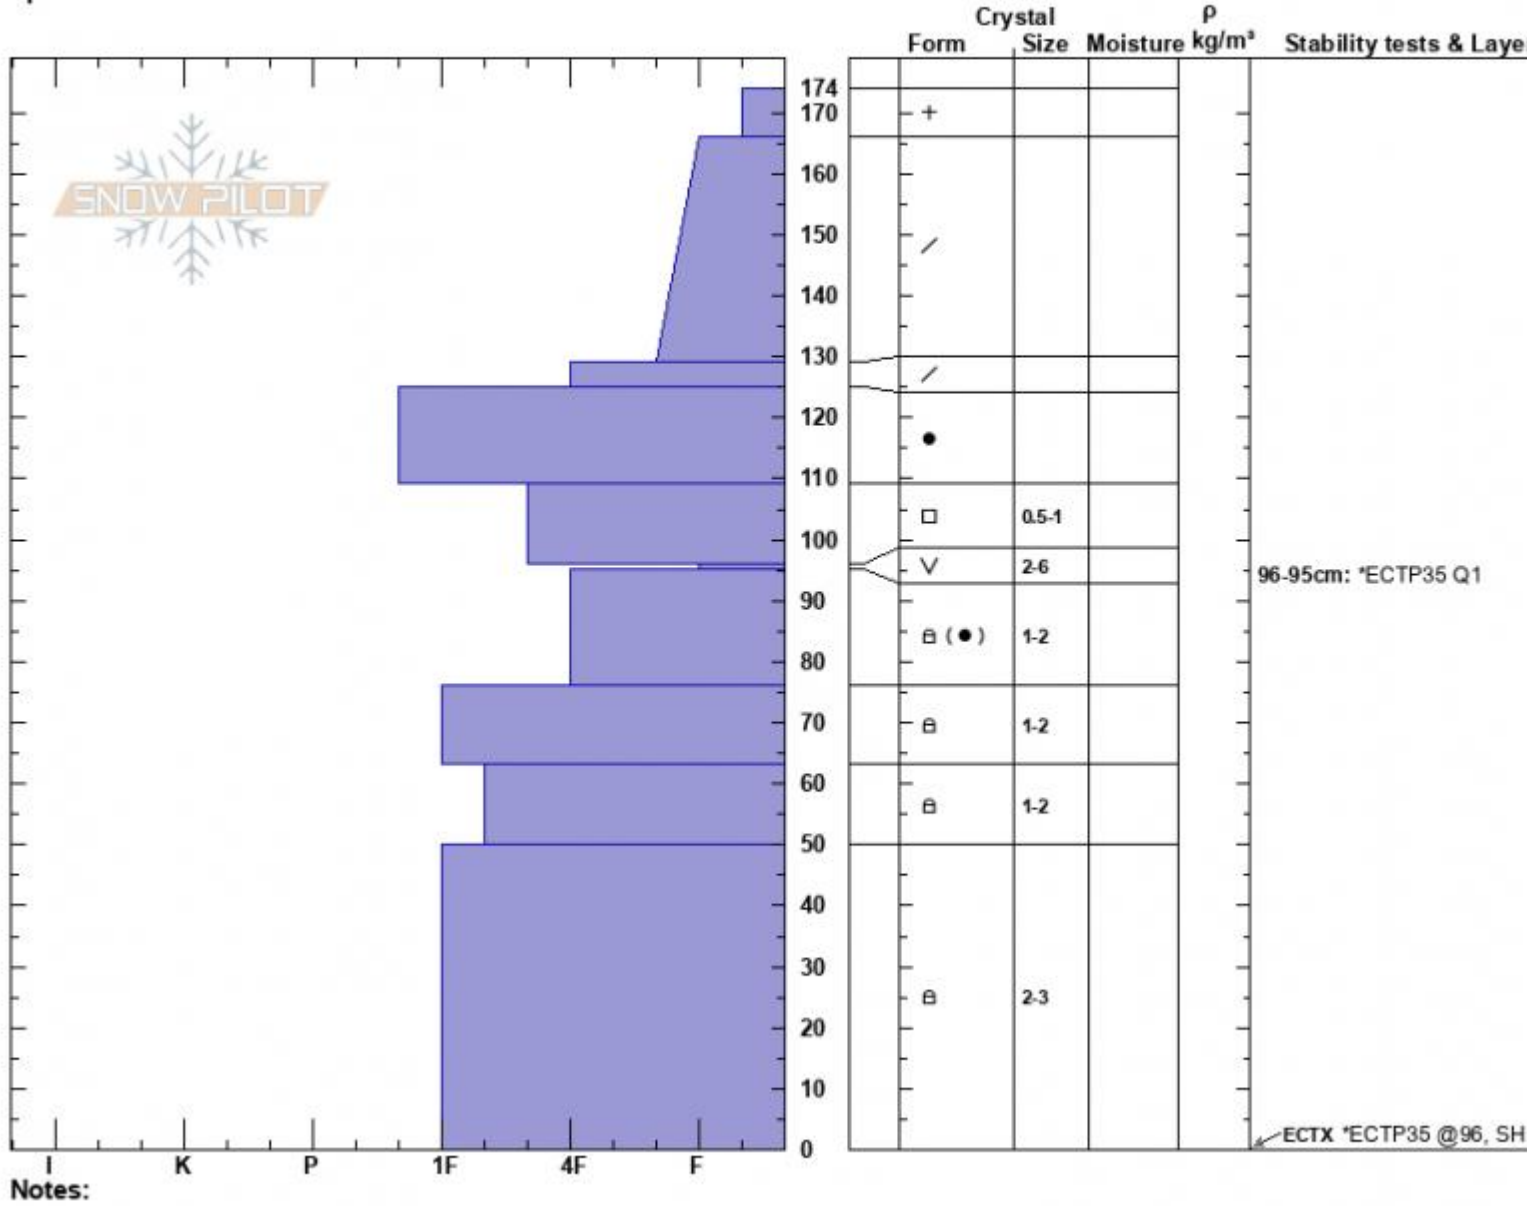

Middle/BearBasn
 Madison Range-N
 MT
 Elevation: 9230 ft
 Aspect: 90°
 Specifics:

Alex Mariantal
 02/04/2023 - 12:45pm
 Co-ord: 45.32635N, -111.38205W
 Slope Angle: 28°
 Wind Loading: previous

Stability: Fair
 Air Temperature:
 Sky Cover: BKN
 Precipitation: NO
 Wind: Calm

HS:174 **Layer Notes:**
 96-95cm: *ECTP35 Q1
 96-95cm: Problematic layer

Advisory Region
 Northern Madison
 Longitude
 -111.39W
 Latitude
 45.34N
 Northern Madison, 2023-02-04