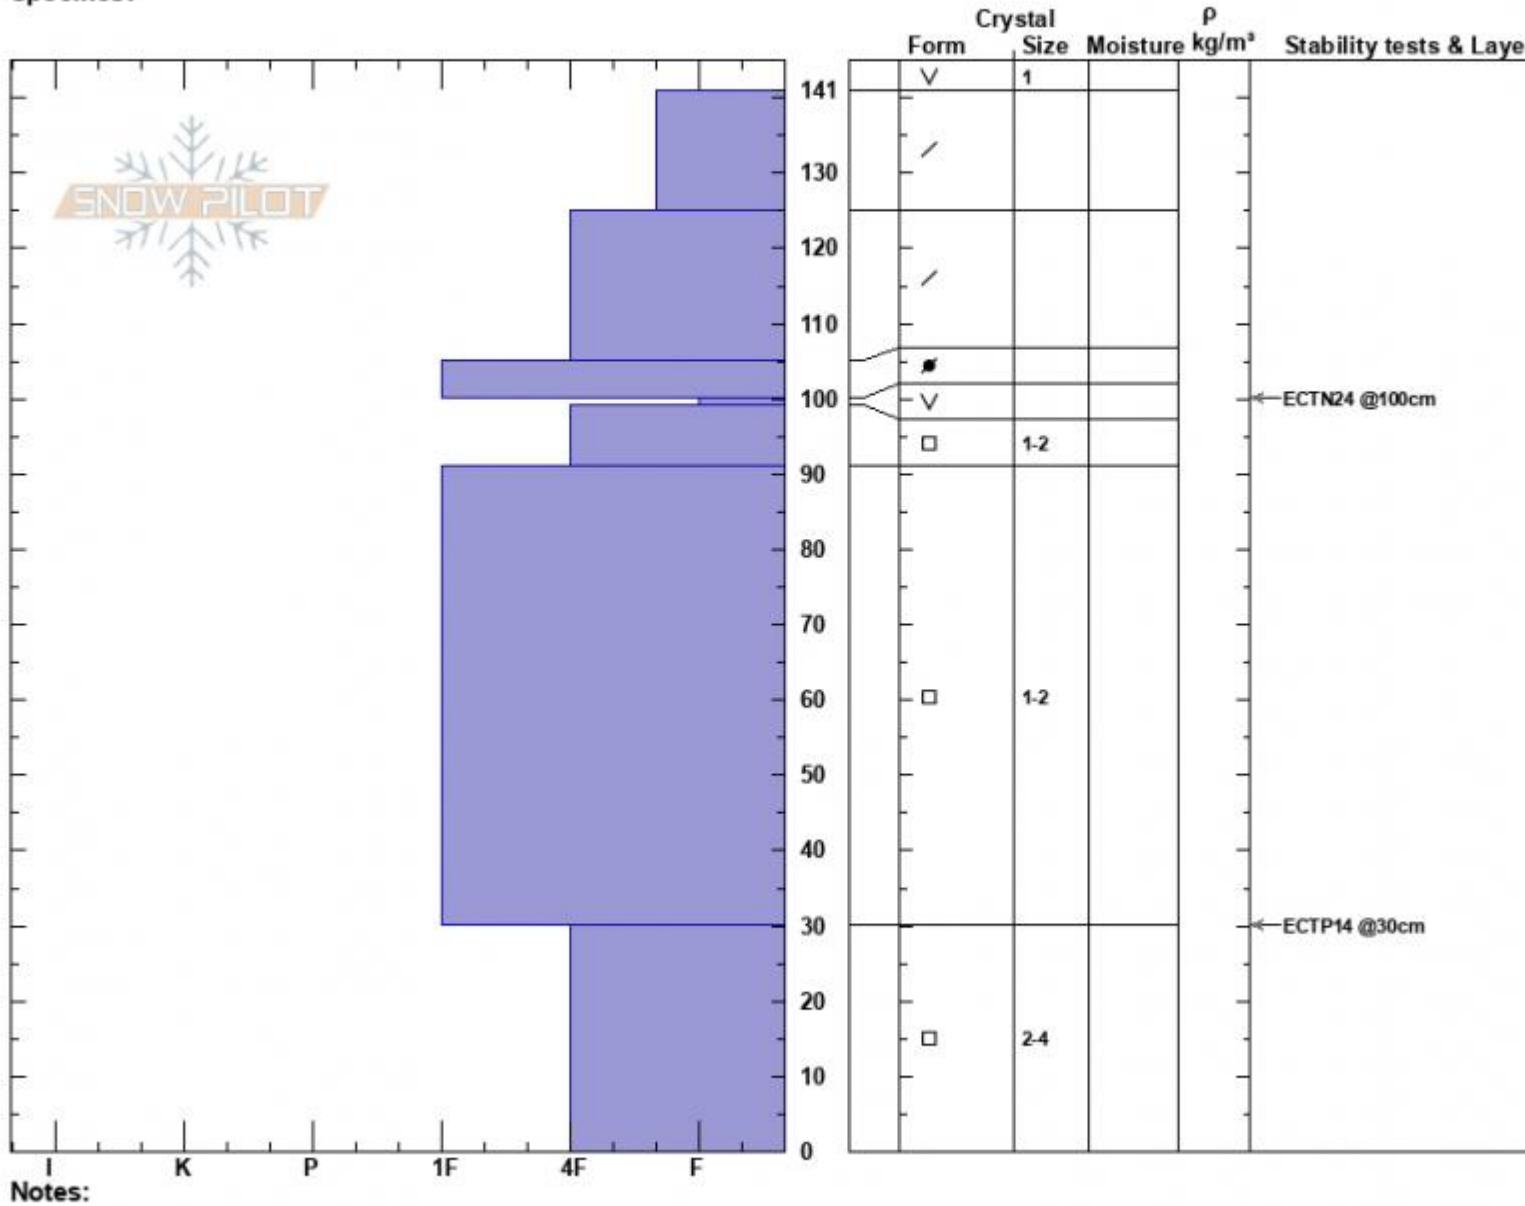

TaylorFork, WldmsBndr
 Madison Range-S
 MT
 Elevation: 8769 ft
 Aspect: 240°
 Specifics:

Alex Marienthal
 02/10/2023 - 11:30am
 Co-ord: 44.97666N, -111.35982W
 Slope Angle: 26°
 Wind Loading: no

Stability: Good
 Air Temperature: -7°C
 Sky Cover: CLR
 Precipitation: NO
 Wind: SW Light Breeze

HS:141
 Layer Notes:
 100-99cm: Problematic layer

Advisory Region
 Southern Madison
 Longitude
 -111.27W
 Latitude
 45.06N
 Southern Madison, 2023-02-10