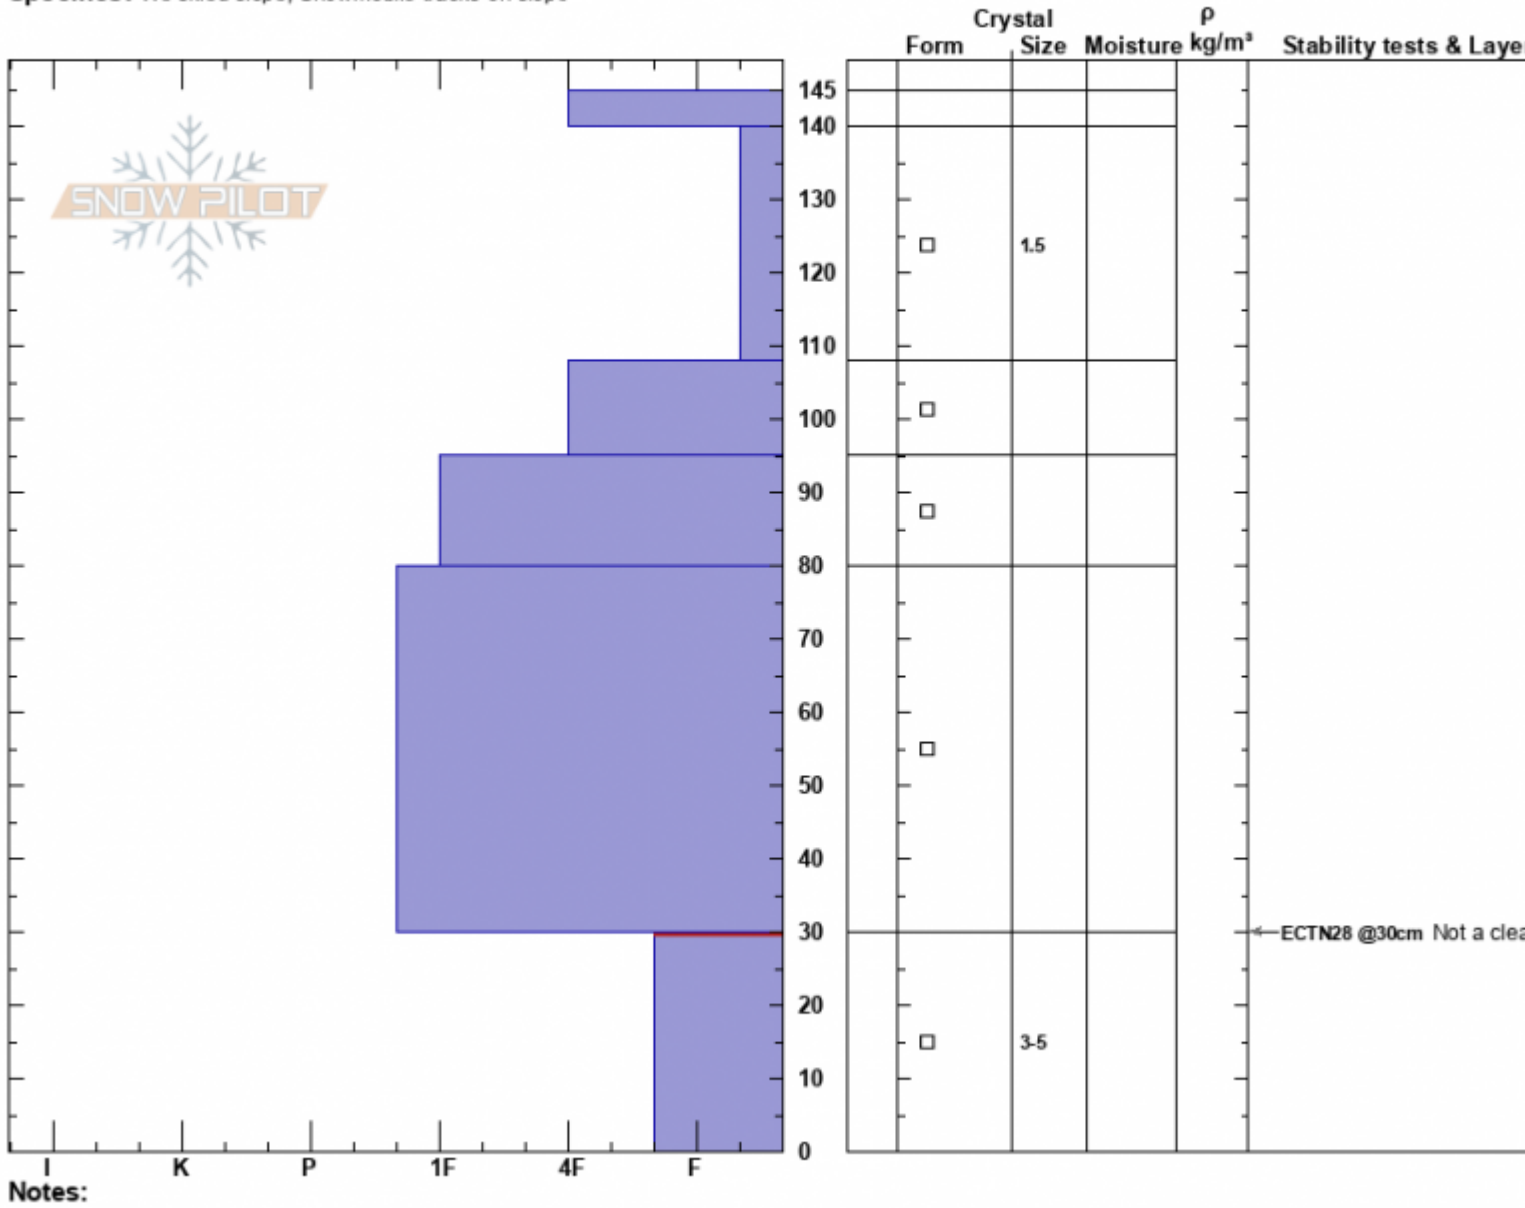

South Pika Point
 Madison Range-S
 MT
 Elevation: 9329 ft
 Aspect: N
 Specifics: We skied slope; Snowmobile tracks on slope

Tyler Honsinger
 02/12/2023 - 11:19am
 Co-ord: 44.97057N, -111.30635W
 Slope Angle: 20°
 Wind Loading: previous

Stability:
 Air Temperature:
 Sky Cover: CLR
 Precipitation: NO
 Wind: W Light Breeze

HS:145 Layer Notes:
 30-0cm: Problematic layer

Advisory Region
 Southern Madison
 Longitude
 -111.31W
 Latitude
 44.97N
 Southern Madison, 2023-02-13