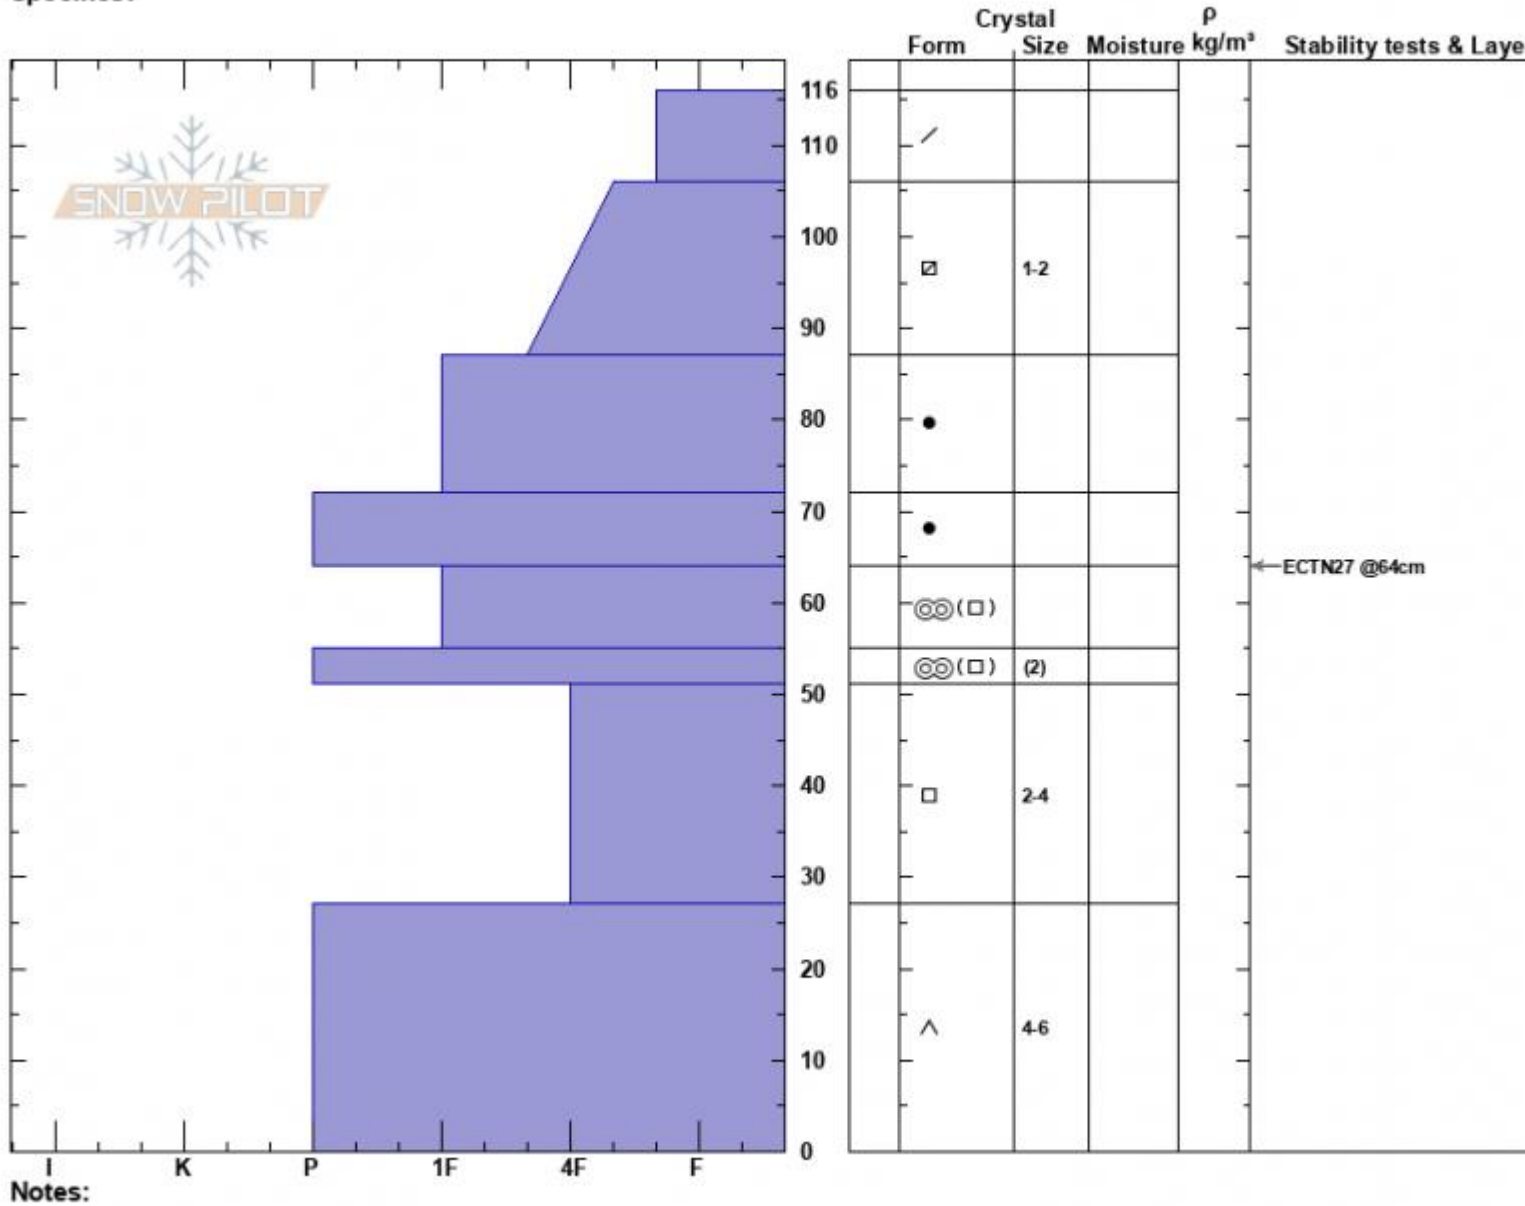

BeehiveBasin/Tyler's
 Madison Range-N
 MT
 Elevation: 9205 ft
 Aspect: 250°
 Specifics:

Alex Marienthal
 02/13/2023 - 11:08am
 Co-ord: 45.32343N, -111.38210W
 Slope Angle: 32°
 Wind Loading: no

Stability: Good
 Air Temperature: -2.5°C
 Sky Cover: OVC
 Precipitation: NO
 Wind: W Light Breeze

HS:116
 PF:40
 PS: 15
 Layer Notes: 51-27cm:Problematic layer

Notes:
 Advisory Region
 Northern Madison
 Longitude
 -111.39W
 Latitude
 45.34N
 Northern Madison, 2023-02-13