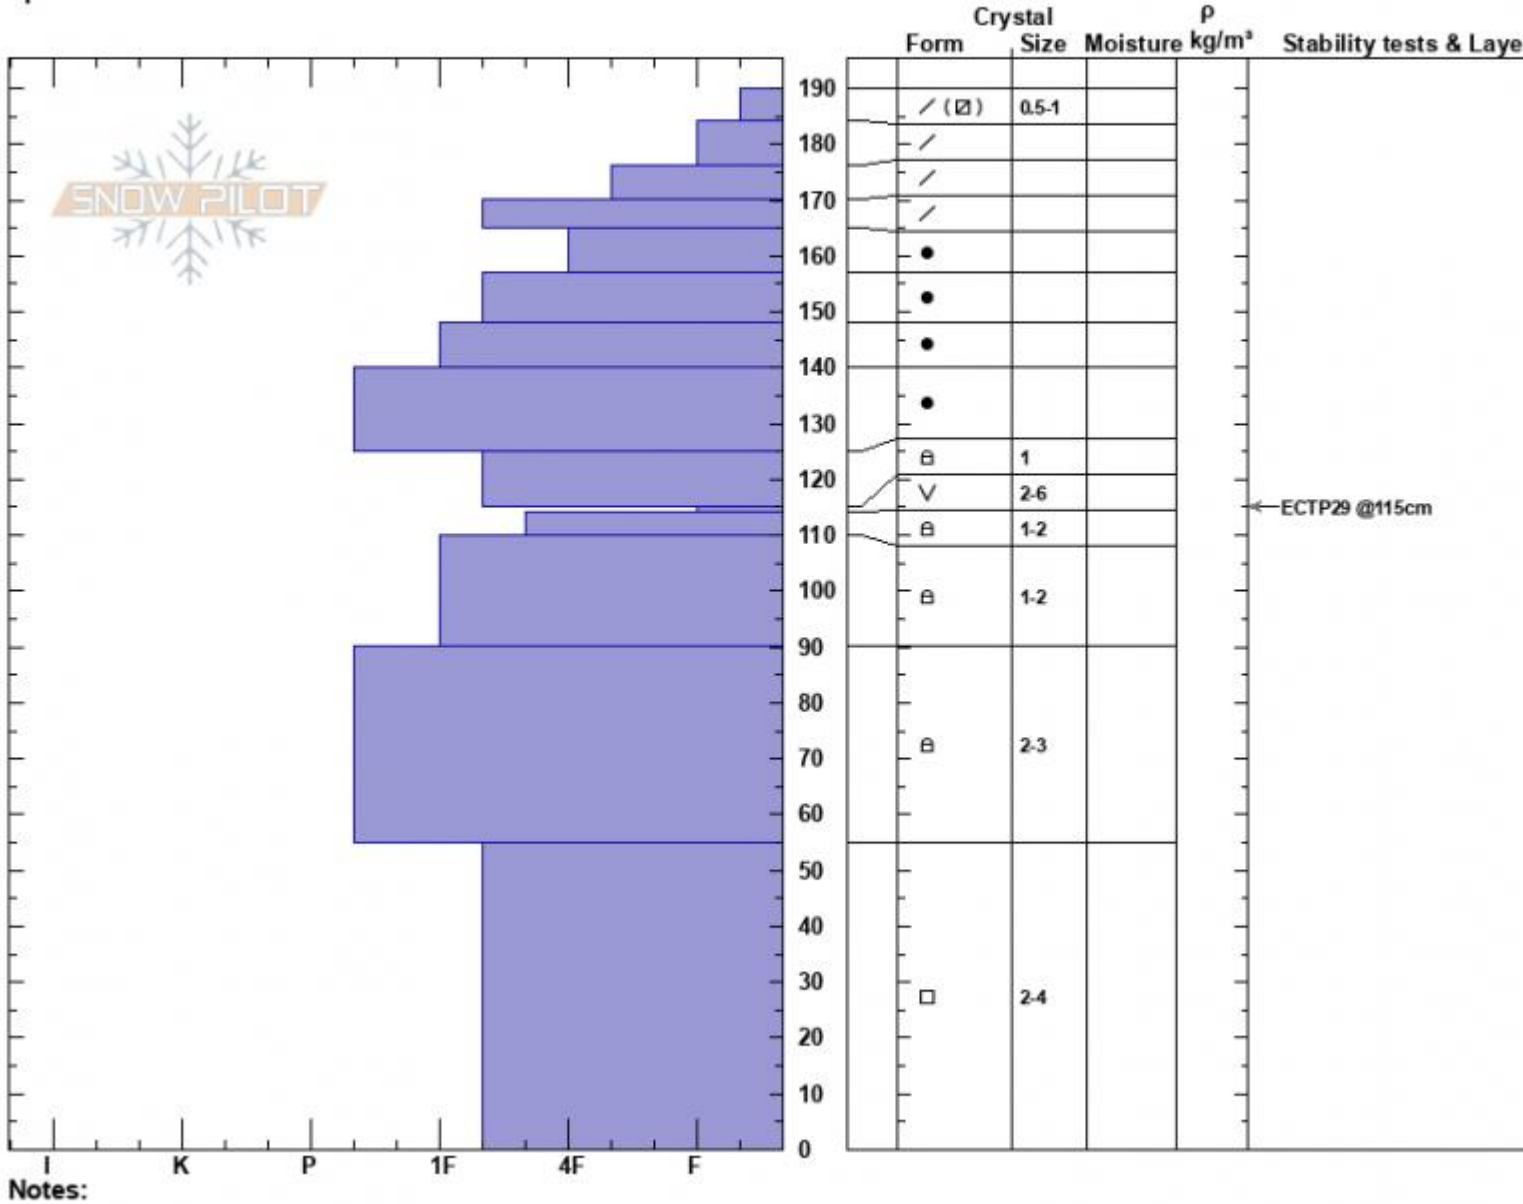

ScienceBowl/BearBasin
 Madison Range-N
 MT
 Elevation: 9190 ft
 Aspect: 80°
 Specifics:

Alex Marienthal
 02/13/2023 - 11:50am
 Co-ord: 45.32489N, -111.38175W
 Slope Angle: 34°
 Wind Loading: previous

Stability: Good
 Air Temperature: -2.5°C
 Sky Cover: OVC
 Precipitation:
 Wind: W Light Breeze

HS:190
 PF:45
 PS:17
 Layer Notes:
 115-114cm:Problematic layer

Notes:
 Advisory Region
 Northern Madison
 Longitude
 -111.39W
 Latitude
 45.34N
 Northern Madison, 2023-02-13