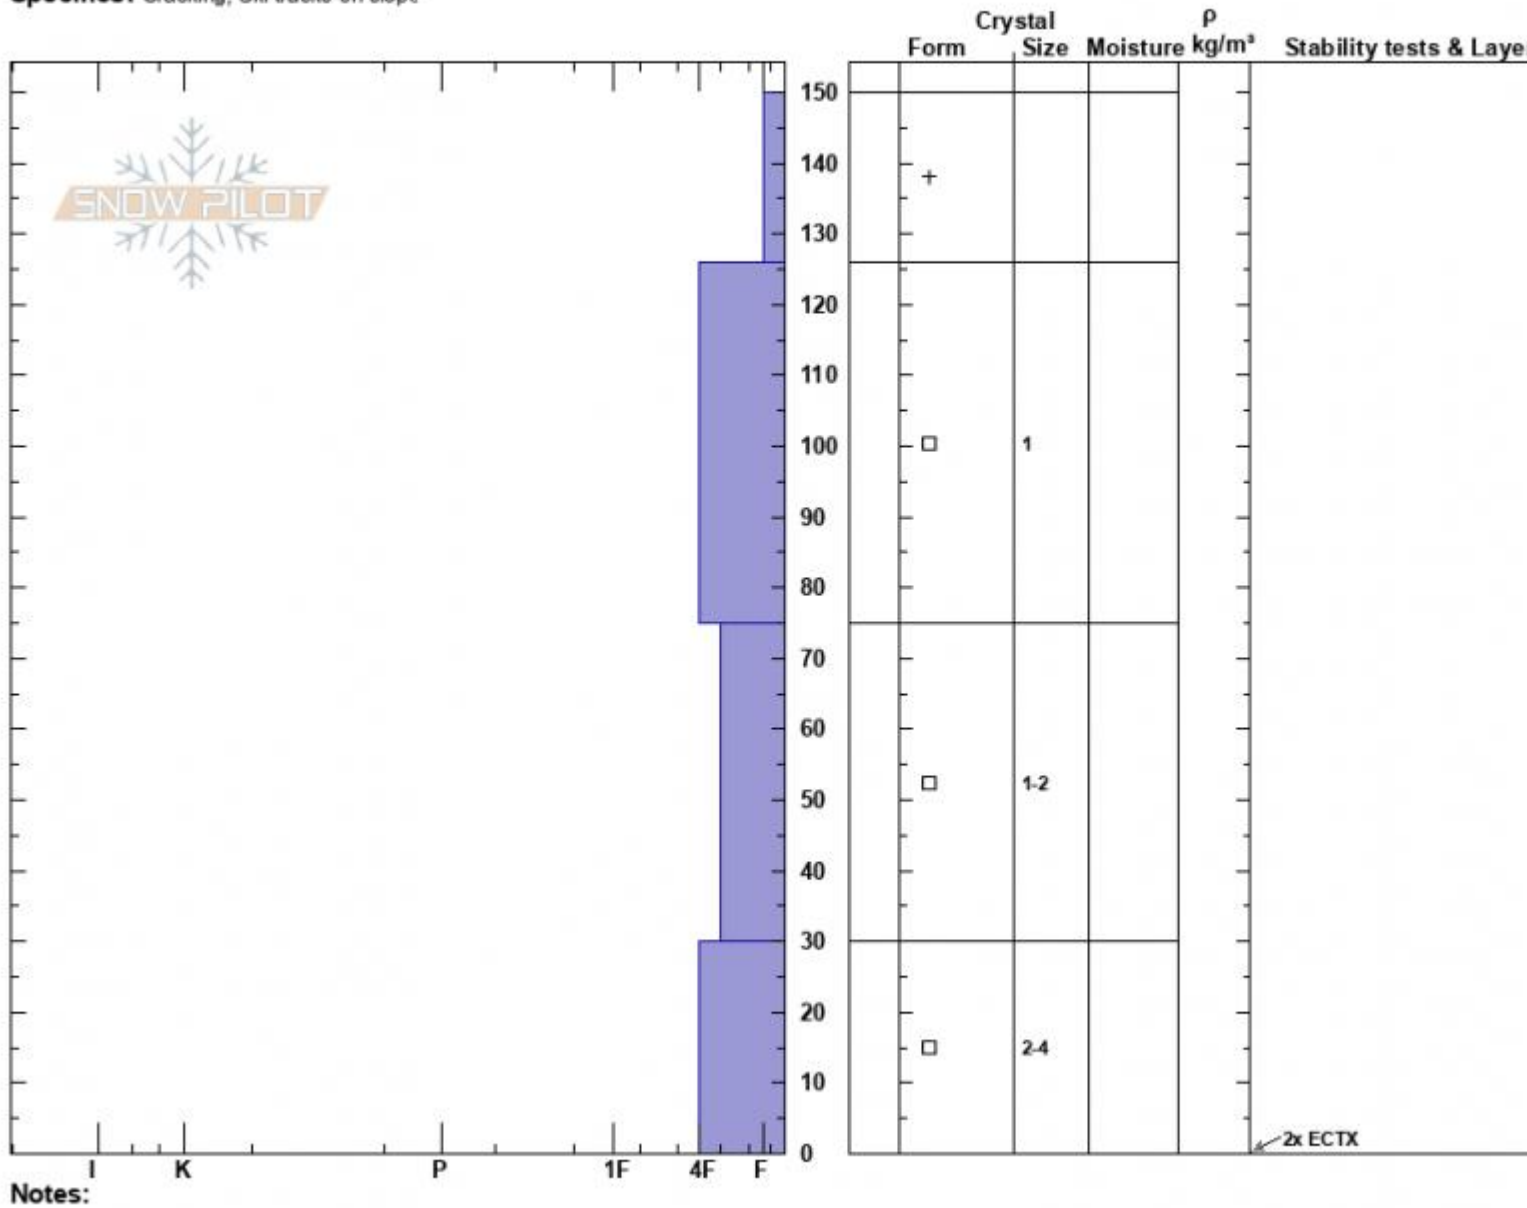

The Ramp
Bridger Range
MT
Elevation: 8342 ft
Aspect: 33°
Specifics: Cracking; Ski tracks on slope

Alex Haddad
02/15/2023 - 11:06am
Co-ord: 45.82881N, -110.93220W
Slope Angle: 34°
Wind Loading: yes

Stability: Good
Air Temperature:
Sky Cover: CLR
Precipitation: NO
Wind: SW Light Breeze

HS:150
PF:50
PS:20
Layer Notes:

Advisory Region
Bridger Range
Longitude
-110.92W
Latitude
45.82N
Bridger Range, 2023-02-15