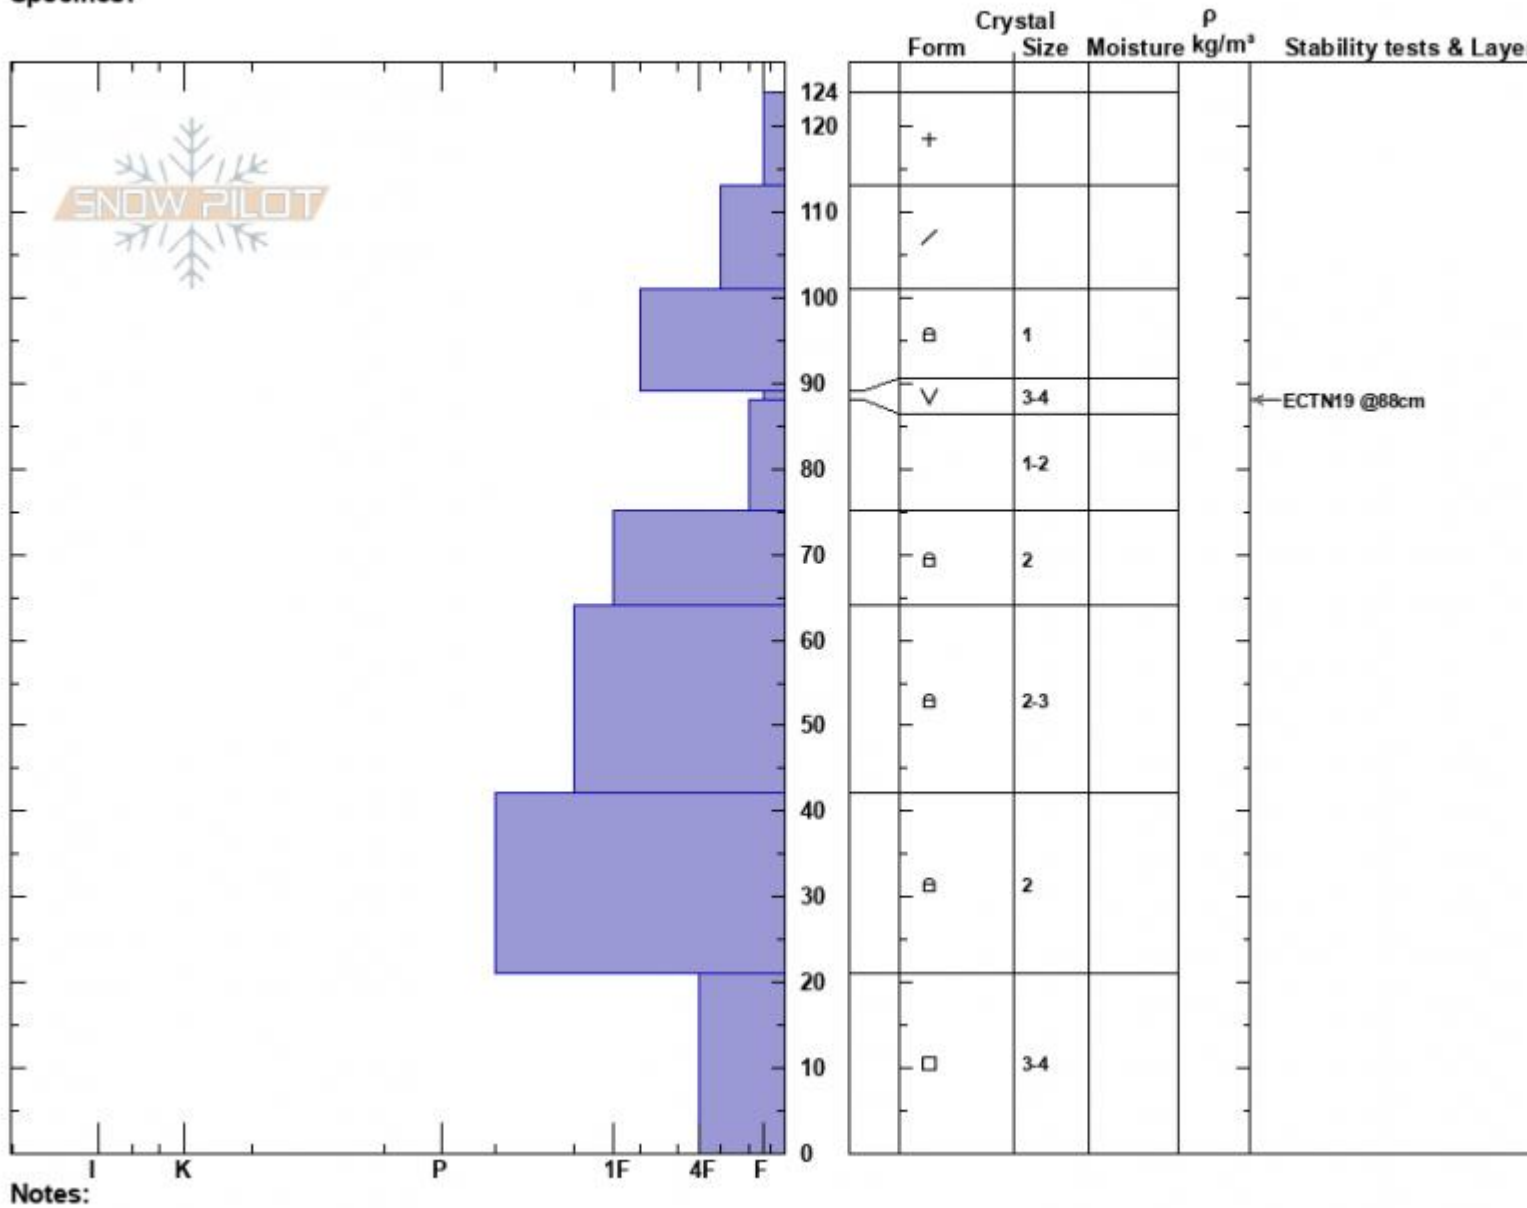

Bacon Rind Meadow  
 Madison Range-S  
 MT  
 Elevation: 8840 ft  
 Aspect: 81°  
 Specifics:

Alex Haddad  
 02/16/2023 - 12:16pm  
 Co-ord: 44.96993N, -111.09609W  
 Slope Angle: 11°  
 Wind Loading: previous

Stability: Fair  
 Air Temperature:  
 Sky Cover: CLR  
 Precipitation: NO  
 Wind: E Light Breeze

HS:124  
 PF:25  
 PS:15  
 Layer Notes: 89-88cm:Problematic layer

Advisory Region  
 Southern Madison  
 Longitude  
 -111.10W  
 Latitude  
 44.96N  
 Southern Madison, 2023-02-16