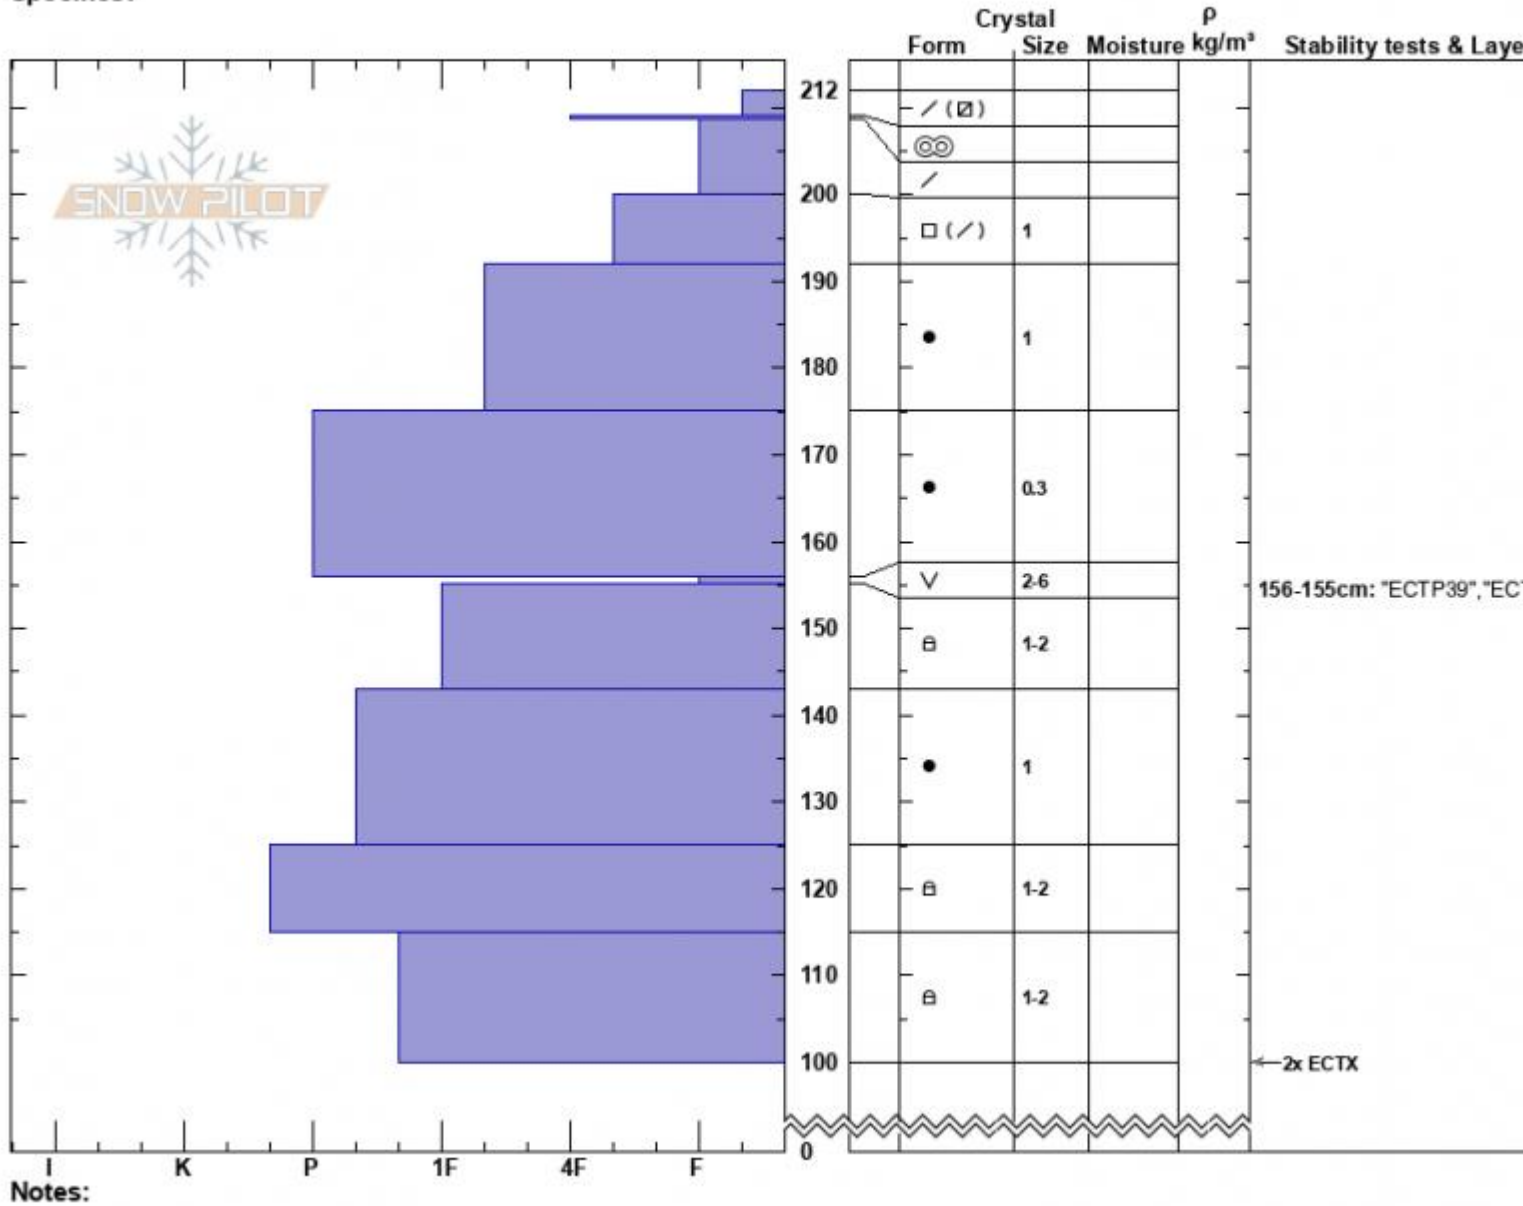

Bear Creek
 Madison Range-N
 MT
 Elevation: 9520 ft
 Aspect: 345°
 Specifics:

Alex Marienthal
 02/16/2023 - 12:30am
 Co-ord: 45.18517N, -111.46799W
 Slope Angle: 33°
 Wind Loading: no

Stability: Good
 Air Temperature:
 Sky Cover: CLR
 Precipitation: NO
 Wind: Calm

HS:212 **Layer Notes:**
 156-155cm: "ECTP39", "ECTN32"
 156-155cm: Problematic layer

Advisory Region
 Northern Madison
 Longitude
 -111.38W
 Latitude
 45.17N
 Northern Madison, 2023-02-18