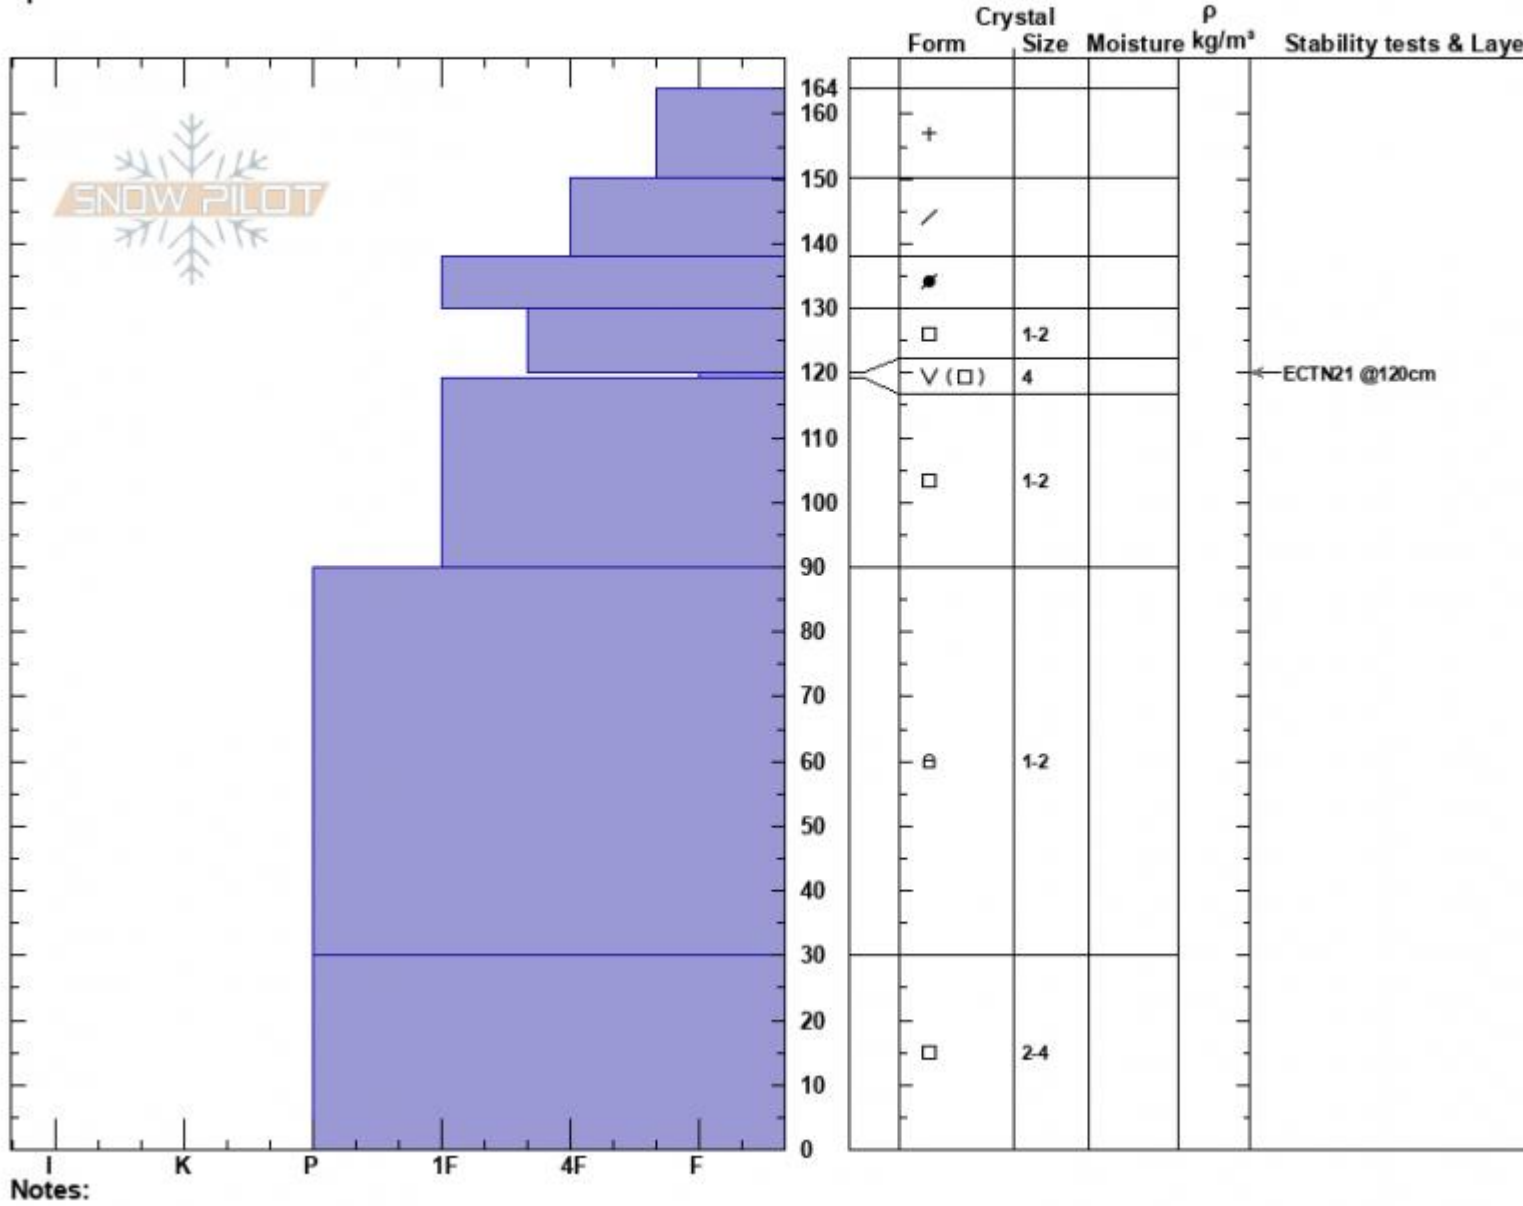

Lionhead-Ski Hill
 Lionhead Range
 MT
 Elevation: 8050 ft
 Aspect: 60°
 Specifics:

Alex Marienthal
 02/17/2023 - 10:50am
 Co-ord: 44.70273N, -111.29618W
 Slope Angle: 29°
 Wind Loading: previous

Stability: Good
 Air Temperature: -7°C
 Sky Cover: SCT
 Precipitation:
 Wind: W Light Breeze

HS:164 Layer Notes:

Notes:
 Advisory Region
 Lionhead Range
 Longitude
 -111.32W
 Latitude
 44.71N
 Lionhead Range, 2023-02-18