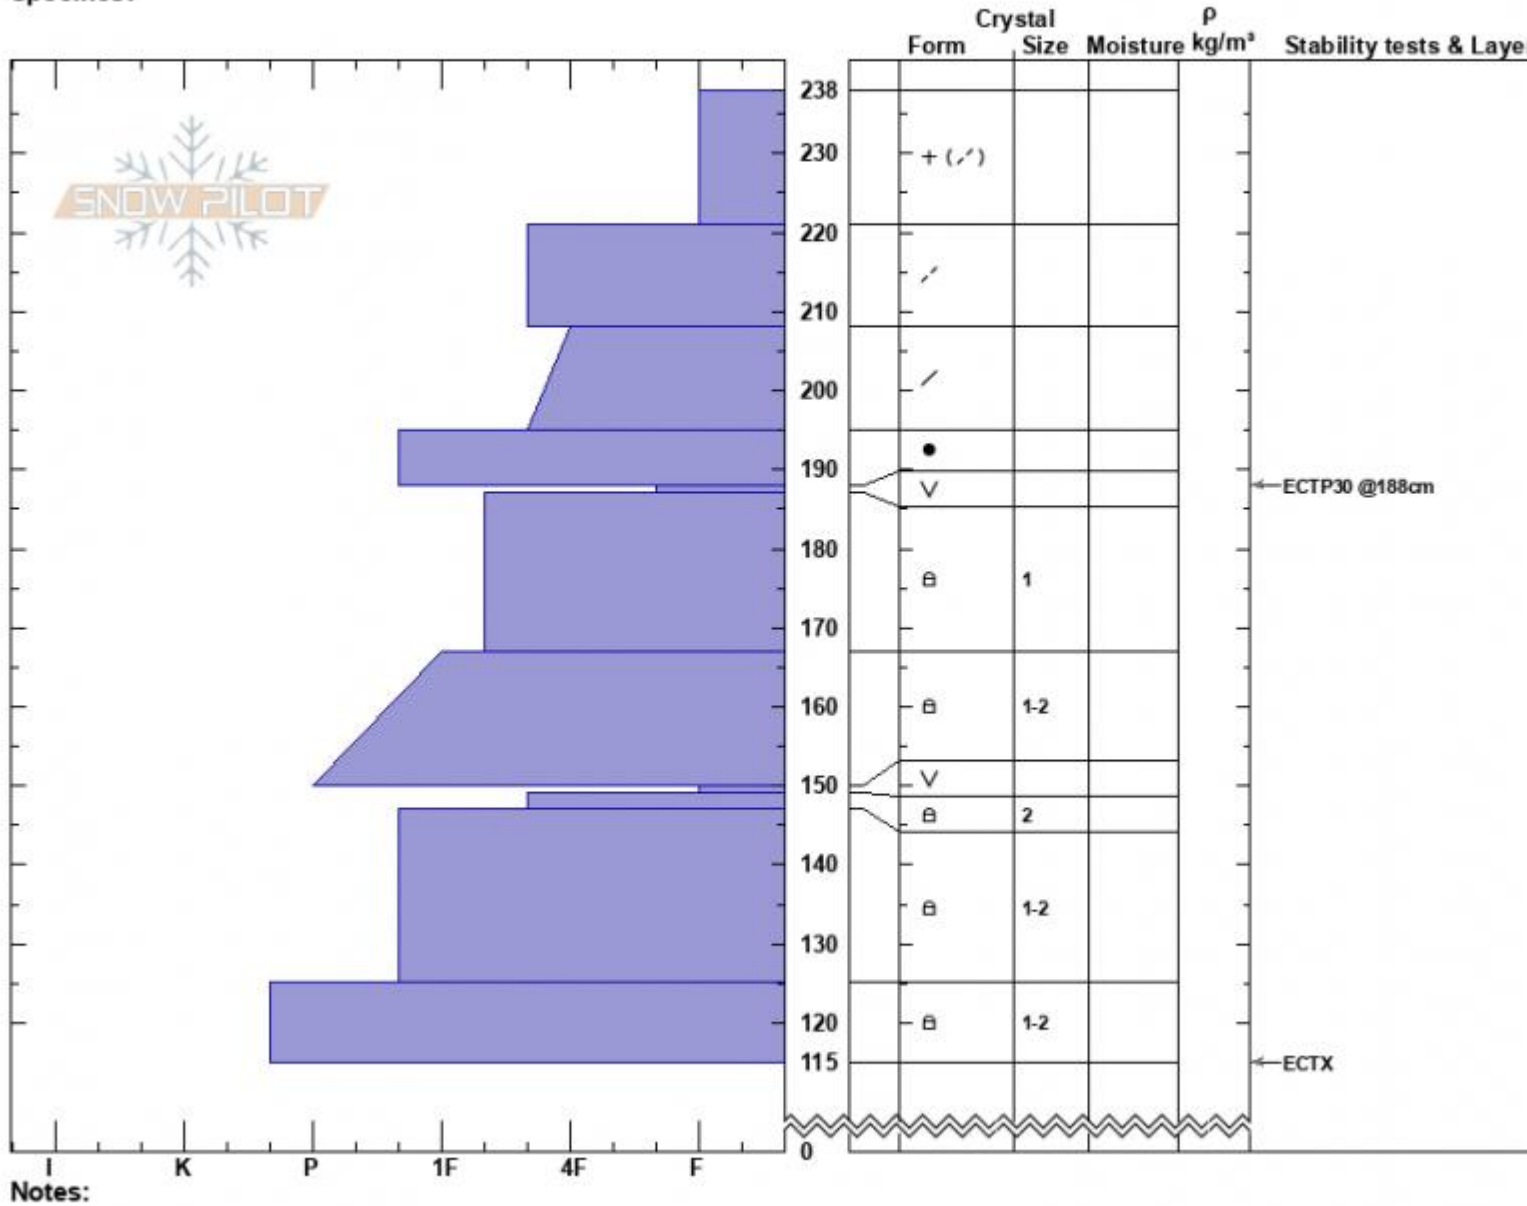

Independence Peak
 Beartooths
 MT
 Elevation: 9815 ft
 Aspect: 120°
 Specifics:

Alex Marienthal
 02/24/2023 - 1:40pm
 Co-ord: 45.20864N, -110.22116W
 Slope Angle: 17°
 Wind Loading: yes

Stability: Fair
 Air Temperature:
 Sky Cover: BKN
 Precipitation: NO
 Wind: NE Strong

HS:238 **Layer Notes:**
 238-221cm: Problematic layer

Advisory Region
 Out of Advisory Area
 Out of Advisory Area, 2023-02-25