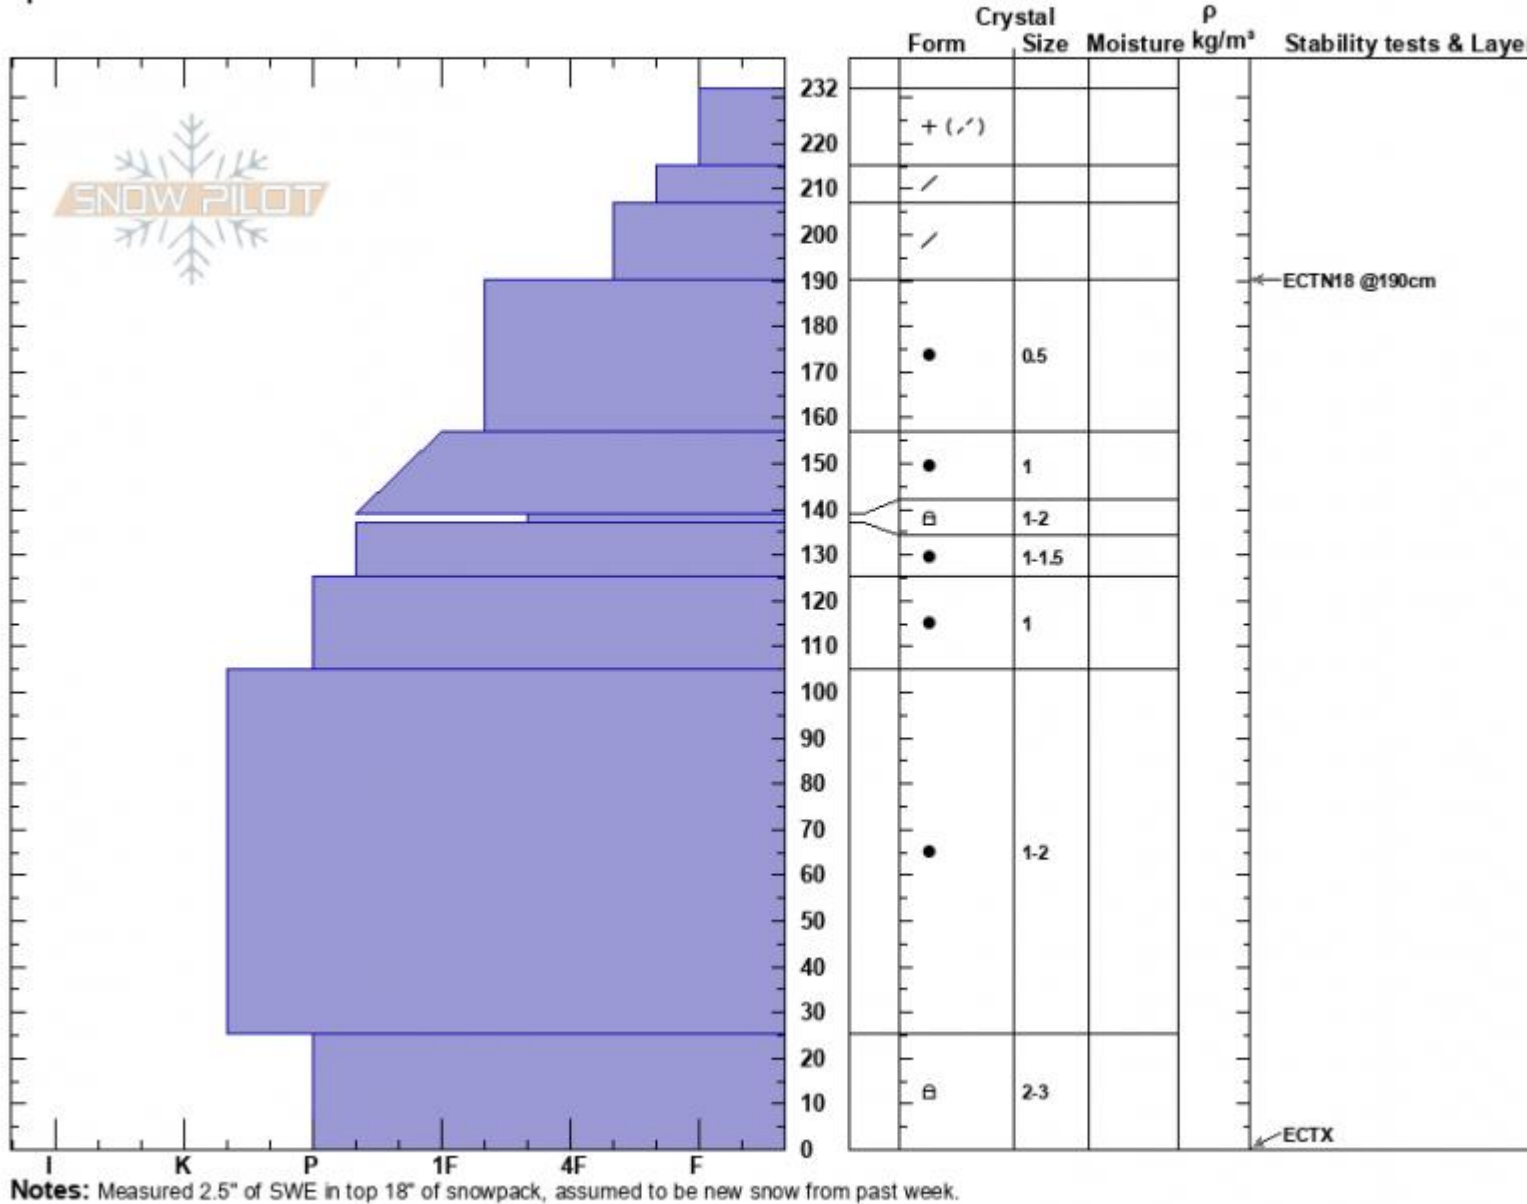

Monument Peak  
 Beartooths  
 MT  
 Elevation: 9525 ft  
 Aspect: 300°  
 Specifics:

Alex Marienthal  
 02/24/2023 - 12:01pm  
 Co-ord: 45.20119N, -110.21245W  
 Slope Angle: 23°  
 Wind Loading: yes

Stability: Fair  
 Air Temperature: -13°C  
 Sky Cover: OVC  
 Precipitation: S-1  
 Wind: SE Moderate

HS:232 Layer Notes:  
 232-215cm: Problematic layer

Advisory Region  
 Out of Advisory Area  
 Out of Advisory Area, 2023-02-25