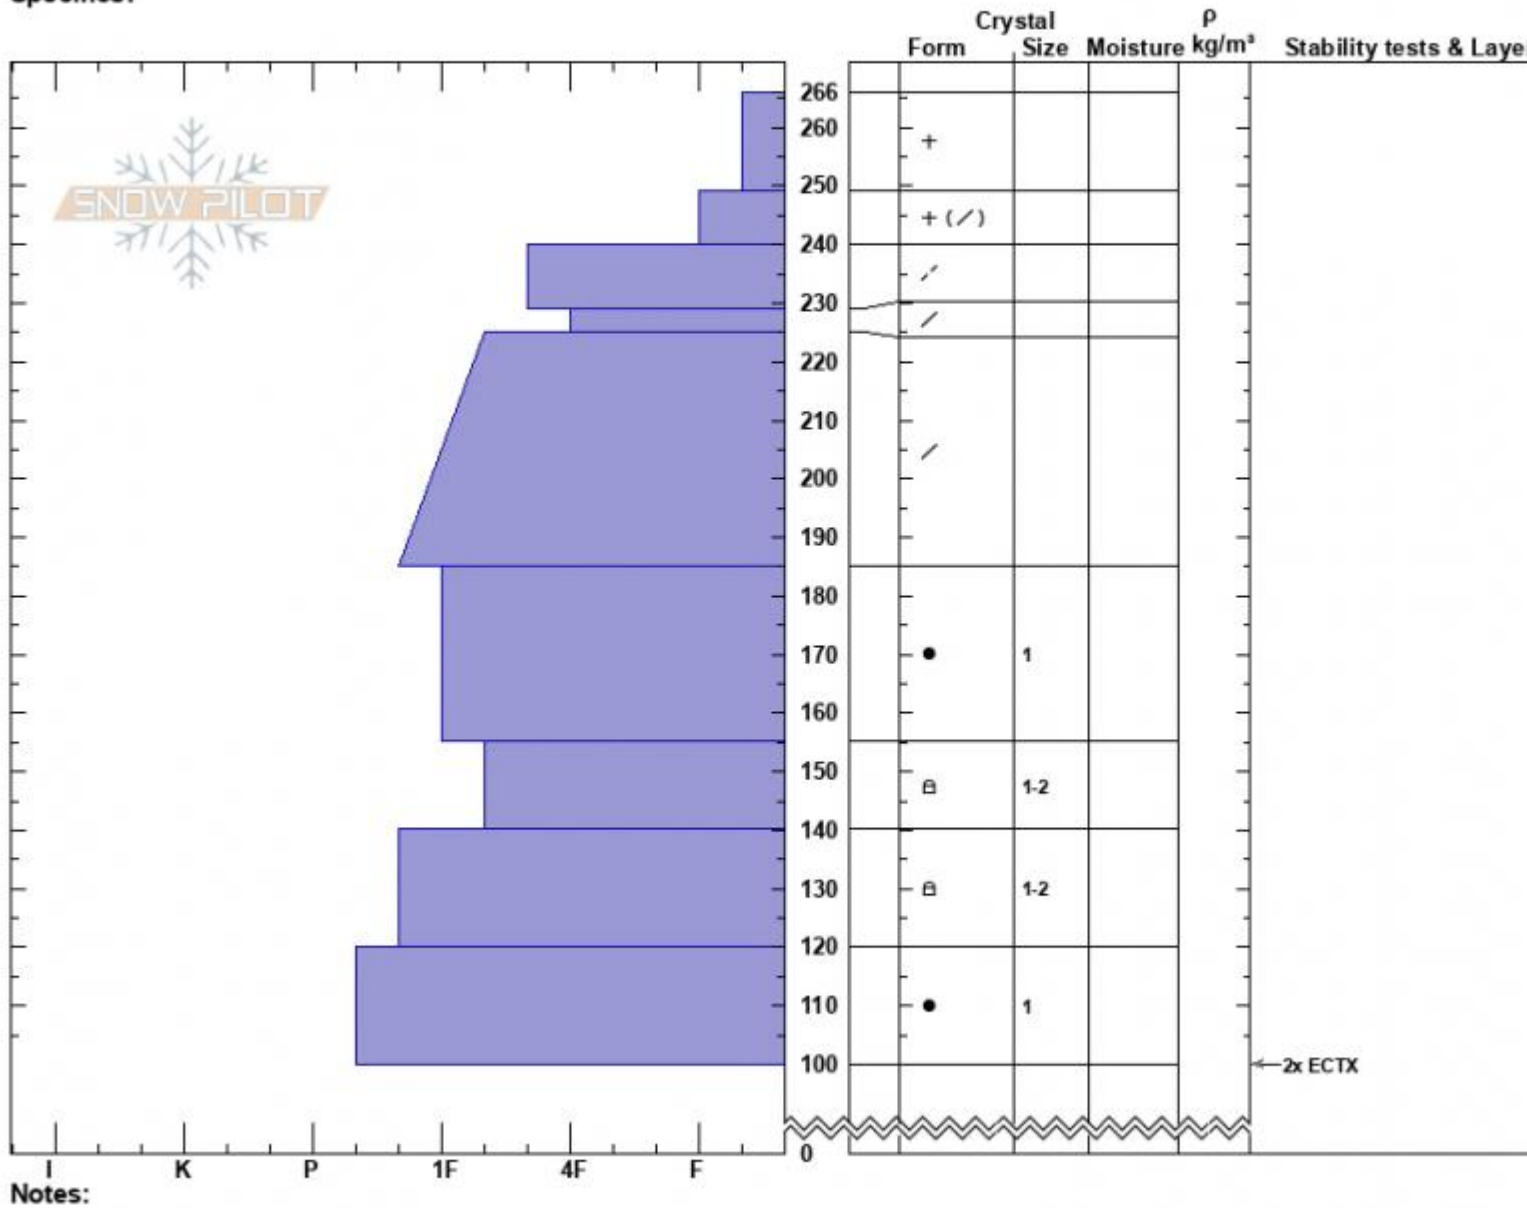

Henderson-Almost Died  
 Cooke City  
 MT  
 Elevation: 9569 ft  
 Aspect: 60°  
 Specifics:

Alex Marienthal  
 02/27/2023 - 10:50am  
 Co-ord: 45.05086N, -109.93334W  
 Slope Angle: 23°  
 Wind Loading: previous

Stability: Fair  
 Air Temperature:  
 Sky Cover: OVC  
 Precipitation: S-1  
 Wind: Calm

HS:266  
 PF:65  
 Layer Notes:

Advisory Region  
 Cooke City  
 Longitude  
 -109.96W  
 Latitude  
 45.07N  
 Cooke City, 2023-02-28