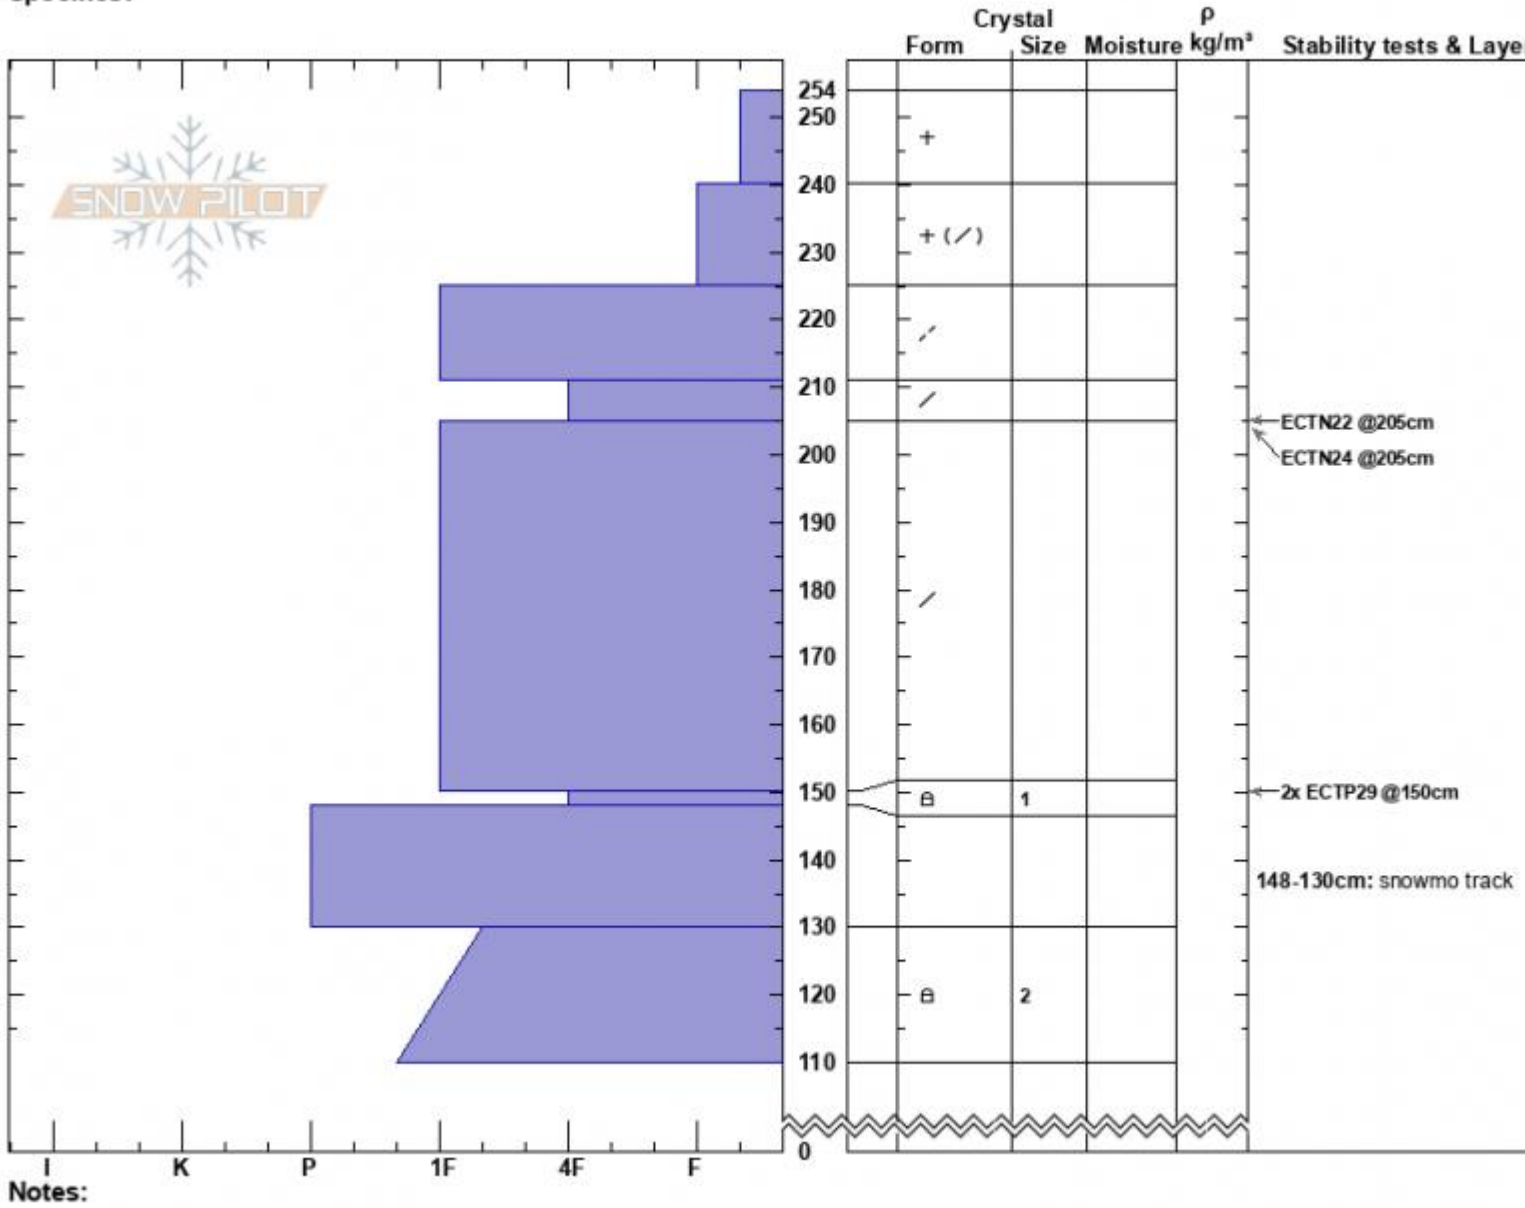

ScotchBonnet-Rastas
 Cooke City
 MT
 Elevation: 9669 ft
 Aspect: 200°
 Specifics:

Alex Marienthal
 02/27/2023 - 12:00pm
 Co-ord: 45.06961N, -109.94472W
 Slope Angle: 28°
 Wind Loading: no

Stability: Fair
 Air Temperature:
 Sky Cover: OVC
 Precipitation: S-1
 Wind: SW Moderate

HS:254 **Layer Notes:**
 254-240cm: Problematic layer
 148-130cm: snowmo track

Advisory Region
 Cooke City
 Longitude
 -109.96W
 Latitude
 45.07N
 Cooke City, 2023-02-28