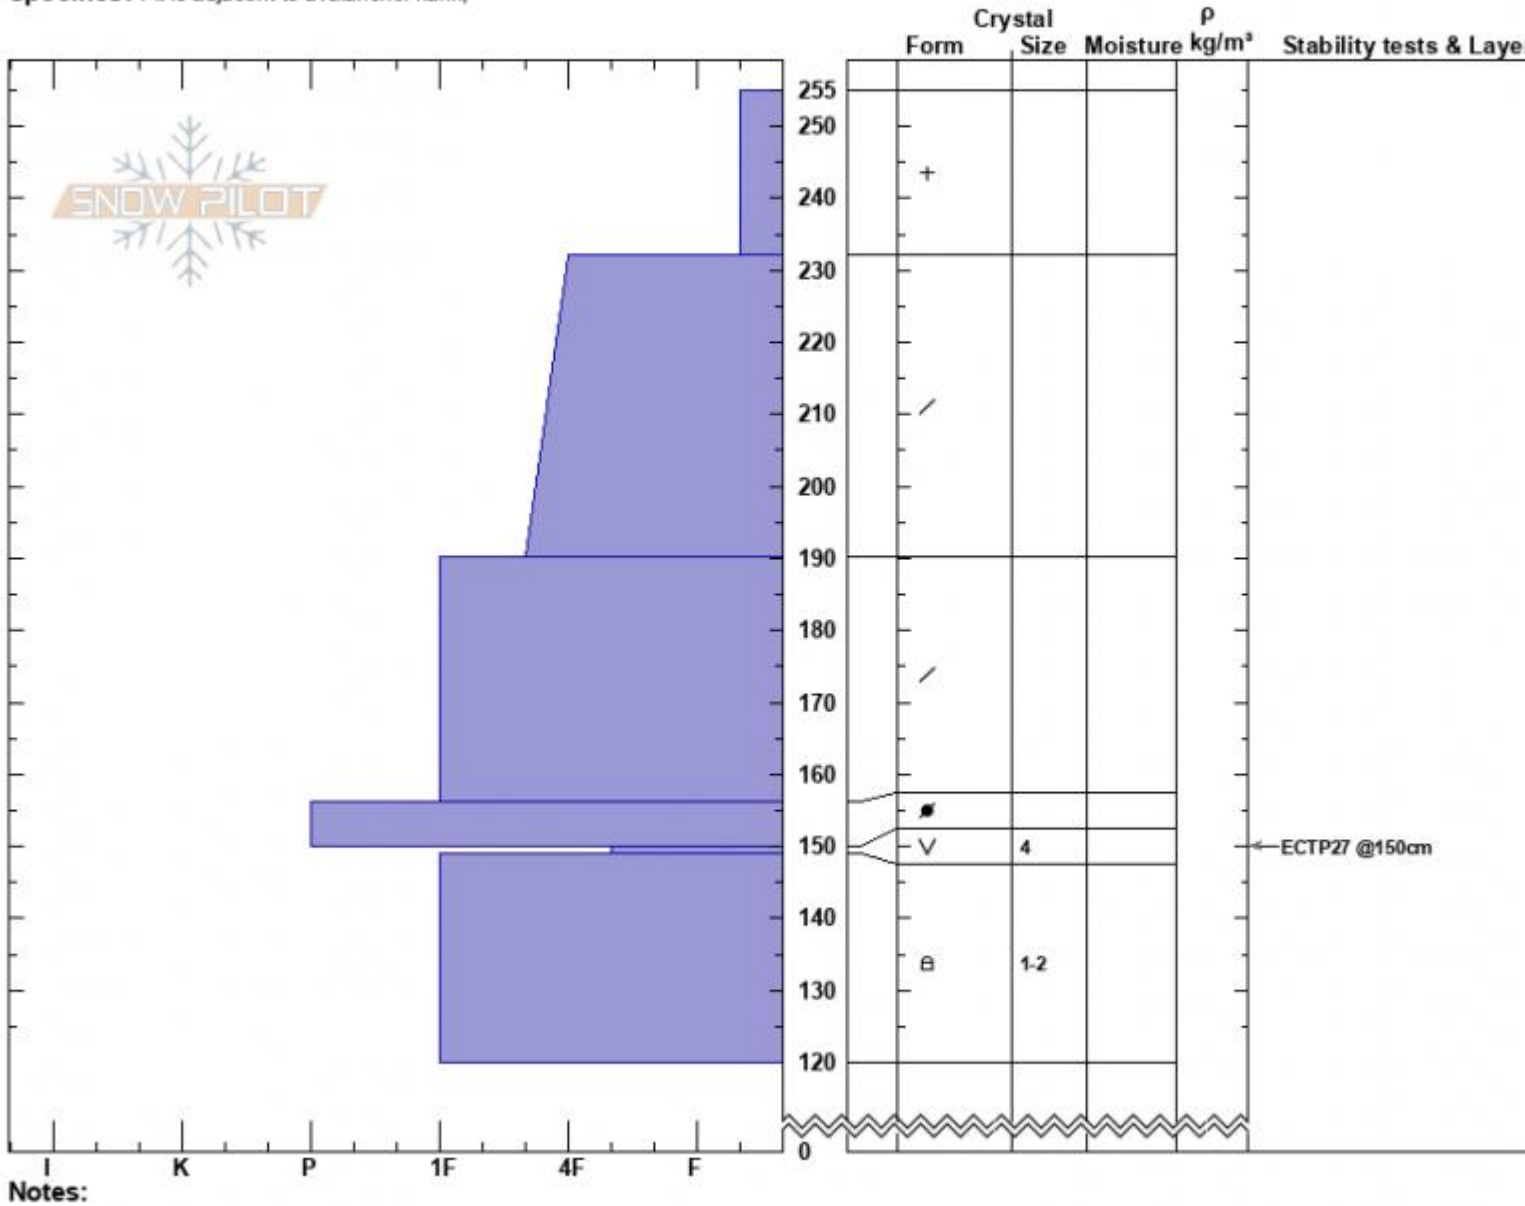

Sage Basin Avalanche
 Madison Range-S
 MT
 Elevation: 9200 ft
 Aspect: 19°
 Specifics: Pit is adjacent to avalanche: flank;

Dave Zinn
 03/01/2023 - 11:15am
 Co-ord: 44.95055N, -111.31178W
 Slope Angle: 38°
 Wind Loading: previous

Stability: Fair
 Air Temperature:
 Sky Cover: OVC
 Precipitation: S-1
 Wind: Calm

HS:255 Layer Notes:
 150-149cm: Problematic layer

Advisory Region
 Southern Madison
 Longitude
 -111.27W
 Latitude
 45.06N

Avalanche Details: [Natural Avalanche Sage Basin](#)
 Southern Madison, 2023-03-01