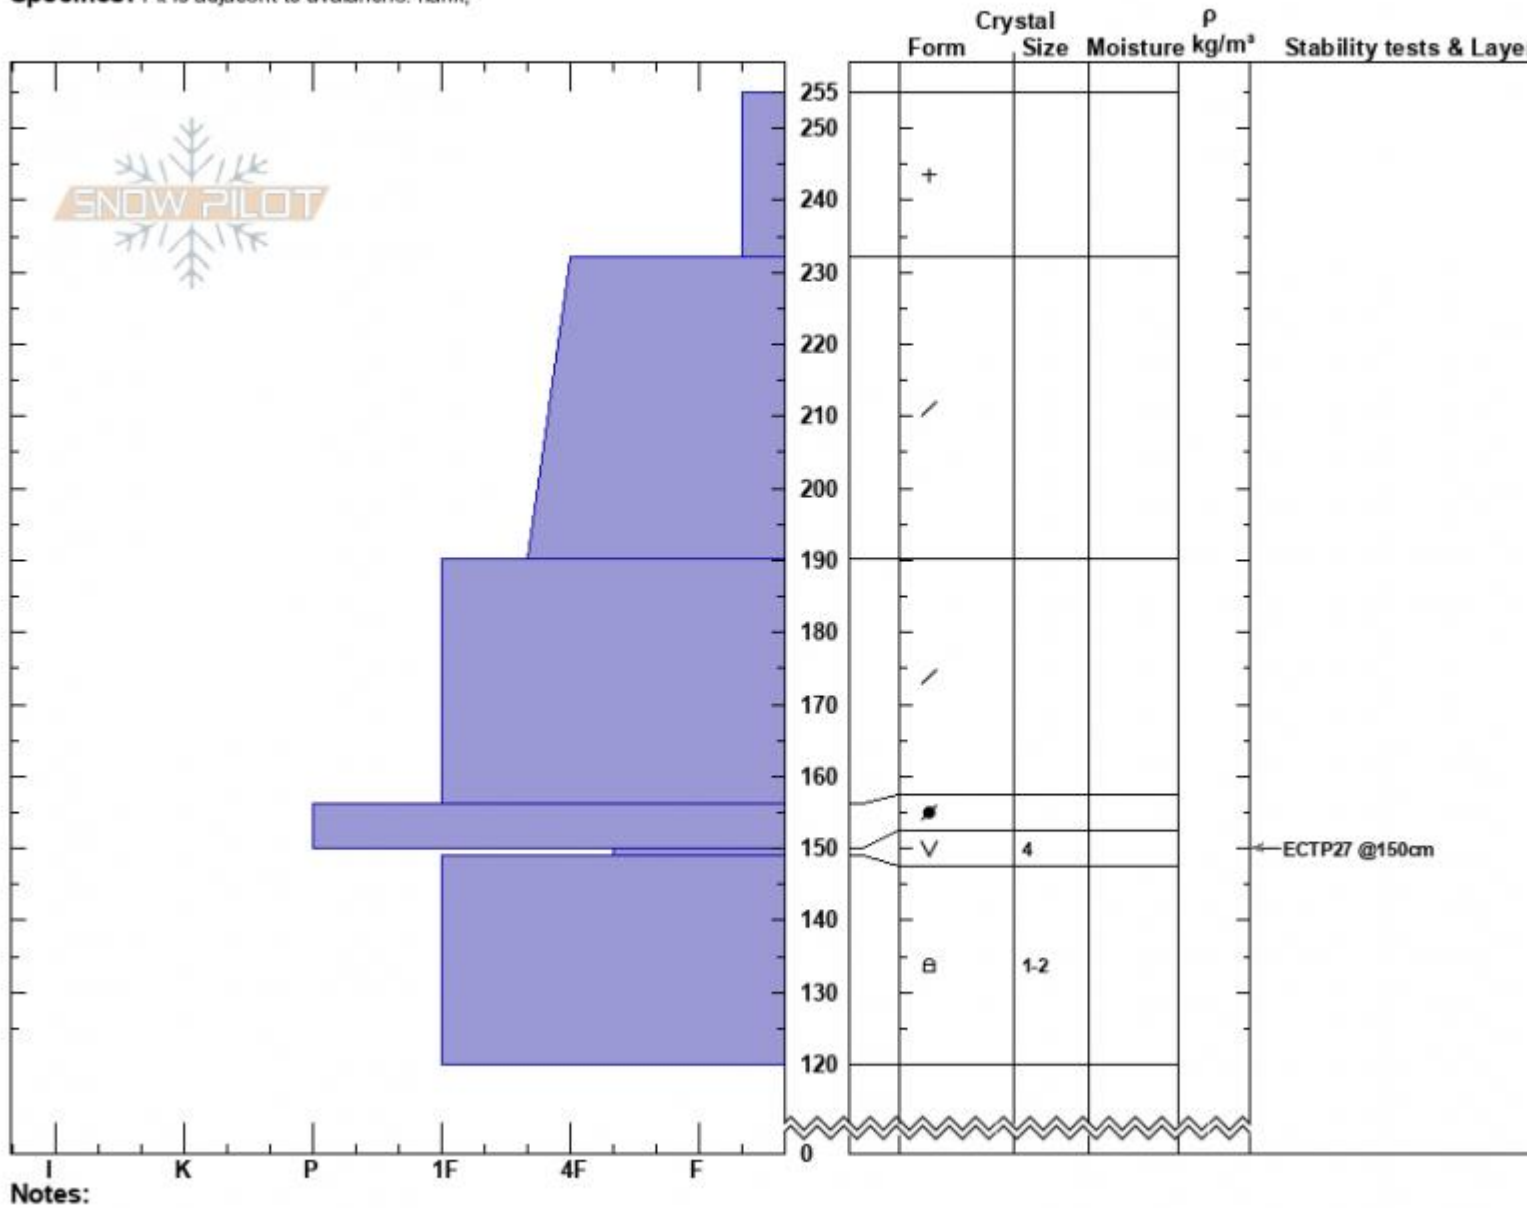

Sage Basin Avalanche  
 Madison Range-S  
 MT  
 Elevation: 9200 ft  
 Aspect: 19°  
 Specifics: Pit is adjacent to avalanche: flank;

Dave Zinn  
 03/01/2023 - 11:15am  
 Co-ord: 44.95055N, -111.31178W  
 Slope Angle: 38°  
 Wind Loading: previous

Stability: Fair  
 Air Temperature:  
 Sky Cover: OVC  
 Precipitation: S-1  
 Wind: Calm

HS:255    Layer Notes:  
 150-149cm: Problematic layer

Advisory Region  
 Southern Madison  
 Longitude  
 -111.27W  
 Latitude  
 45.06N

**Avalanche Details:** [Natural Avalanche Sage Basin](#)  
 Southern Madison, 2023-03-01