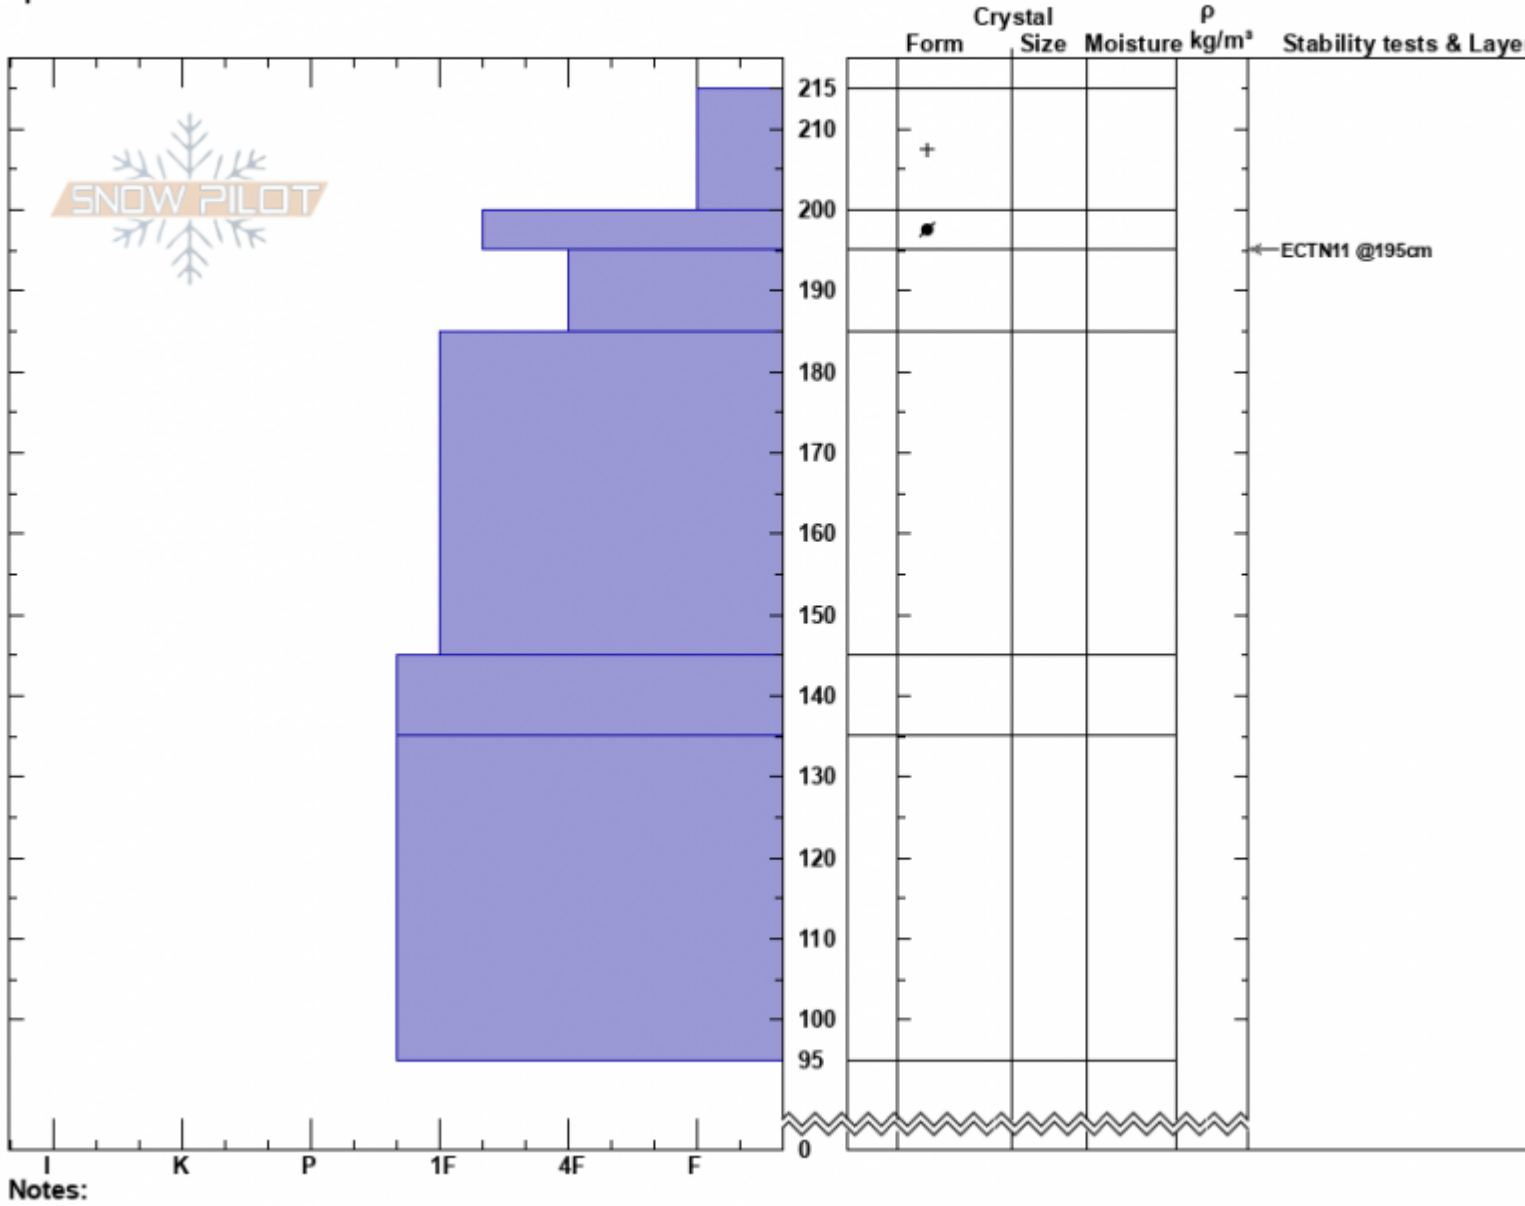

Mt. Blackmore
 Gallatin Range-N
 MT
 Elevation: 9400 ft
 Aspect: 100°
 Specifics:

Doug Chabot-Admin
 03/02/2023 - 11:50am
 Co-ord: 45.44690N, -111.00028W
 Slope Angle: 35°
 Wind Loading:

Stability: Good
 Air Temperature: -6°C
 Sky Cover: OVC
 Precipitation: NO
 Wind: Calm

HS:215 Layer Notes:

Advisory Region
 Northern Gallatin
 Longitude
 -111.00W
 Latitude
 45.44N
 Northern Gallatin, 2023-03-02