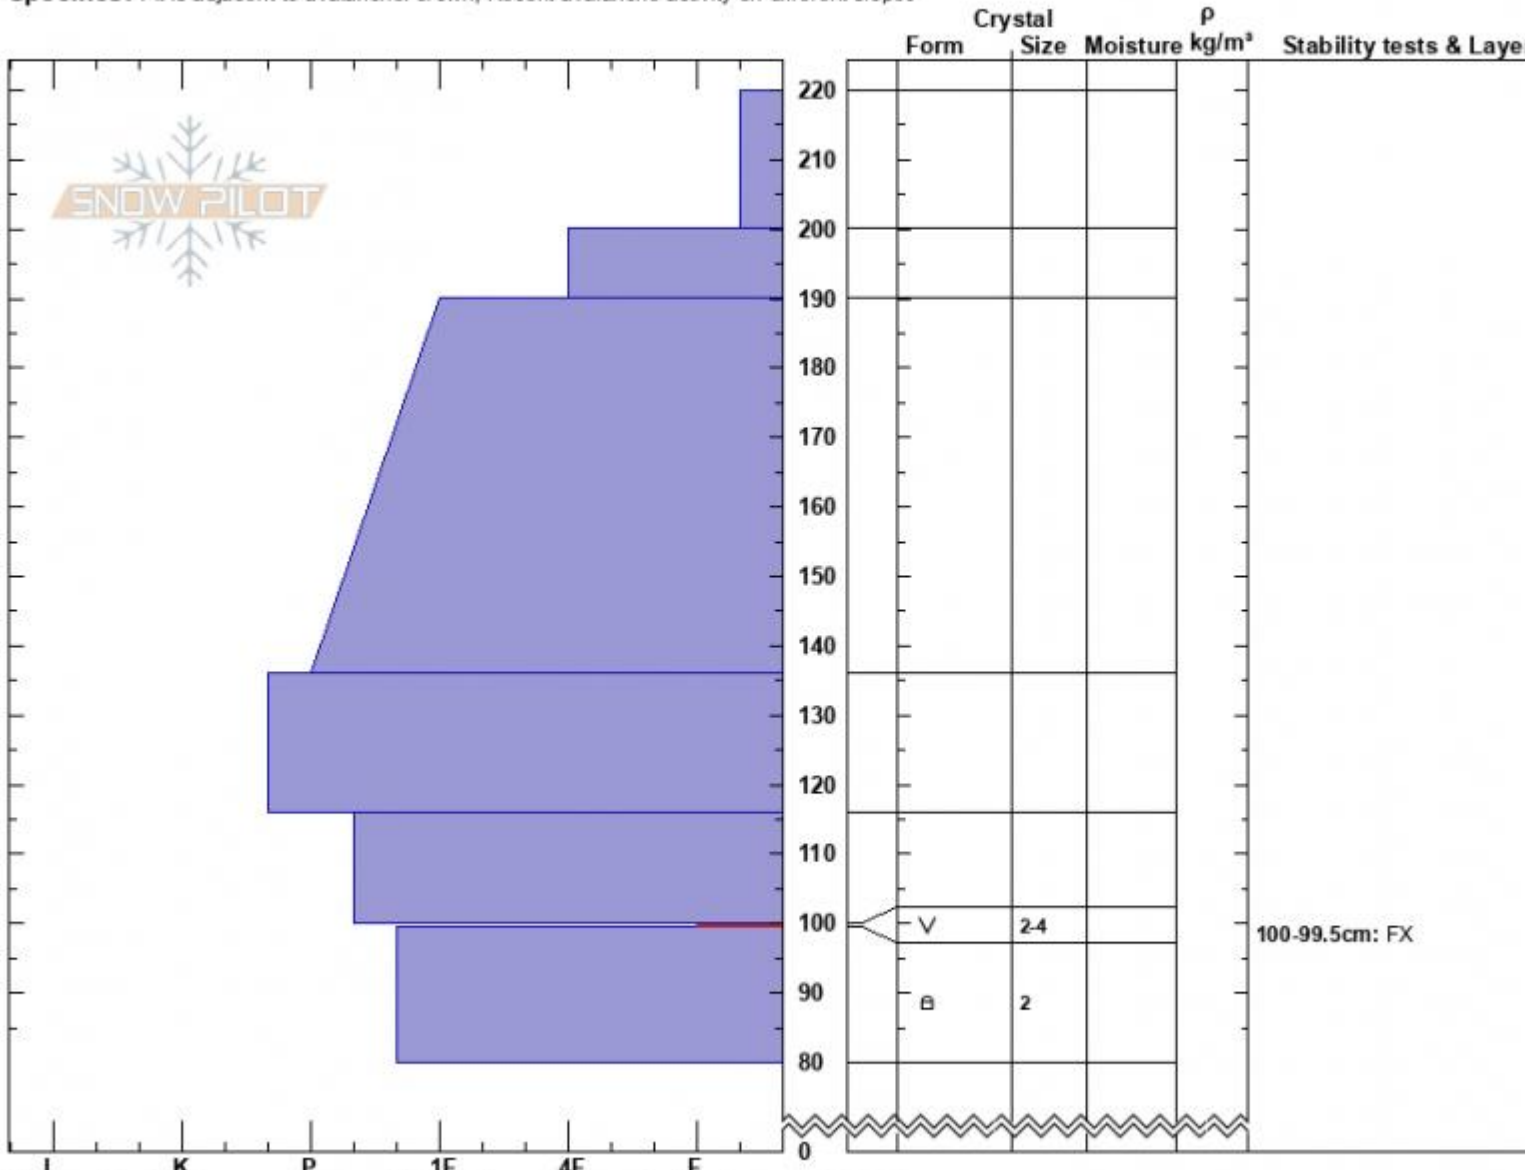

Daisy Pass Ava  
 Cooke City  
 MT  
 Elevation: 10200 ft  
 Aspect: 212°  
 Specifics: Pit is adjacent to avalanche: crown;

Doug Chabot-Admin  
 03/04/2023 - 10:20am  
 Co-ord: 45.05537N, -109.95263W  
 Slope Angle: 31°  
 Wind Loading: previous

Stability:  
 Air Temperature: -7°C  
 Sky Cover: OVC  
 Precipitation: NO  
 Wind: W Light Breeze

HS:220  
 Layer Notes:  
 100-99.5cm: FX  
 100-99.5cm: Problematic layer

Advisory Region  
 Cooke City  
 Longitude  
 -109.96W  
 Latitude  
 45.05N  
 Avalanche Details: [skier triggered large slide near Daisy](#)  
 Cooke City, 2023-03-05