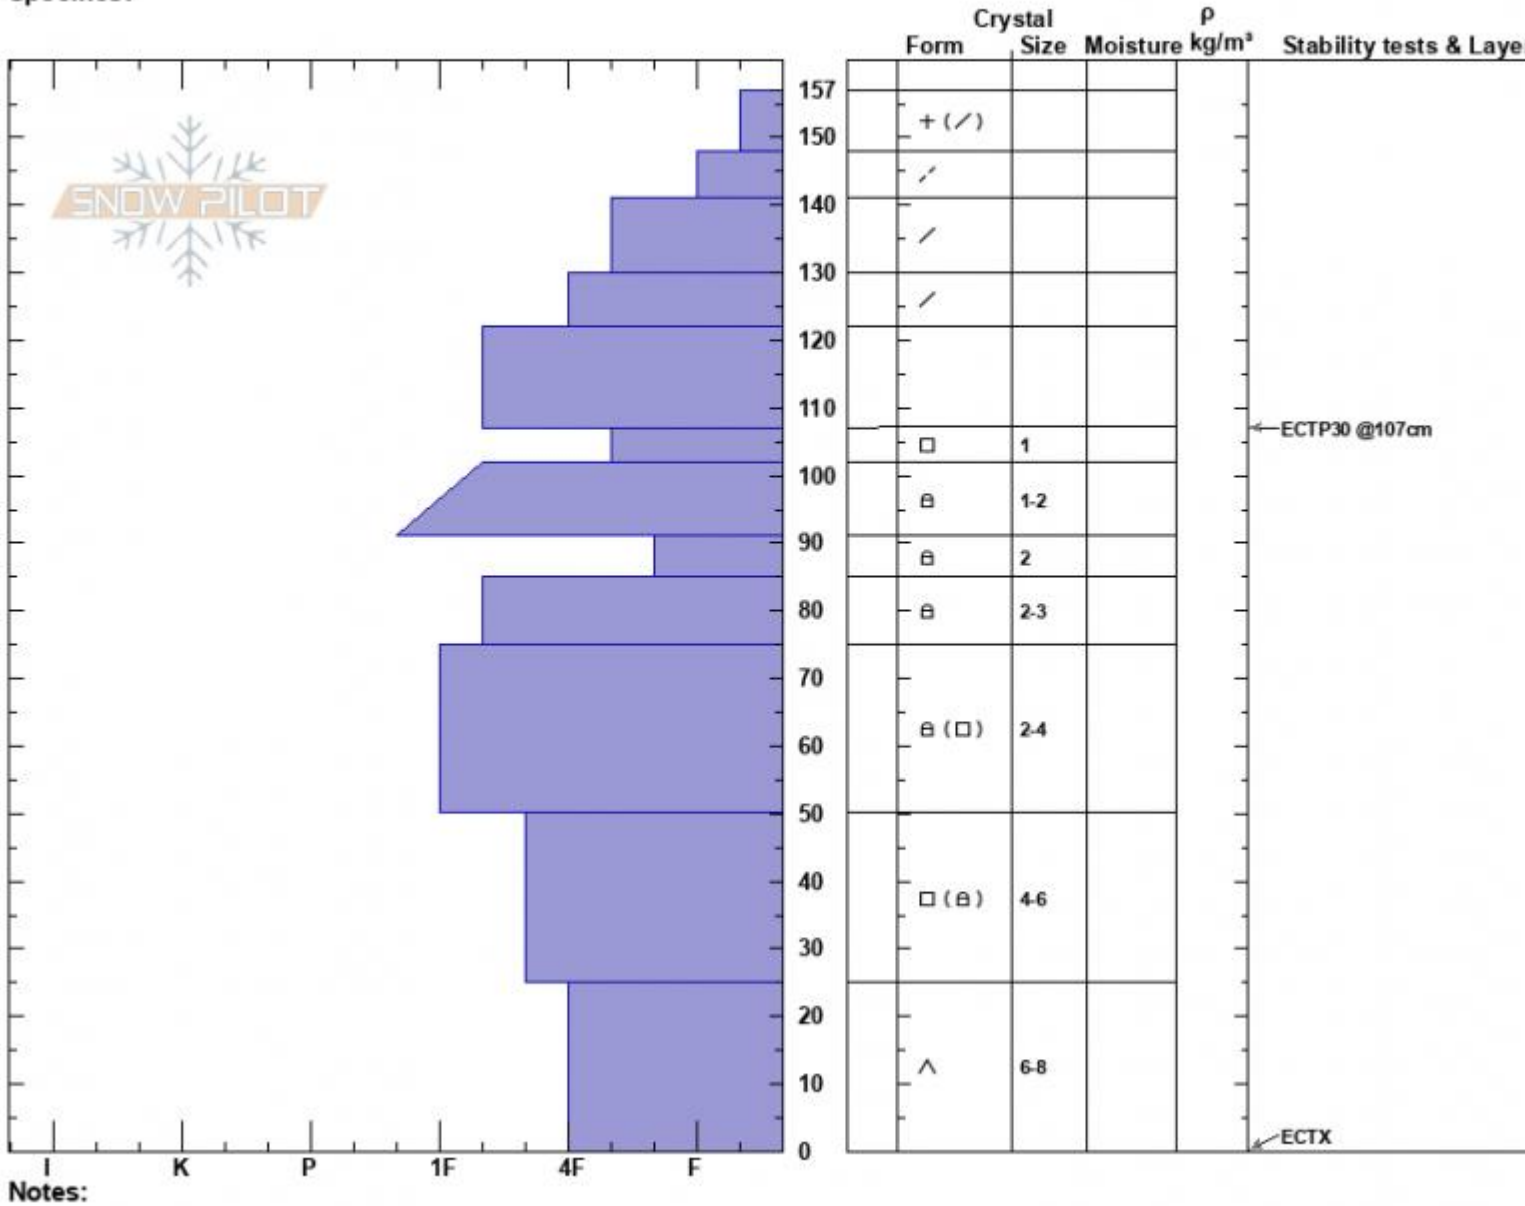

1stYellowmule/BvrCrk  
 Madison Range-N  
 MT  
 Elevation: 9120 ft  
 Aspect: 5°  
 Specifics:

Alex Marienthal  
 03/05/2023 - 11:00am  
 Co-ord: 45.17925N, -111.36854W  
 Slope Angle: 29°  
 Wind Loading: yes

Stability: Fair  
 Air Temperature:  
 Sky Cover: OVC  
 Precipitation: S-1  
 Wind: SE Moderate

HS:157    **Layer Notes:**  
 107-102cm:Problematic layer

Advisory Region  
 Northern Madison  
 Longitude  
 -111.38W  
 Latitude  
 45.17N  
 Northern Madison, 2023-03-06