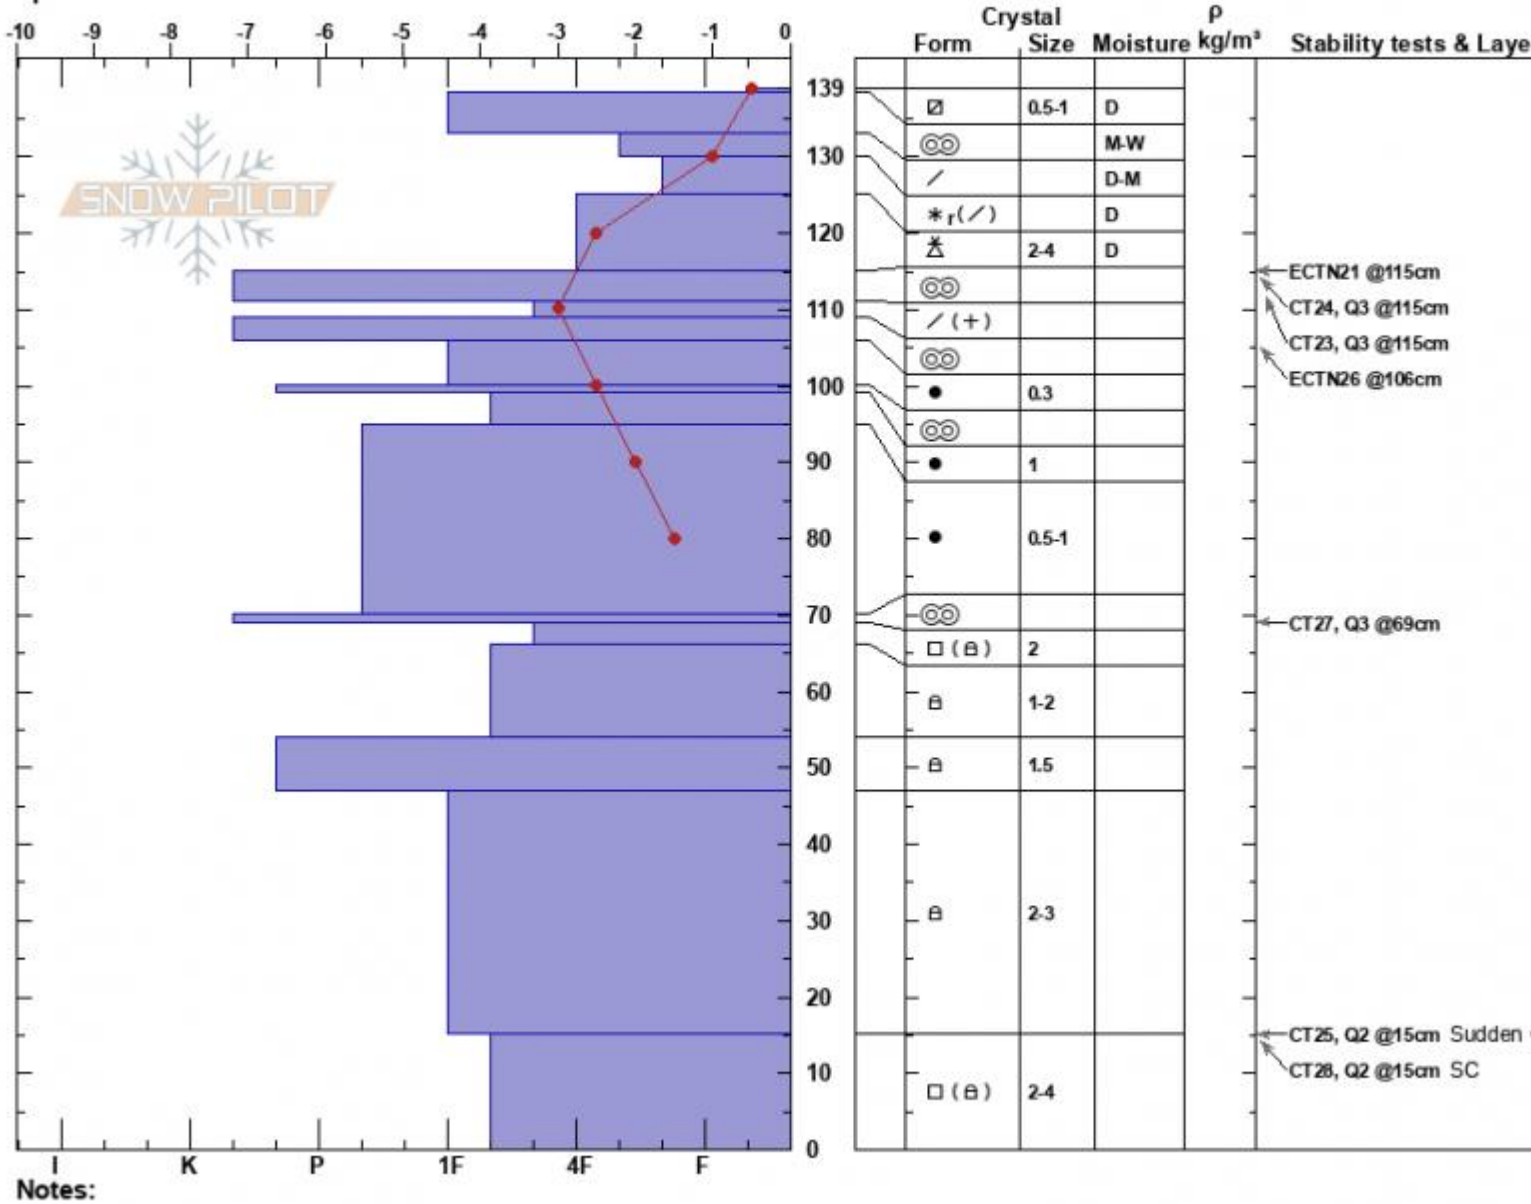

Texas Meadow, low SE
 Bridger Range
 MT
 Elevation: 7622 ft
 Aspect: 125°
 Specifics:

Alex Marienthal
 03/18/2023 - 3:00pm
 Co-ord: 45.83964N, -110.93243W
 Slope Angle: 27°
 Wind Loading: no

Stability: Good
 Air Temperature:
 Sky Cover: CLR
 Precipitation: NO
 Wind: S Light Breeze

HS:139 Layer Notes:
 47-15cm:Problematic layer

Advisory Region
 Bridger Range
 Longitude
 -110.93W
 Latitude
 45.84N
 Bridger Range, 2023-03-18