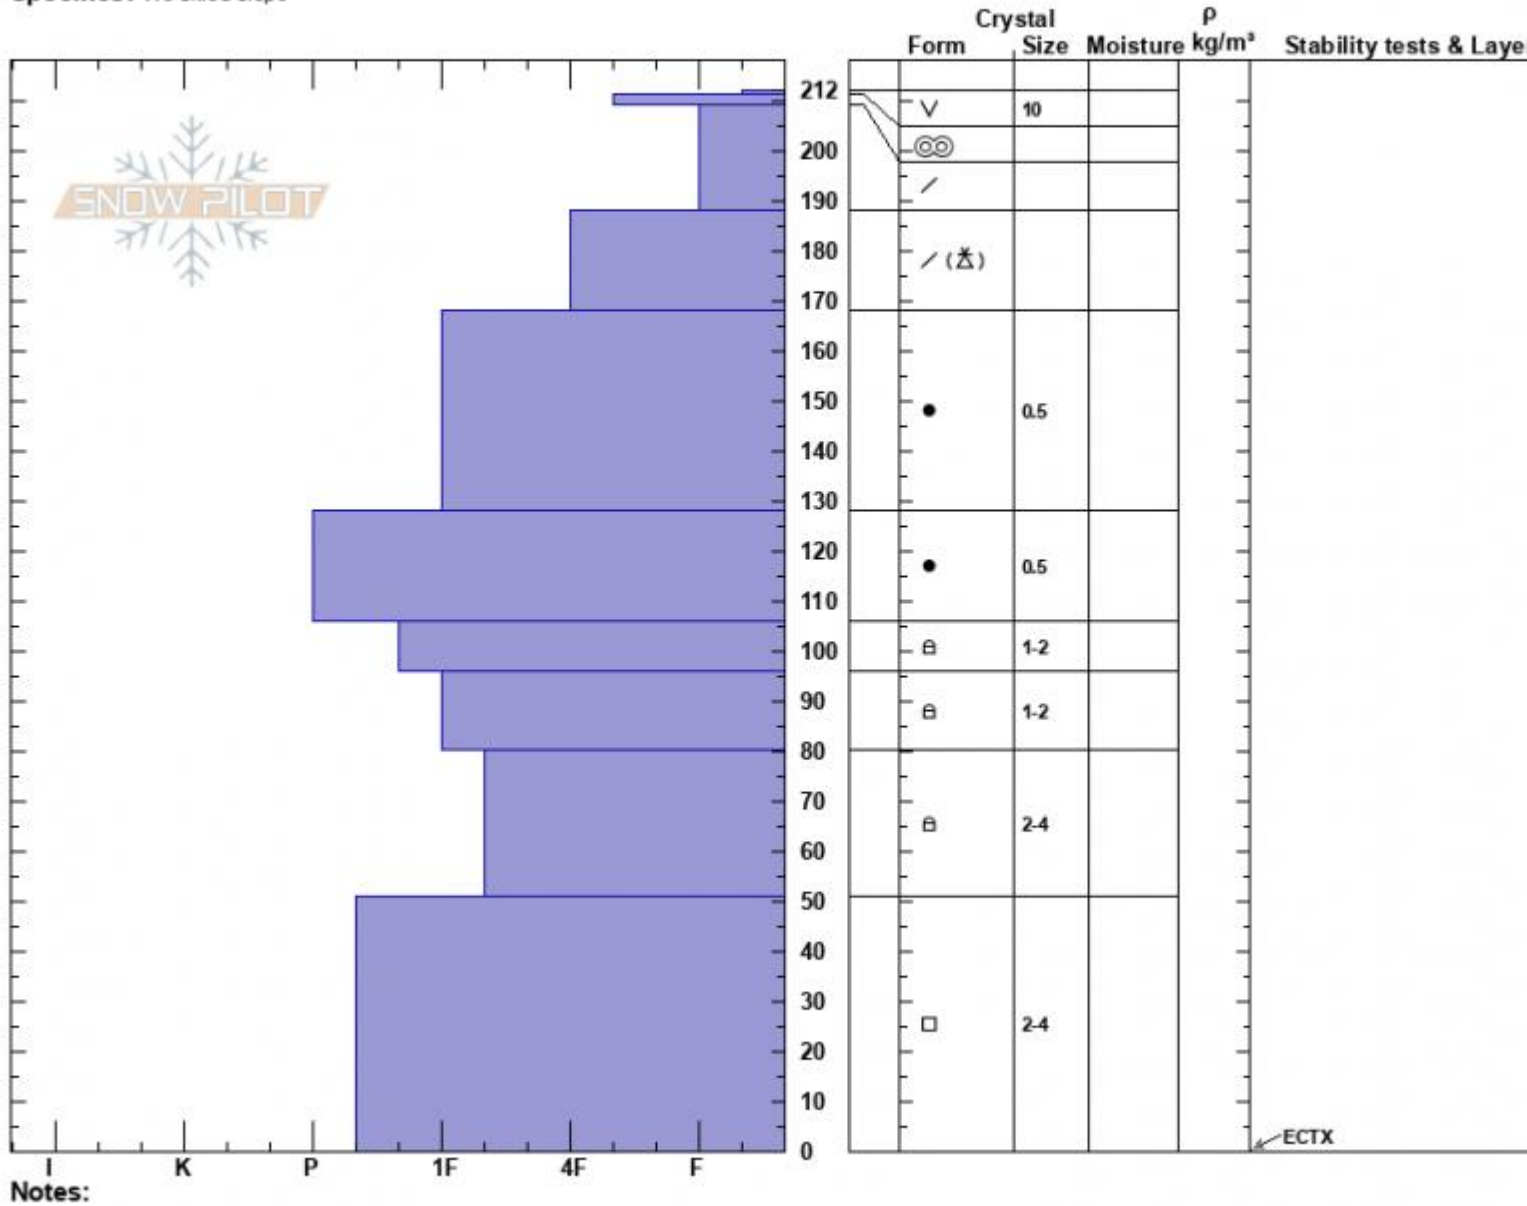

Trapper Ridger NE
 Lionhead Range
 MT
 Elevation: 8650 ft
 Aspect: 60°
 Specifics: We skied slope

Dave Zinn
 03/22/2023 - 12:30pm
 Co-ord: 44.83891N, -111.34030W
 Slope Angle: 30°
 Wind Loading: previous

Stability: Good
 Air Temperature:
 Sky Cover: FEW
 Precipitation: NO
 Wind: Calm

HS:212 Layer Notes:

Advisory Region
 Lionhead Range
 Longitude
 -111.34W
 Latitude
 44.84N
 Lionhead Range, 2023-03-23