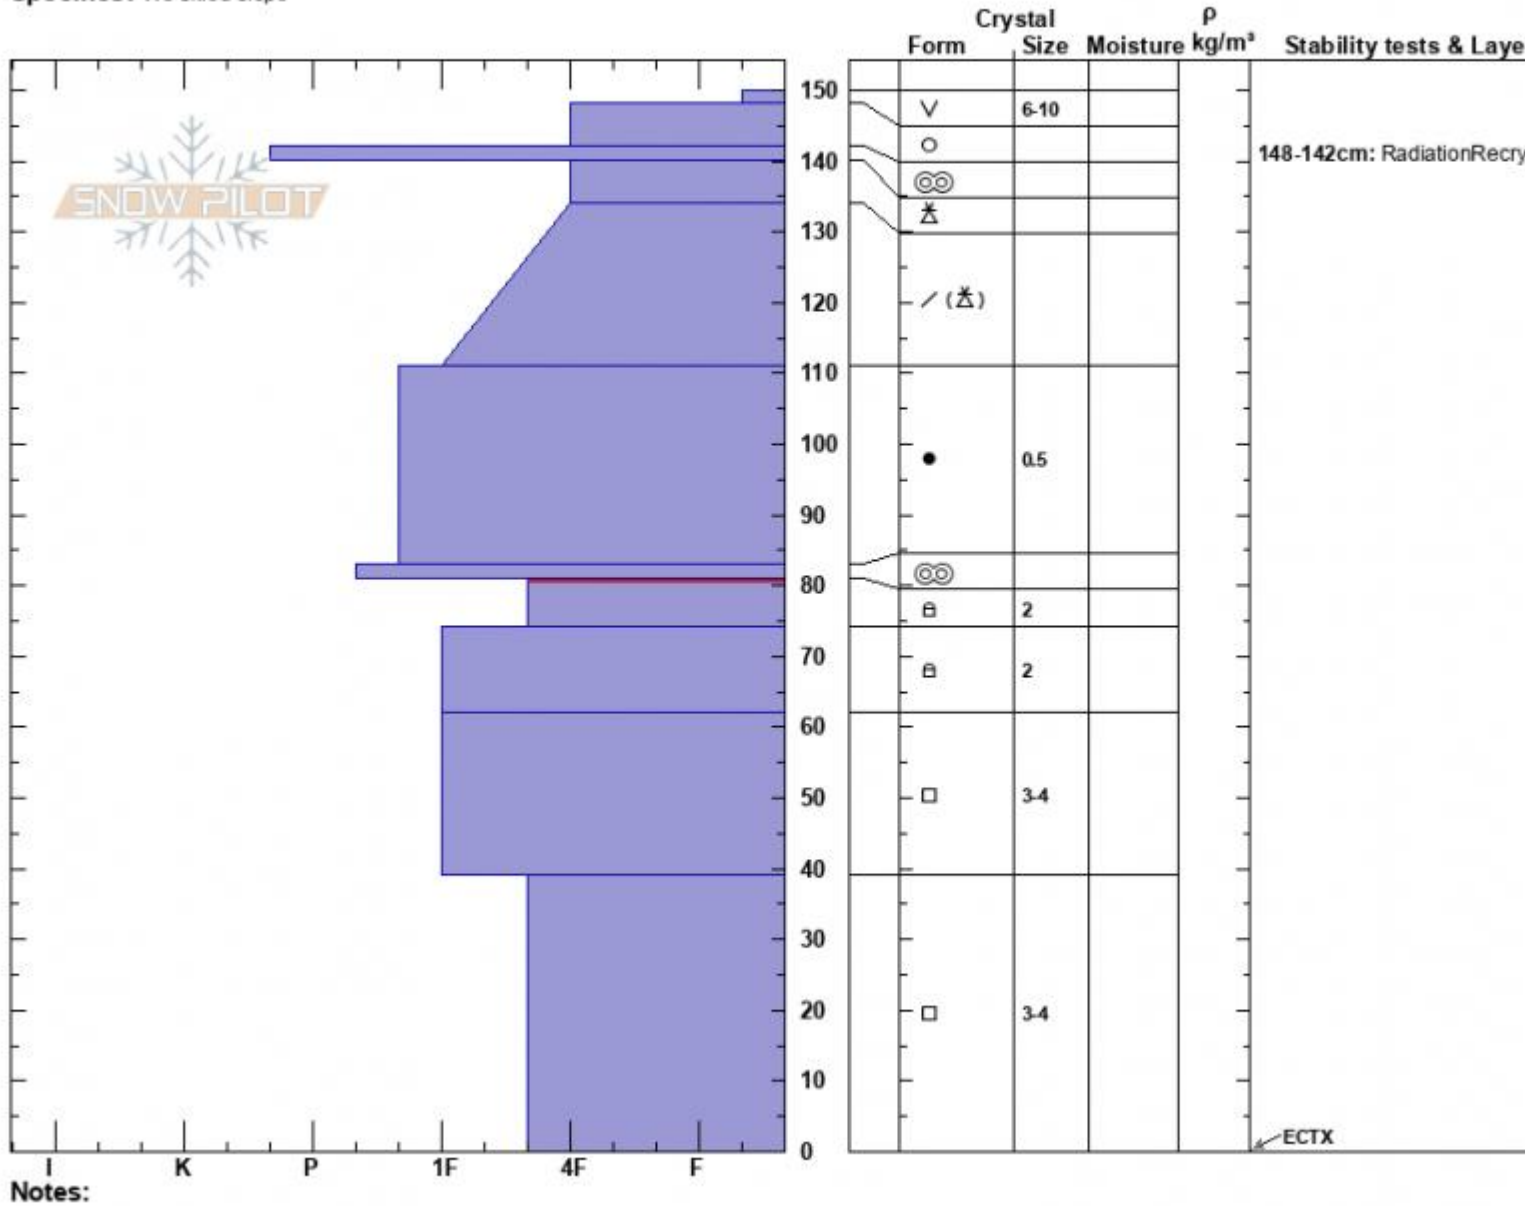

Trapper Ridge SE
 Lionhead Range
 MT
 Elevation: 8975 ft
 Aspect: 150°
 Specifics: We skied slope

Dave Zinn
 03/22/2023 - 1:30pm
 Co-ord: 44.84091N, -111.34107W
 Slope Angle: 22°
 Wind Loading: no

Stability: Good
 Air Temperature:
 Sky Cover: SCT
 Precipitation: NO
 Wind: Calm

HS:150 Layer Notes:
 148-142cm: RadiationRecrystalliz
 81-74cm: Problematic layer

Advisory Region
 Lionhead Range
 Longitude
 -111.34W
 Latitude
 44.84N
 Lionhead Range, 2023-03-23