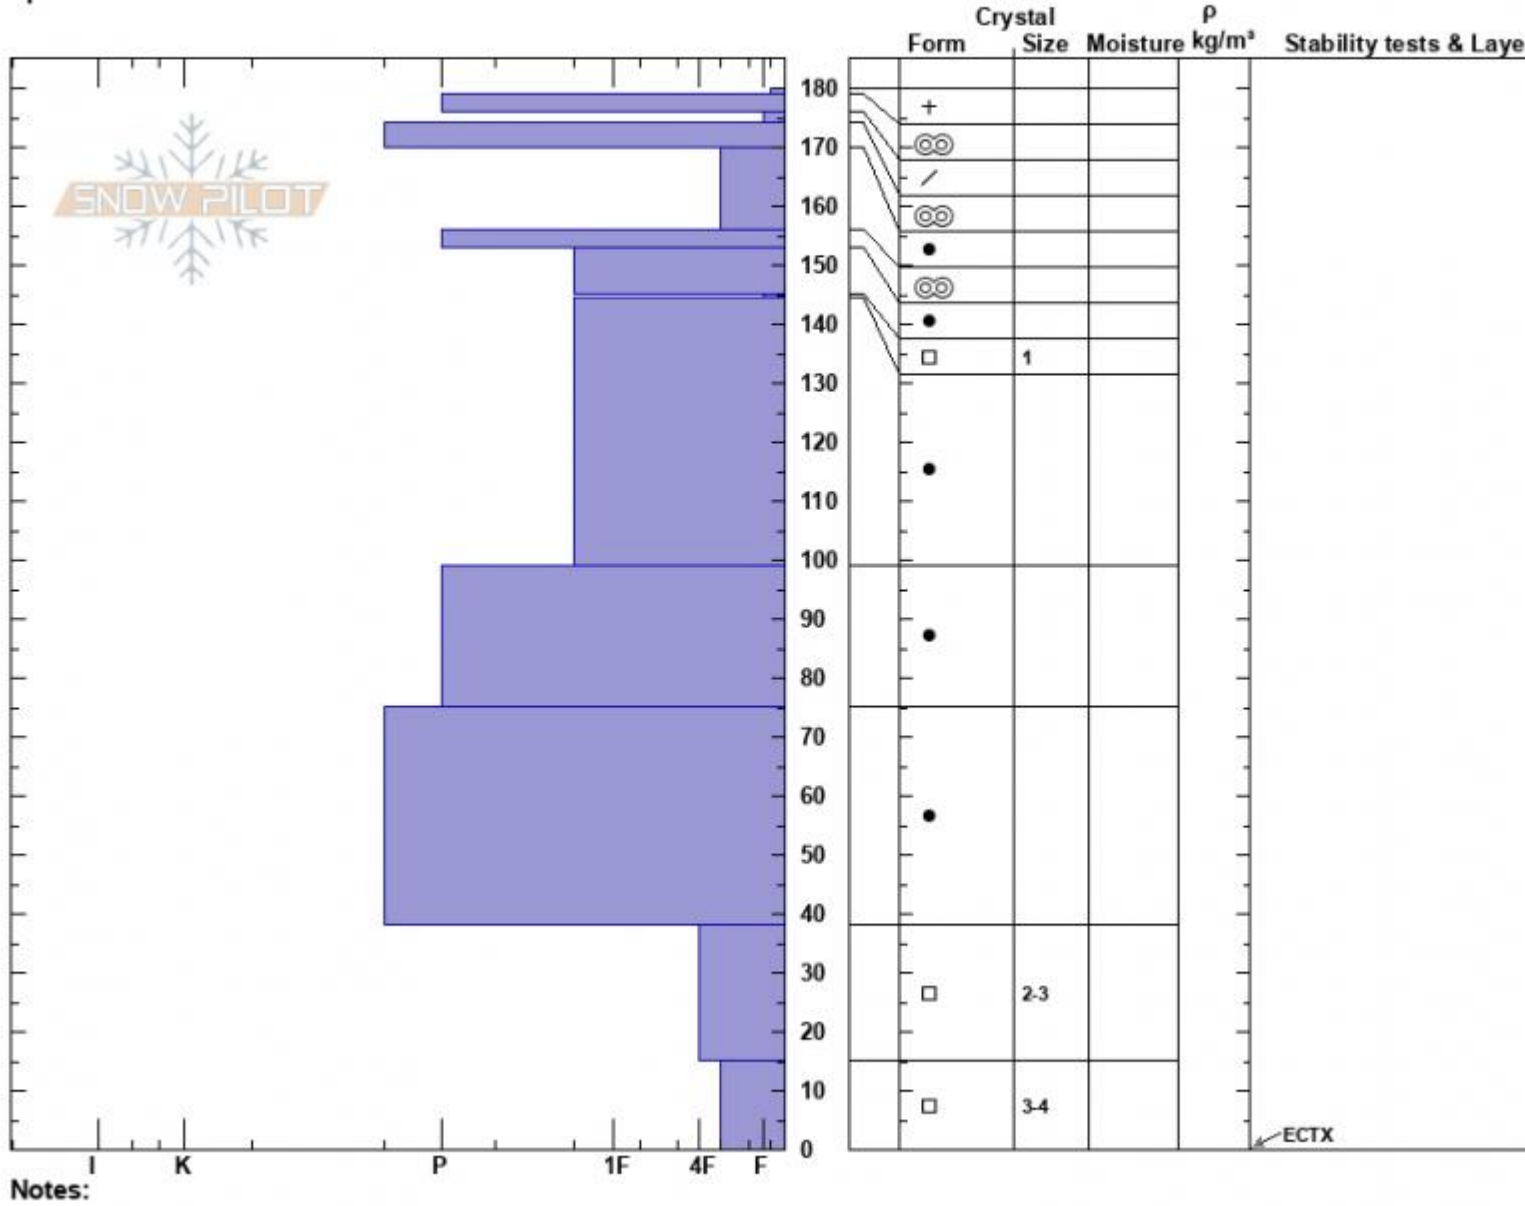

Throne South
 Bridger Range
 MT
 Elevation: 8360 ft
 Aspect: 191°
 Specifics:

Alex Haddad
 03/23/2023 - 11:36am
 Co-ord: 45.88027N, -110.95219W
 Slope Angle: 25°
 Wind Loading: no

Stability: Good
 Air Temperature:
 Sky Cover: CLR
 Precipitation: NO
 Wind: S Calm

HS:180
 PF:5
 PS:25
 Layer Notes:
 145-144.5cm: Problematic layer

PS: 5, PF: 25

Advisory Region
 Bridger Range
 Longitude
 -110.95W
 Latitude
 45.88N

Bridger Range, 2023-03-23