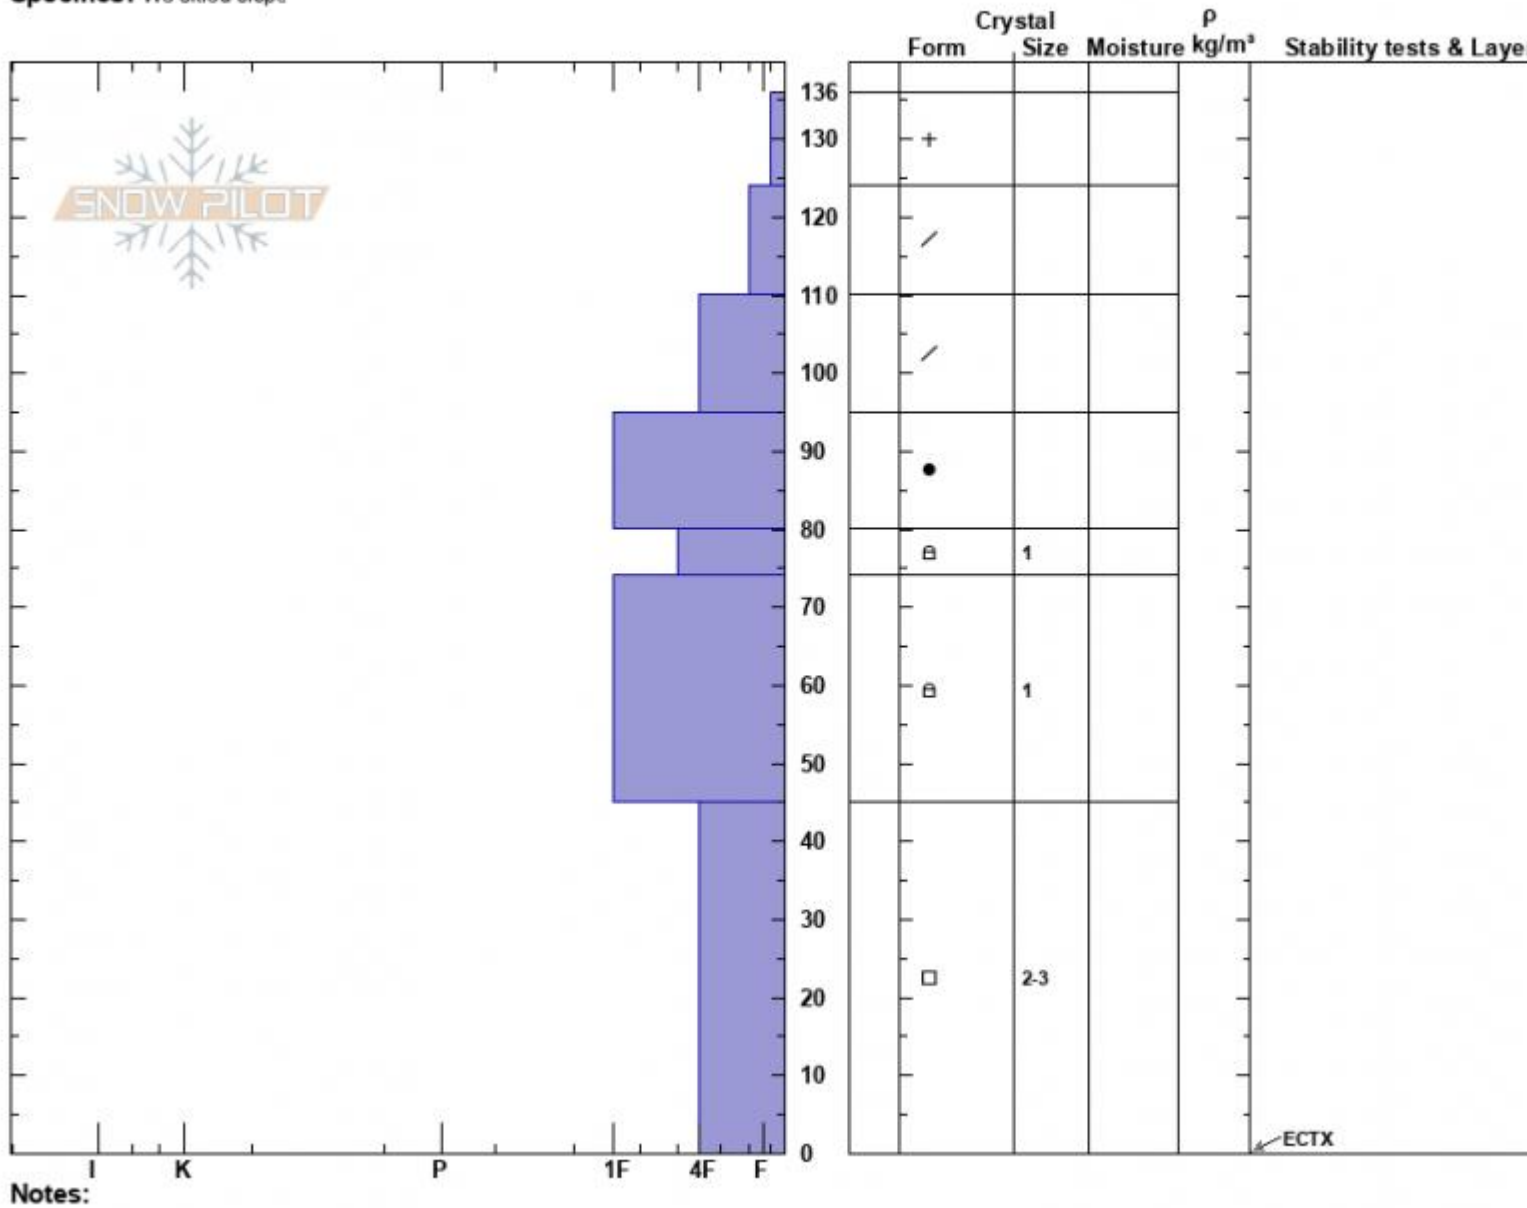

Throne North
 Bridger Range
 MT
 Elevation: 8340 ft
 Aspect: 78°
 Specifics: We skied slope

Alex Haddad
 03/23/2023 - 12:30pm
 Co-ord: 45.88257N, -110.95232W
 Slope Angle: 23°
 Wind Loading:

Stability: Good
 Air Temperature:
 Sky Cover: CLR
 Precipitation: NO
 Wind: Calm

HS:136
 PF:30
 PS:15
 Layer Notes:

Advisory Region
 Bridger Range
 Longitude
 -110.95W
 Latitude
 45.88N
 Bridger Range, 2023-03-23