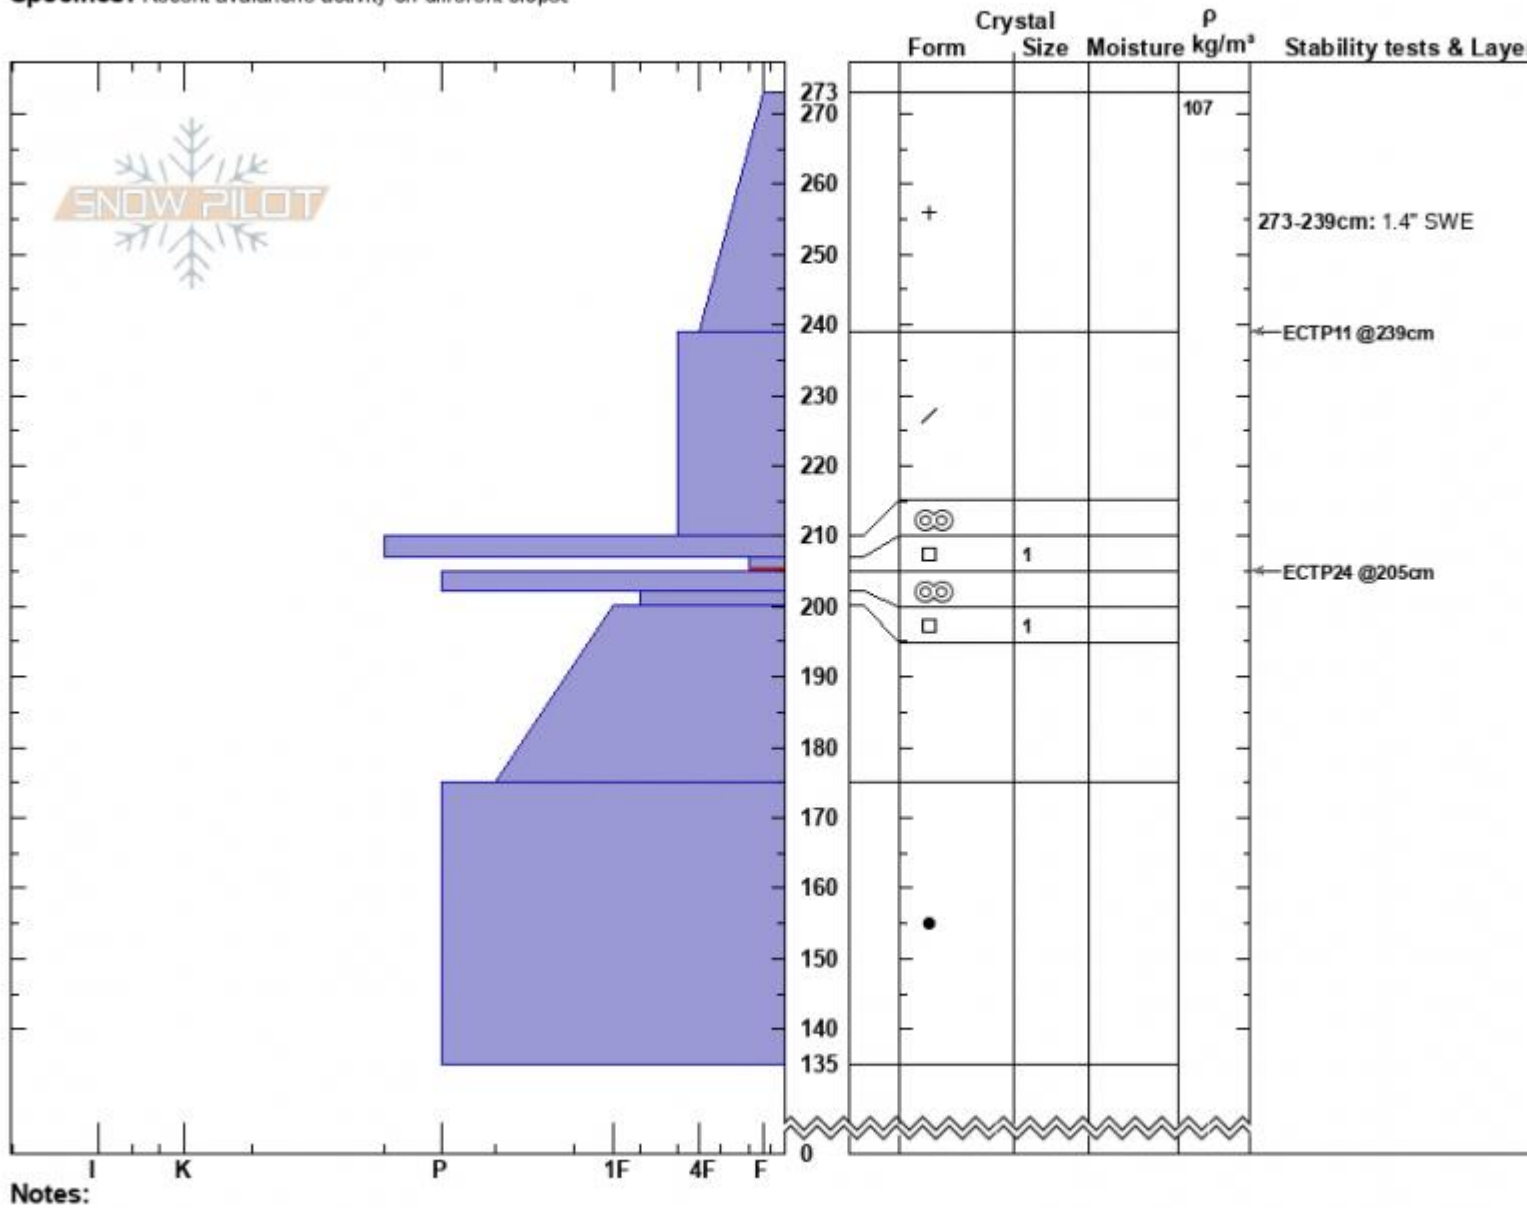

Wilderness Boundary
 Madison Range-S
 MT
 Elevation: 8850 ft
 Aspect: 245°
 Specifics: Recent avalanche activity on different slopes

Alex Haddad
 04/02/2023 - 12:21pm
 Co-ord: 44.97682N, -111.35953W
 Slope Angle: 30°
 Wind Loading: previous

Stability: Poor
 Air Temperature:
 Sky Cover:
 Precipitation: S-1
 Wind: SE Light Breeze

HS:273 Layer Notes:
 PF:45 273-239cm: 1.4" SWE
 207-205cm: Problematic layer

Notes:
 Advisory Region
 Southern Madison
 Longitude
 -111.36W
 Latitude
 44.87N
 Southern Madison, 2023-04-02