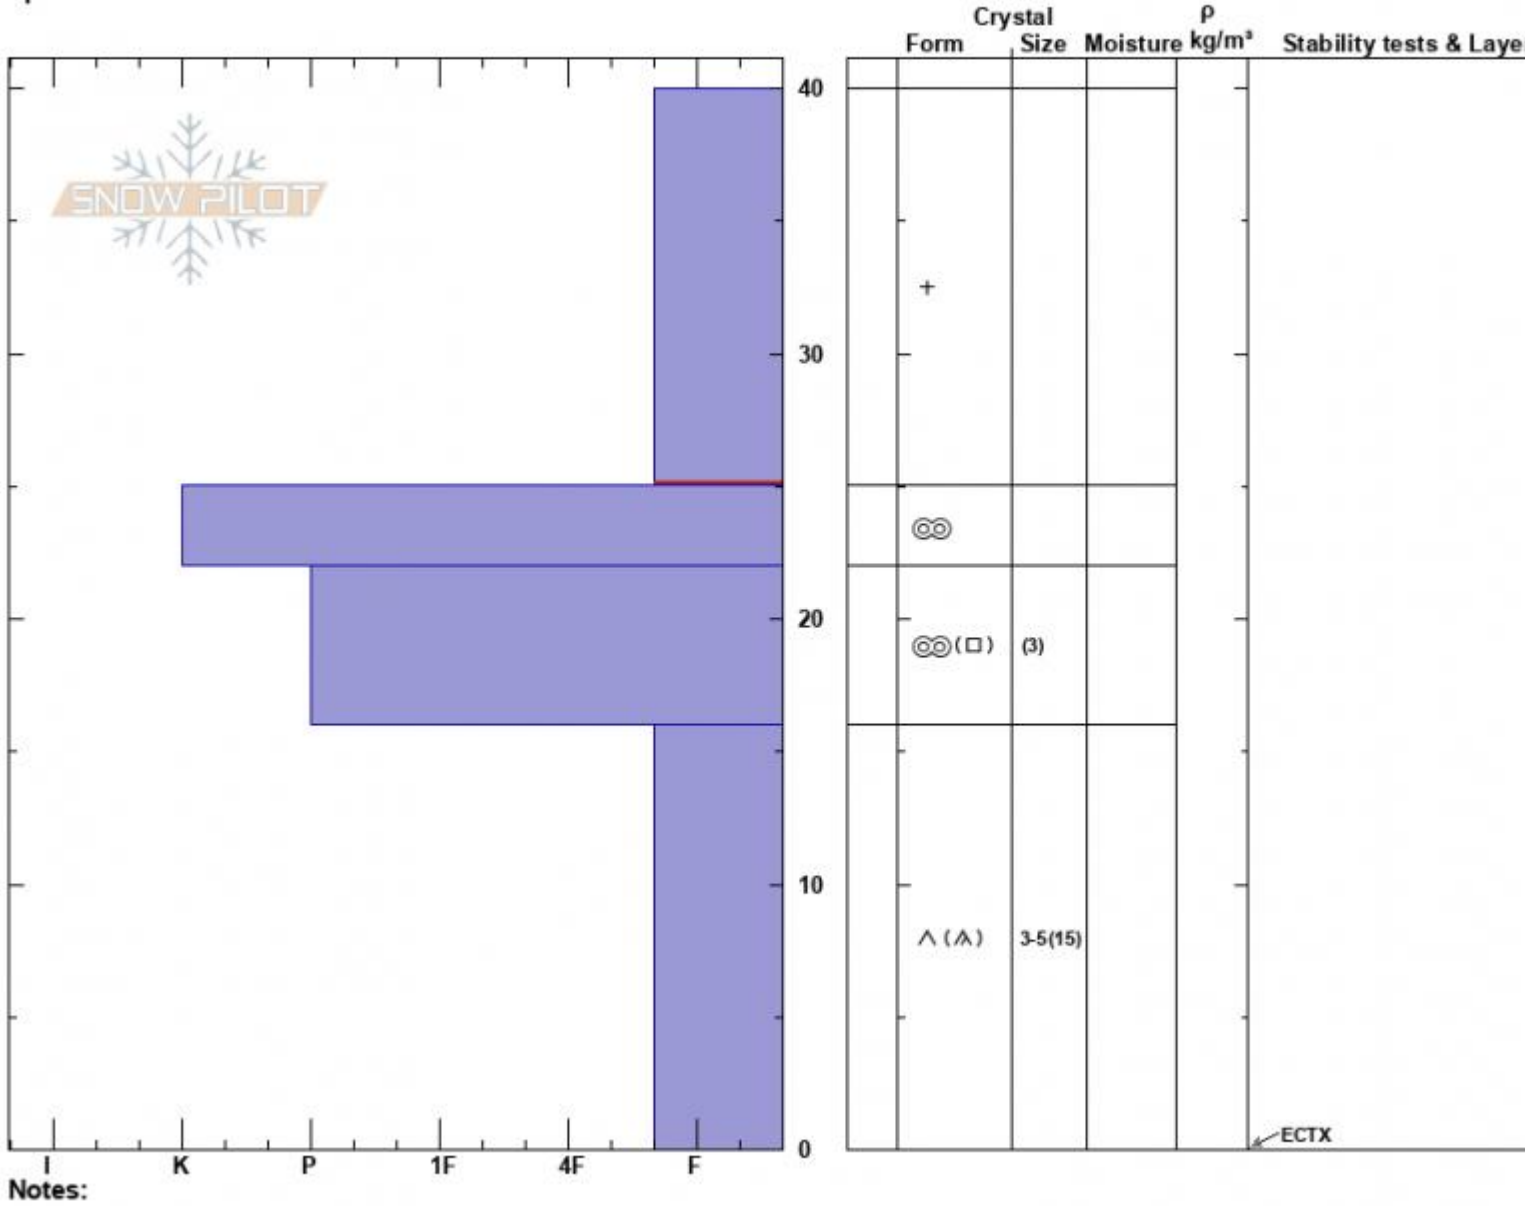

Ski Hill  
 Lionhead Range  
 MT  
 Elevation: 8000 ft  
 Aspect: 47°  
 Specifics:

Zach Peterson  
 12/03/2023 - 1:00pm  
 Co-ord:  
 Slope Angle: 18°  
 Wind Loading: no

Stability:  
 Air Temperature:  
 Sky Cover: OVC  
 Precipitation: NO  
 Wind: SW Light Breeze

HS:40  
 Layer Notes:  
 40-25cm: Problematic layer

Advisory Region  
 Lionhead Range  
 Longitude  
 -111.29W  
 Latitude  
 44.70N  
 Lionhead Range, 2023-12-03