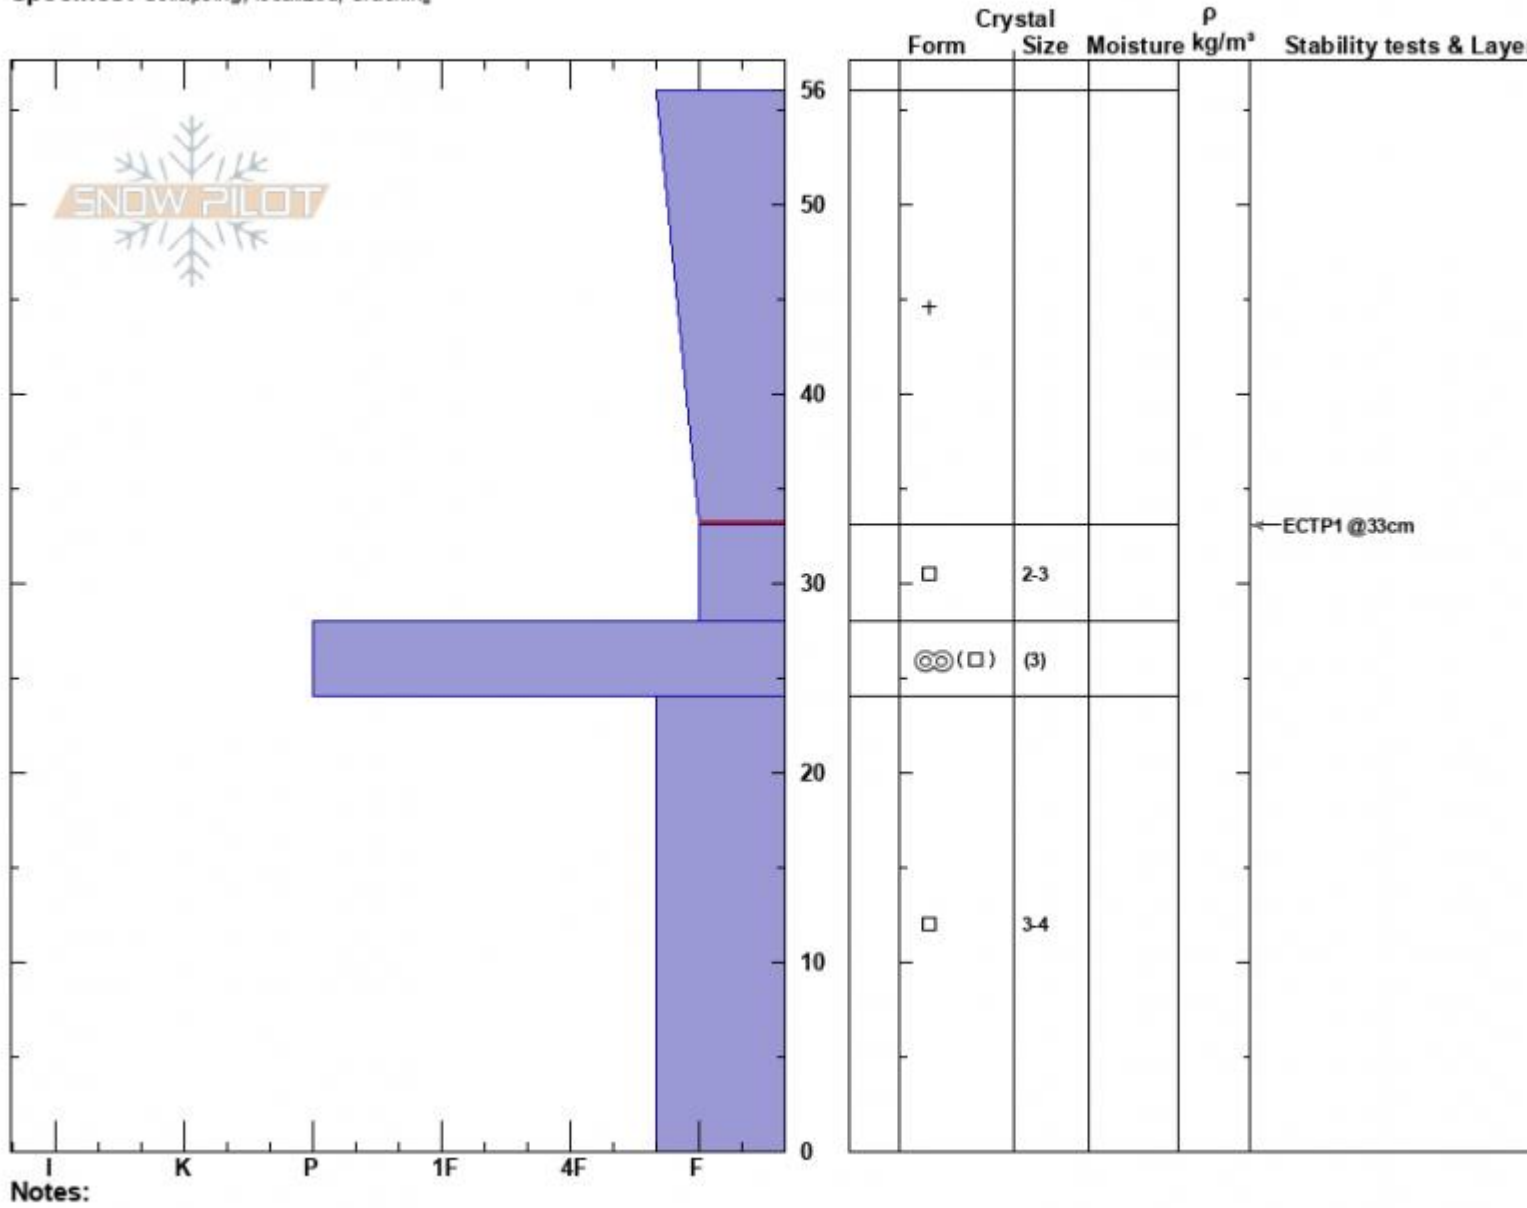

Lower Lionhead Ridge
 Lionhead Range
 MT
 Elevation: 8700 ft
 Aspect: 36°
 Specifics: Collapsing, localized; Cracking

Zach Peterson
 12/03/2023 - 2:00pm
 Co-ord:
 Slope Angle: 27°
 Wind Loading: previous

Stability:
 Air Temperature:
 Sky Cover: OVC
 Precipitation: NO
 Wind: W Moderate

HS:56
 Layer Notes:
 56-33cm: Problematic layer

Advisory Region
 Lionhead Range
 Longitude
 -111.32W
 Latitude
 44.71N
 Lionhead Range, 2023-12-03