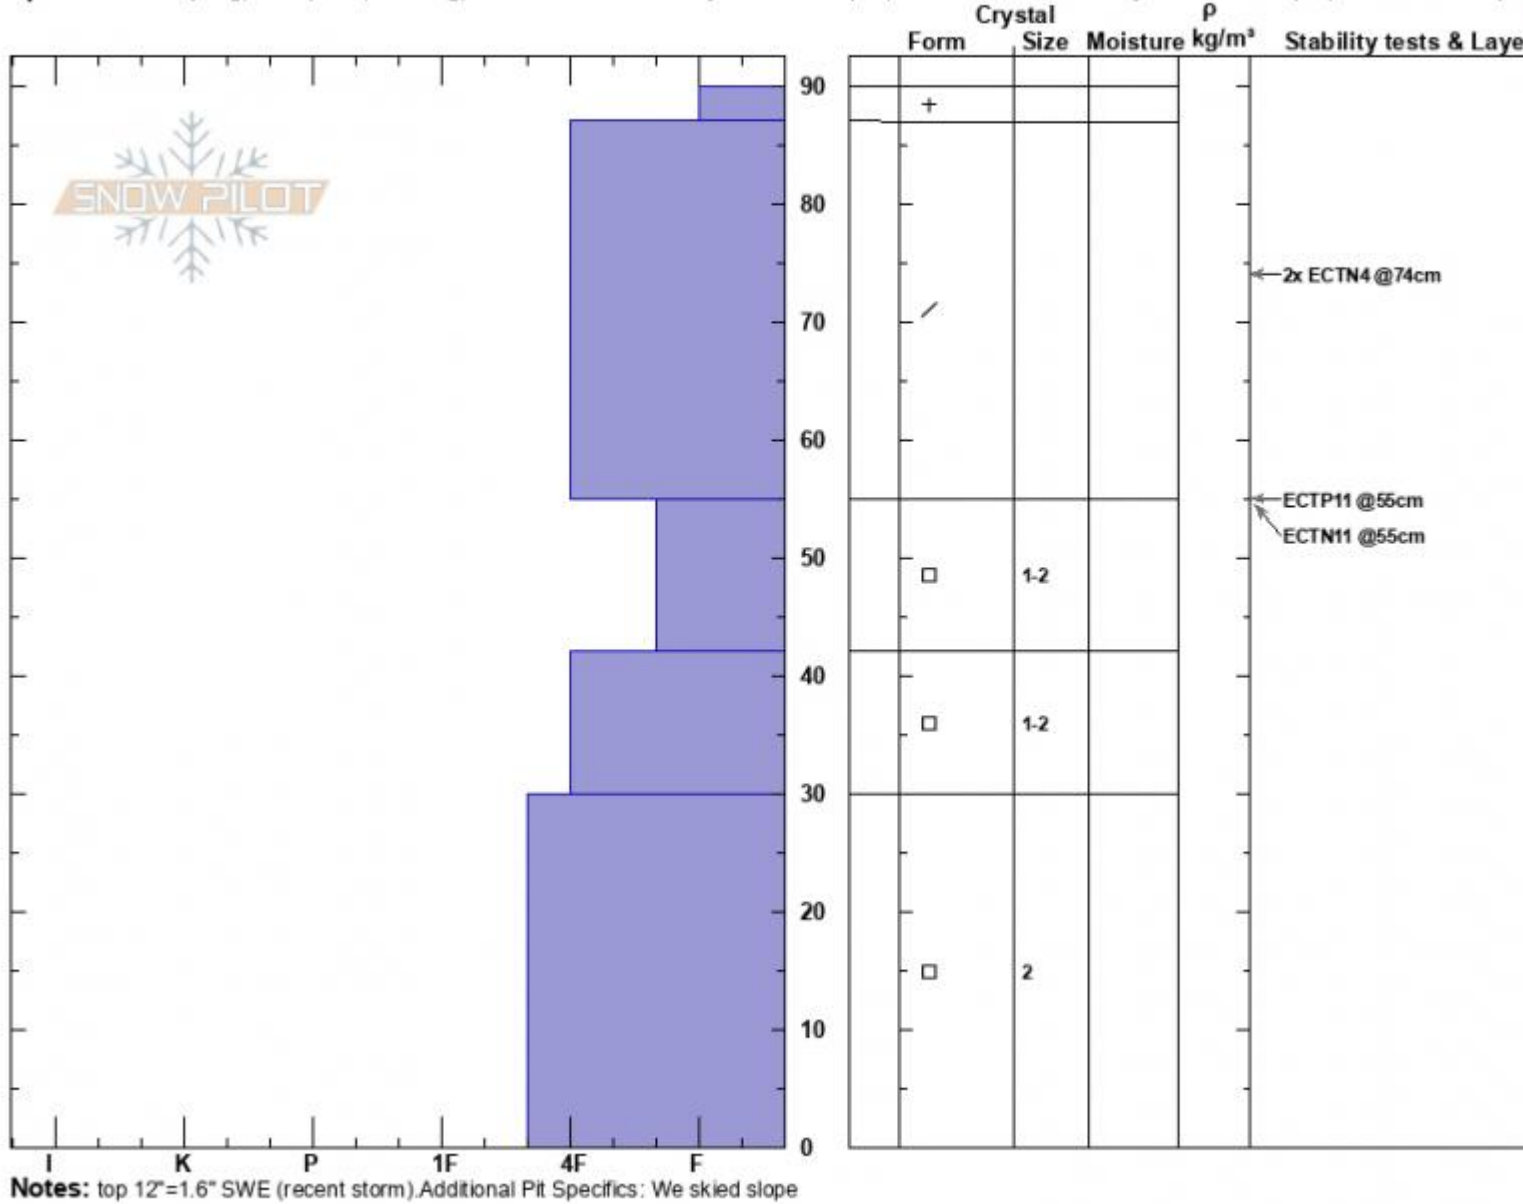

Wade's/Rob's Knob
 Cooke City
 MT
 Elevation: 9520 ft
 Aspect: 50°

Alex Marienthal
 12/05/2023 - 11:40am
 Co-ord: 45.06757N, -109.95193W
 Slope Angle: 25°
 Wind Loading: previous

Stability: Poor
 Air Temperature:
 Sky Cover: OVC
 Precipitation: S-1
 Wind: Calm

HS:90
 PF:69
 Layer Notes: 55-42cm:Problematic layer

Specifics: Collapsing, widespread; Cracking; Recent avalanche activity on similar slopes; Recent avalanche activity on different slopes; Ski tracks on slope

Advisory Region
 Cooke City
 Longitude
 -109.95W
 Latitude
 45.05N
 Cooke City, 2023-12-06