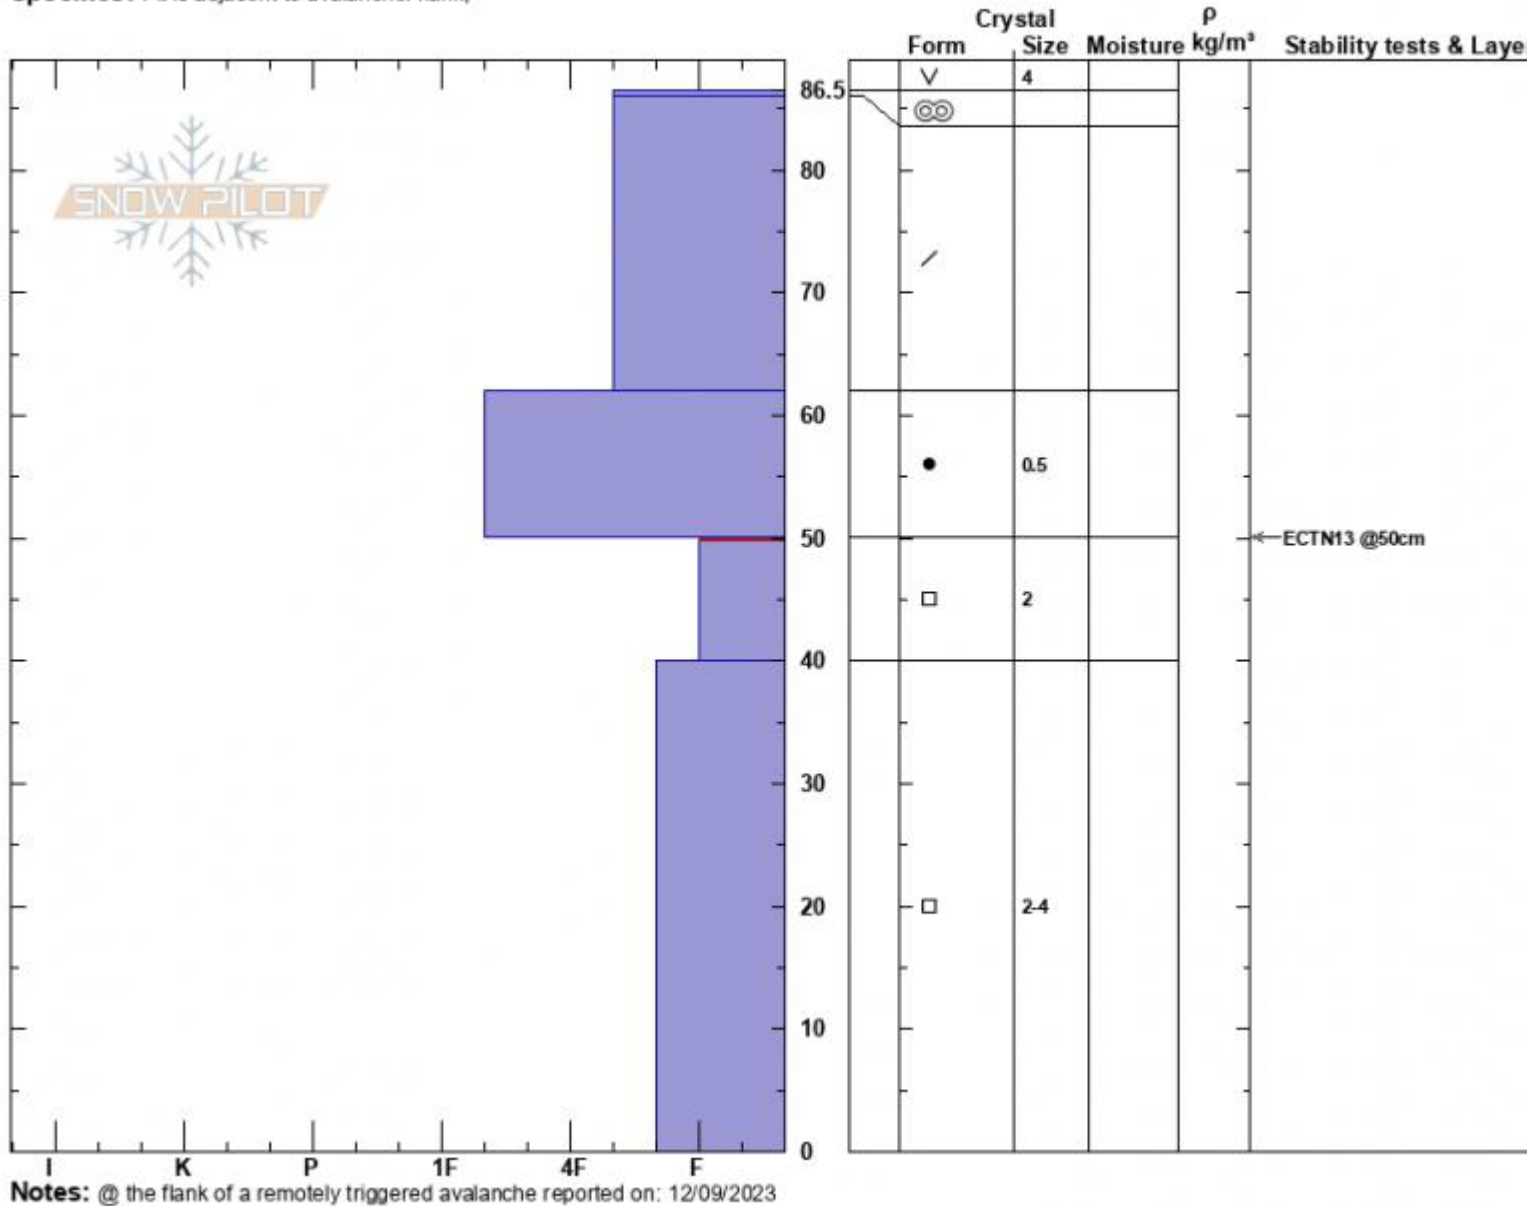

Tepee Basin Avalanche
 Madison Range-S
 MT
 Elevation: 9260 ft
 Aspect: 20°
 Specifics: Pit is adjacent to avalanche: flank;

Zach Peterson
 12/13/2023 - 11:45am
 Co-ord: 44.90382N, -111.19498W
 Slope Angle: 32°
 Wind Loading:

Stability: Fair
 Air Temperature:
 Sky Cover: CLR
 Precipitation: NO
 Wind: Calm

HS:86.5 Layer Notes:
 50-40cm: Problematic layer

Advisory Region
 Southern Madison
 Longitude
 -111.19W
 Latitude
 44.90N

Forecast link: [GNFAC Avalanche Forecast for Thu Dec 14, 2023](#)
 Southern Madison, 2023-12-13