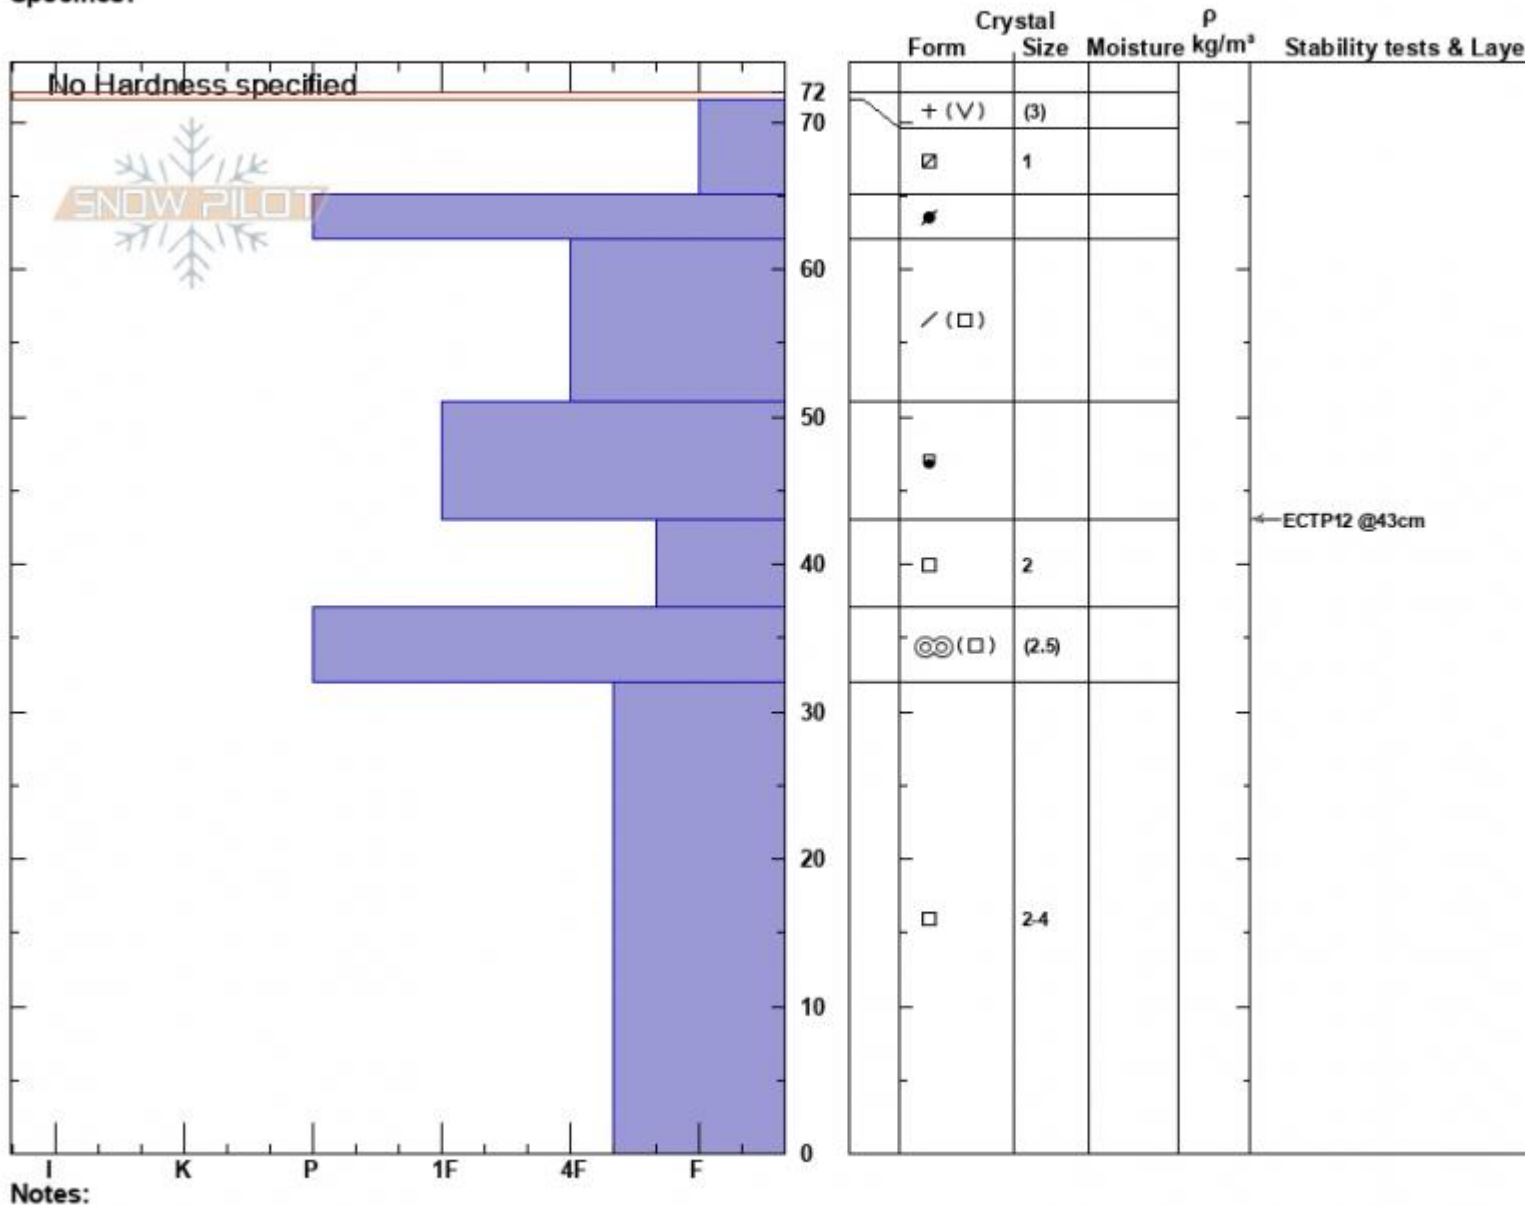

Tepee Boundary S
 Madison Range-S
 MT
 Elevation: 9600 ft
 Aspect: 171°
 Specifics:

Zach Peterson
 12/22/2023 - 1:00pm
 Co-ord: 44.91395N, -111.18864W
 Slope Angle: 15°
 Wind Loading: previous

Stability: Poor
 Air Temperature:
 Sky Cover: BKN
 Precipitation: S-1
 Wind: SW Moderate

HS:72
 Layer Notes:
 43-37cm: Problematic layer

Advisory Region
 Southern Madison
 Longitude
 -111.19W
 Latitude
 44.90N
 Southern Madison, 2023-12-22