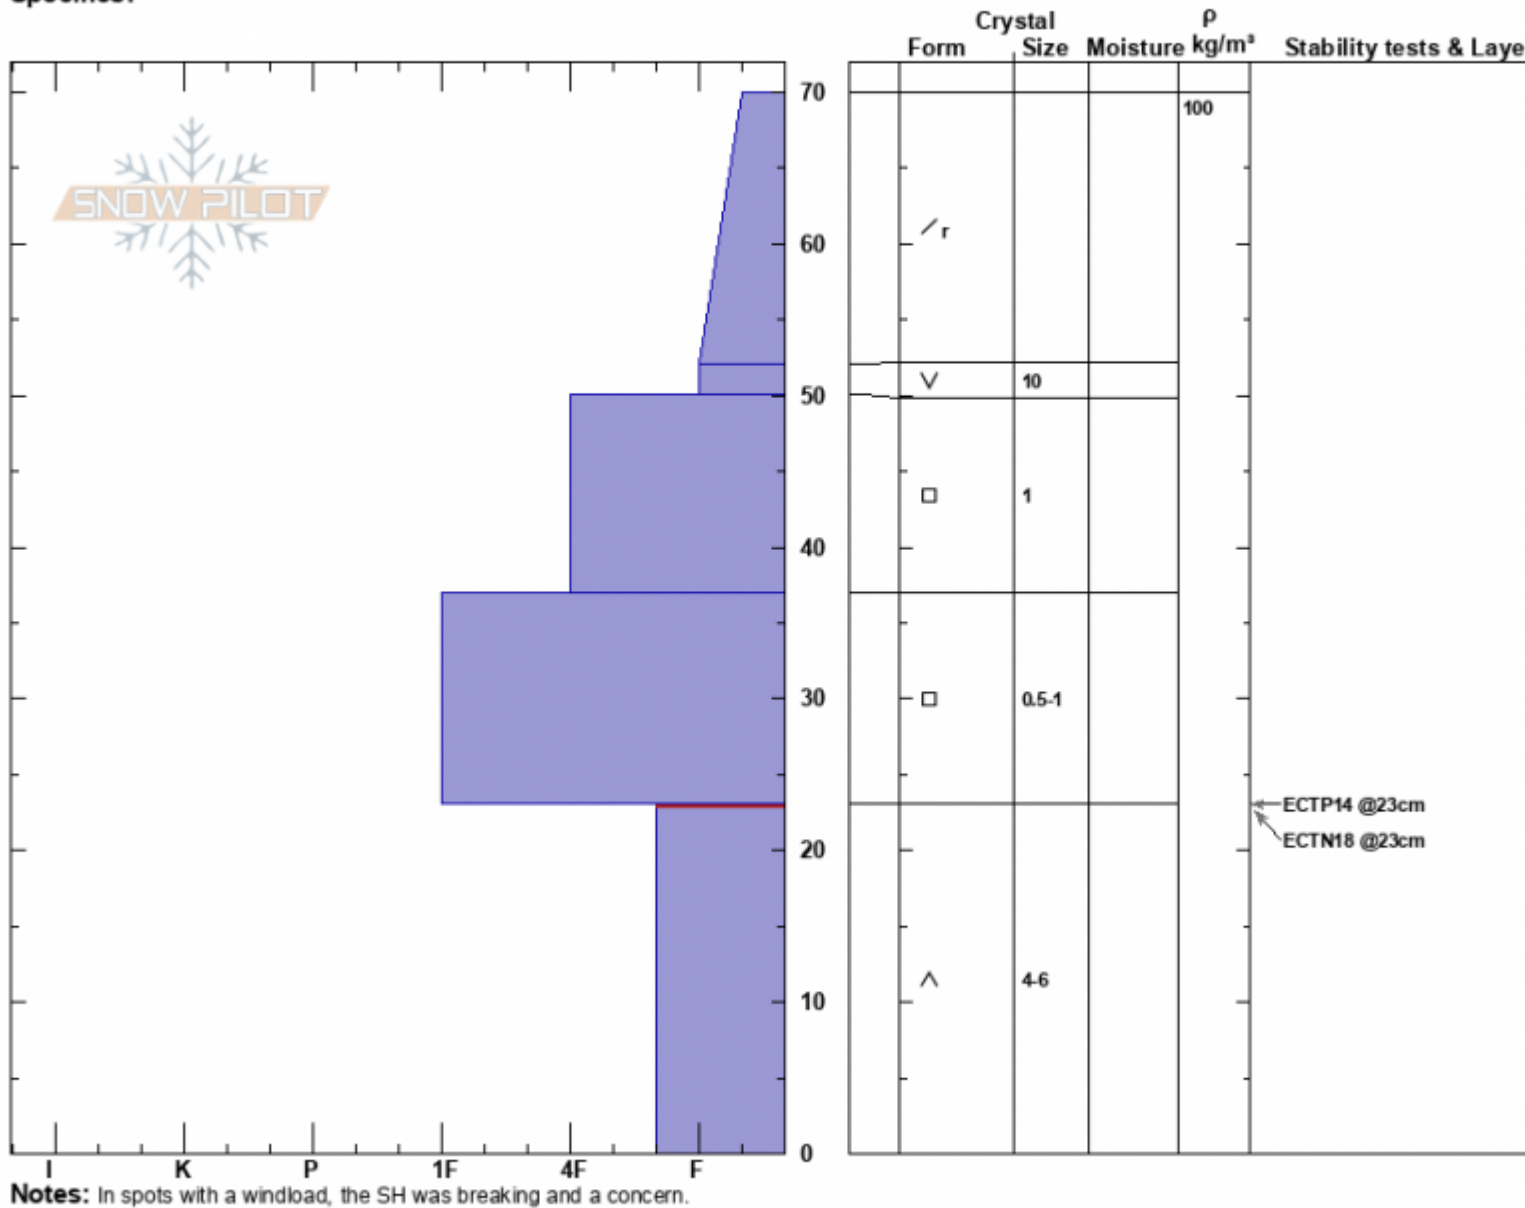

Marge  
 Lionhead Range  
 MT  
 Elevation: 9020 ft  
 Aspect: 65°  
 Specifics:

Doug Chabot-Admin  
 12/24/2023 - 10:00am  
 Co-ord: 44.71481N, -111.31743W  
 Slope Angle: 27°  
 Wind Loading:

Stability: Fair  
 Air Temperature: -11°C  
 Sky Cover: CLR  
 Precipitation: NO  
 Wind:

HS:70  
 Layer Notes:  
 23-0cm: Problematic layer

Advisory Region  
 Lionhead Range  
 Longitude  
 -111.32W  
 Latitude  
 44.71N  
 Lionhead Range, 2023-12-25