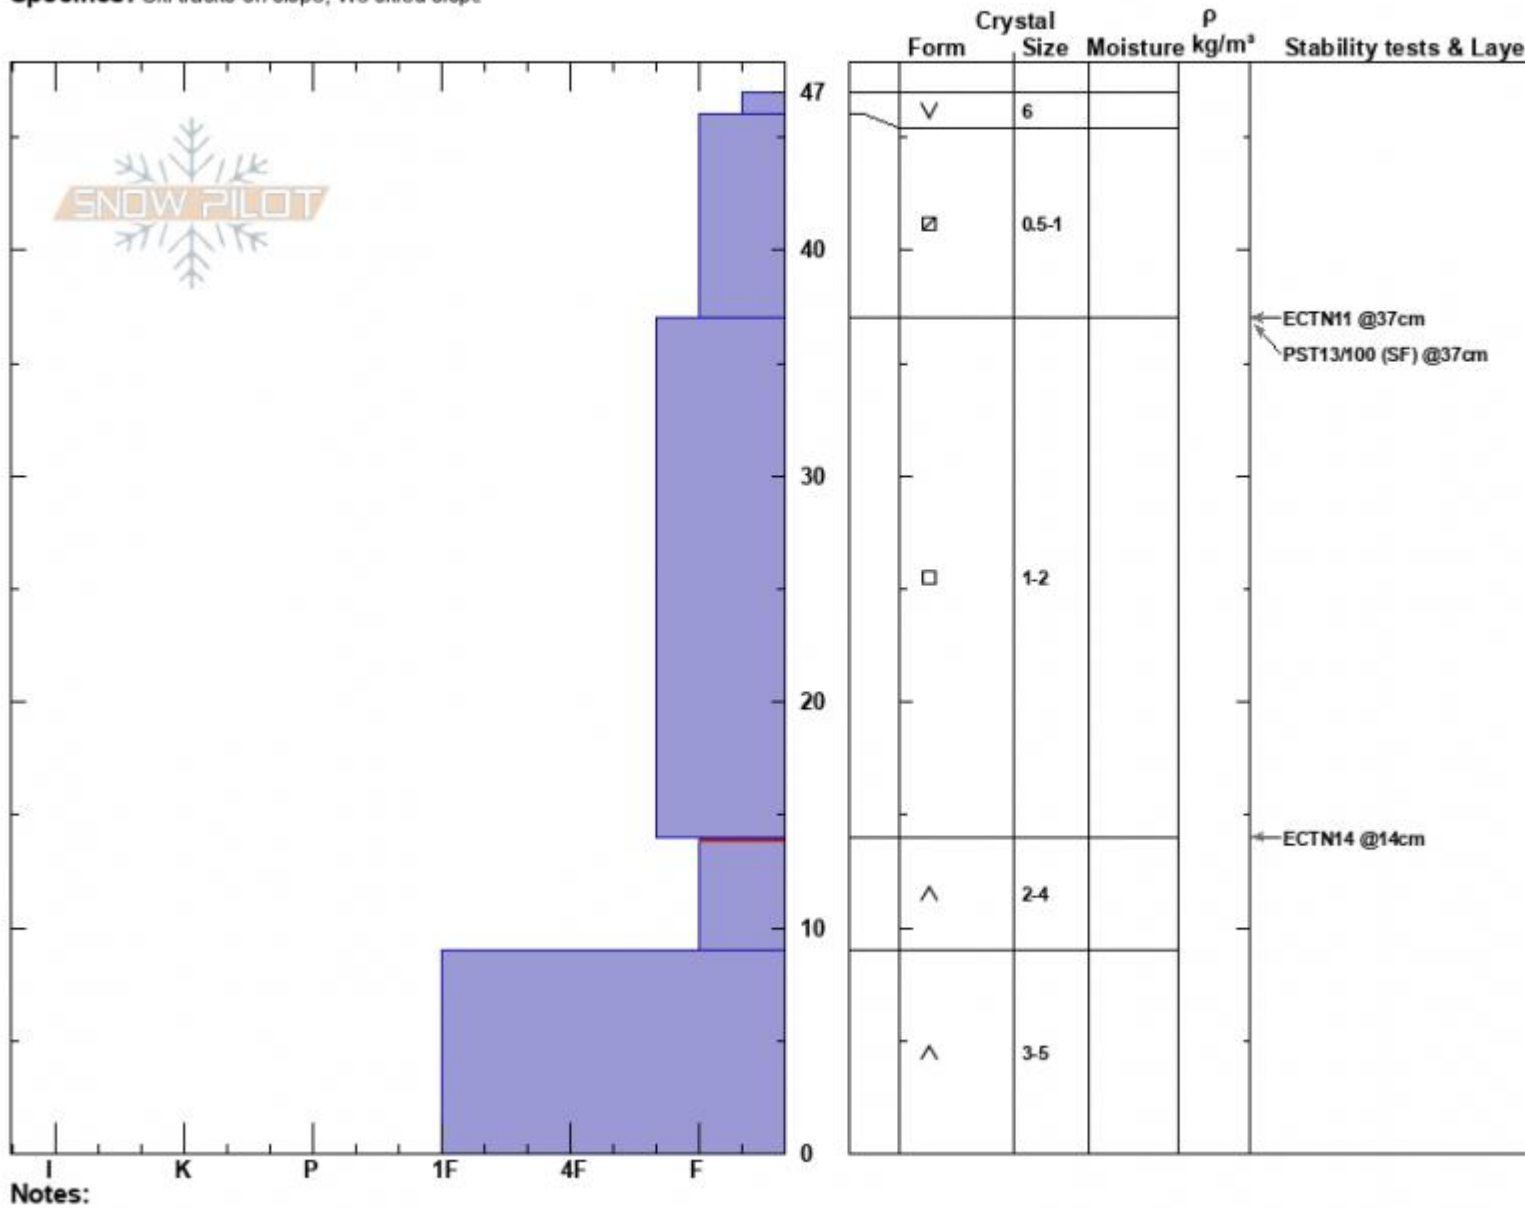

Bear Basin Cornice  
 Madison Range-N  
 MT  
 Elevation: 9200 ft  
 Aspect: 100°  
 Specifics: Ski tracks on slope; We skied slope

Dave Zinn  
 01/01/2024 - 11:40am  
 Co-ord: 45.32519N, -111.38182W  
 Slope Angle: 20°  
 Wind Loading: no

Stability: Very Good  
 Air Temperature:  
 Sky Cover: SCT  
 Precipitation: NO  
 Wind: S Light Breeze

HS:47  
 PF:45  
 Layer Notes:  
 14-9cm: Problematic layer

Advisory Region  
 Northern Madison  
 Longitude  
 -111.38W  
 Latitude  
 45.35N  
 Northern Madison, 2024-01-01