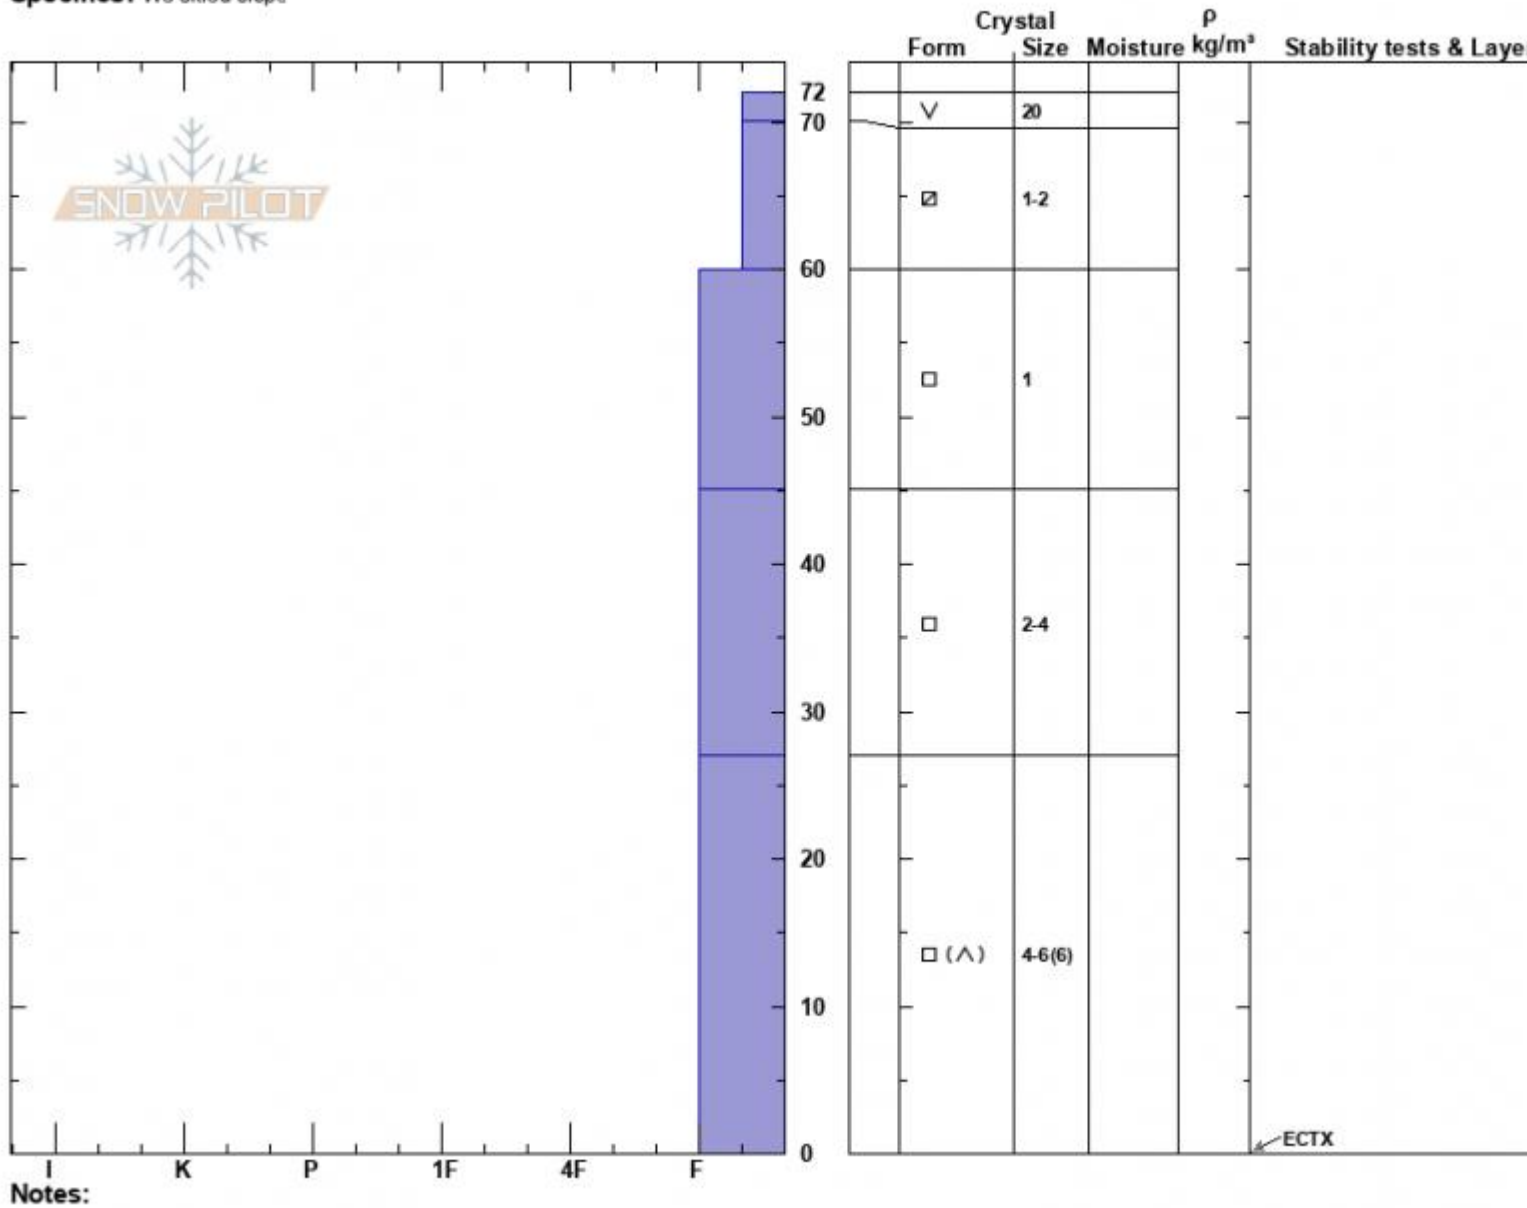

Bacon Rind Meadow
 Madison Range-S
 MT
Elevation: 8850 ft
Aspect: 80°
Specifics: We skied slope

Dave Zinn
 01/02/2024 - 11:15am
Co-ord: 44.96977N, -111.09560W
Slope Angle: 25°
Wind Loading: no

Stability: Very Good
Air Temperature:
Sky Cover: BKN
Precipitation: NO
Wind: Calm

HS:72
PF:70
Layer Notes:

Advisory Region
 Southern Madison
 Longitude
 -111.10W
 Latitude
 44.96N
 Southern Madison, 2024-01-02