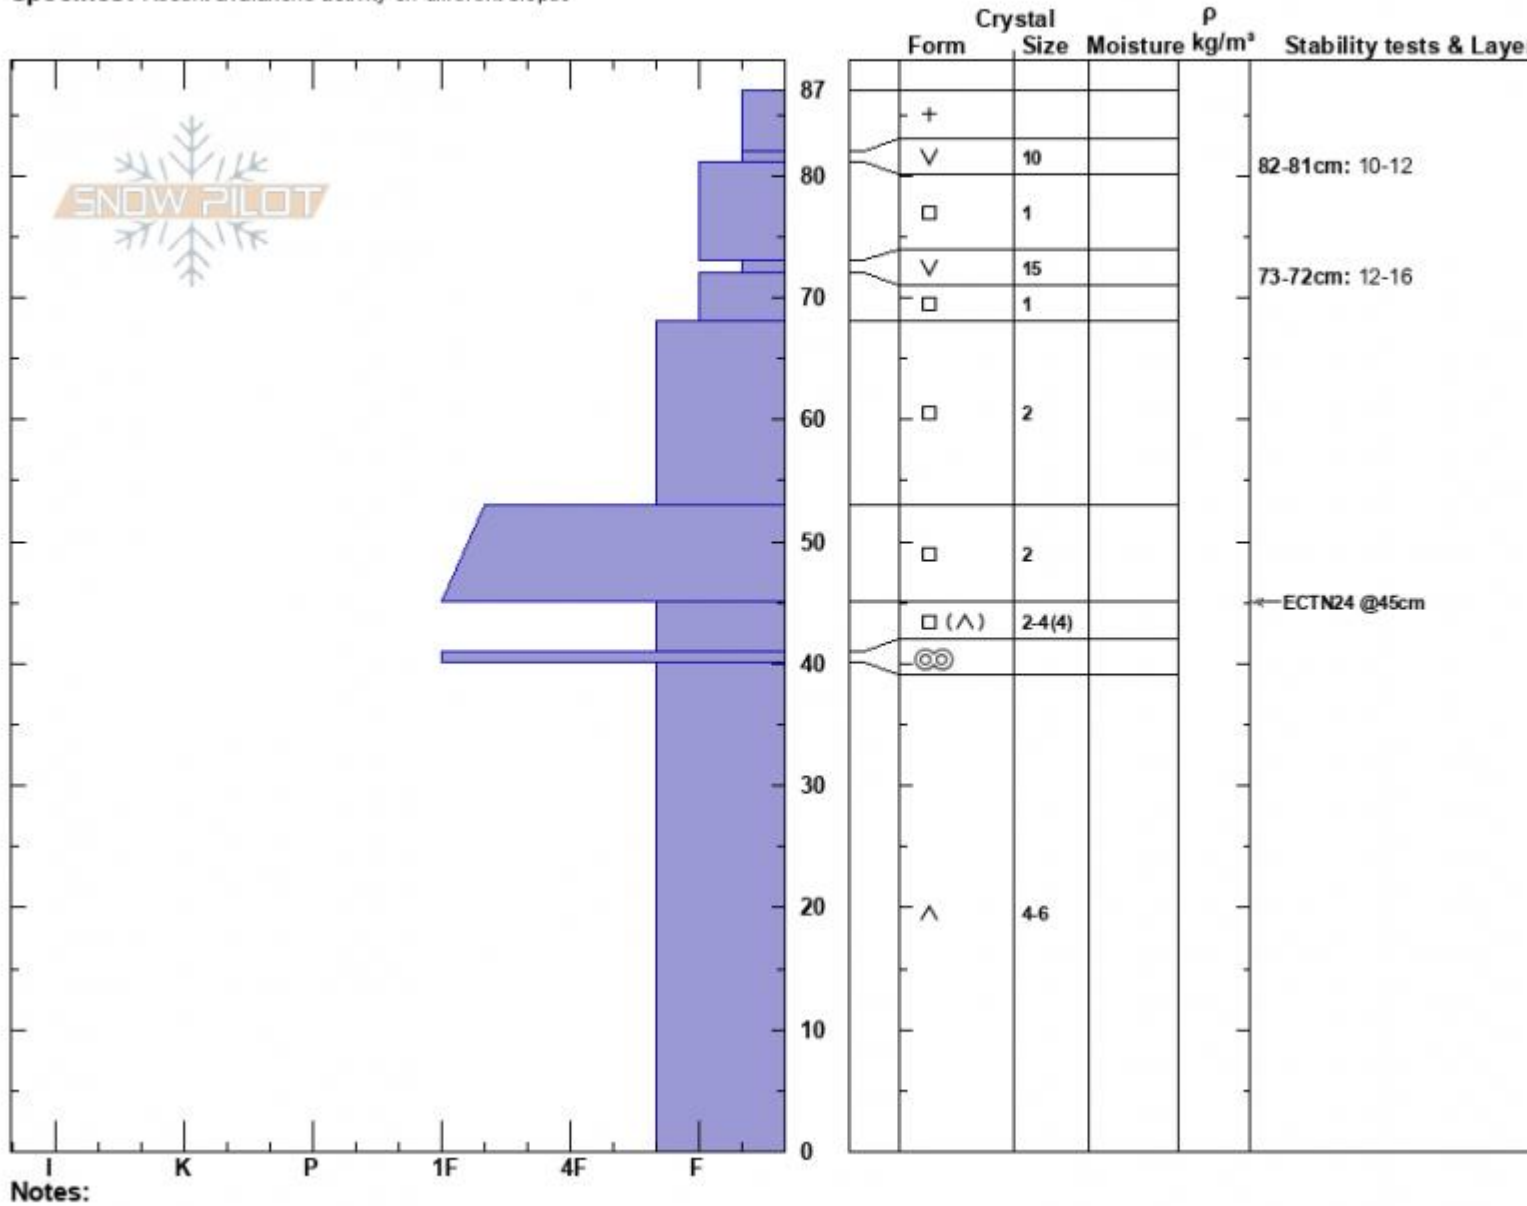

Second Yellow Mule
 Madison Range-N
 MT
 Elevation: 9450 ft
 Aspect: 8°
 Specifics: Recent avalanche activity on different slopes

Zach Peterson
 01/06/2024 - 12:00pm
 Co-ord: 45.17441N, -111.40228W
 Slope Angle: 29°
 Wind Loading: previous

Stability: Good
 Air Temperature:
 Sky Cover: BKN
 Precipitation: NO
 Wind: S Calm

HS:87
 PF:60
 Layer Notes:
 82-81cm: 10-12
 73-72cm: 12-16
 45-41cm: Problematic layer

Advisory Region
 Northern Madison
 Longitude
 -111.38W
 Latitude
 45.17N
 Northern Madison, 2024-01-06