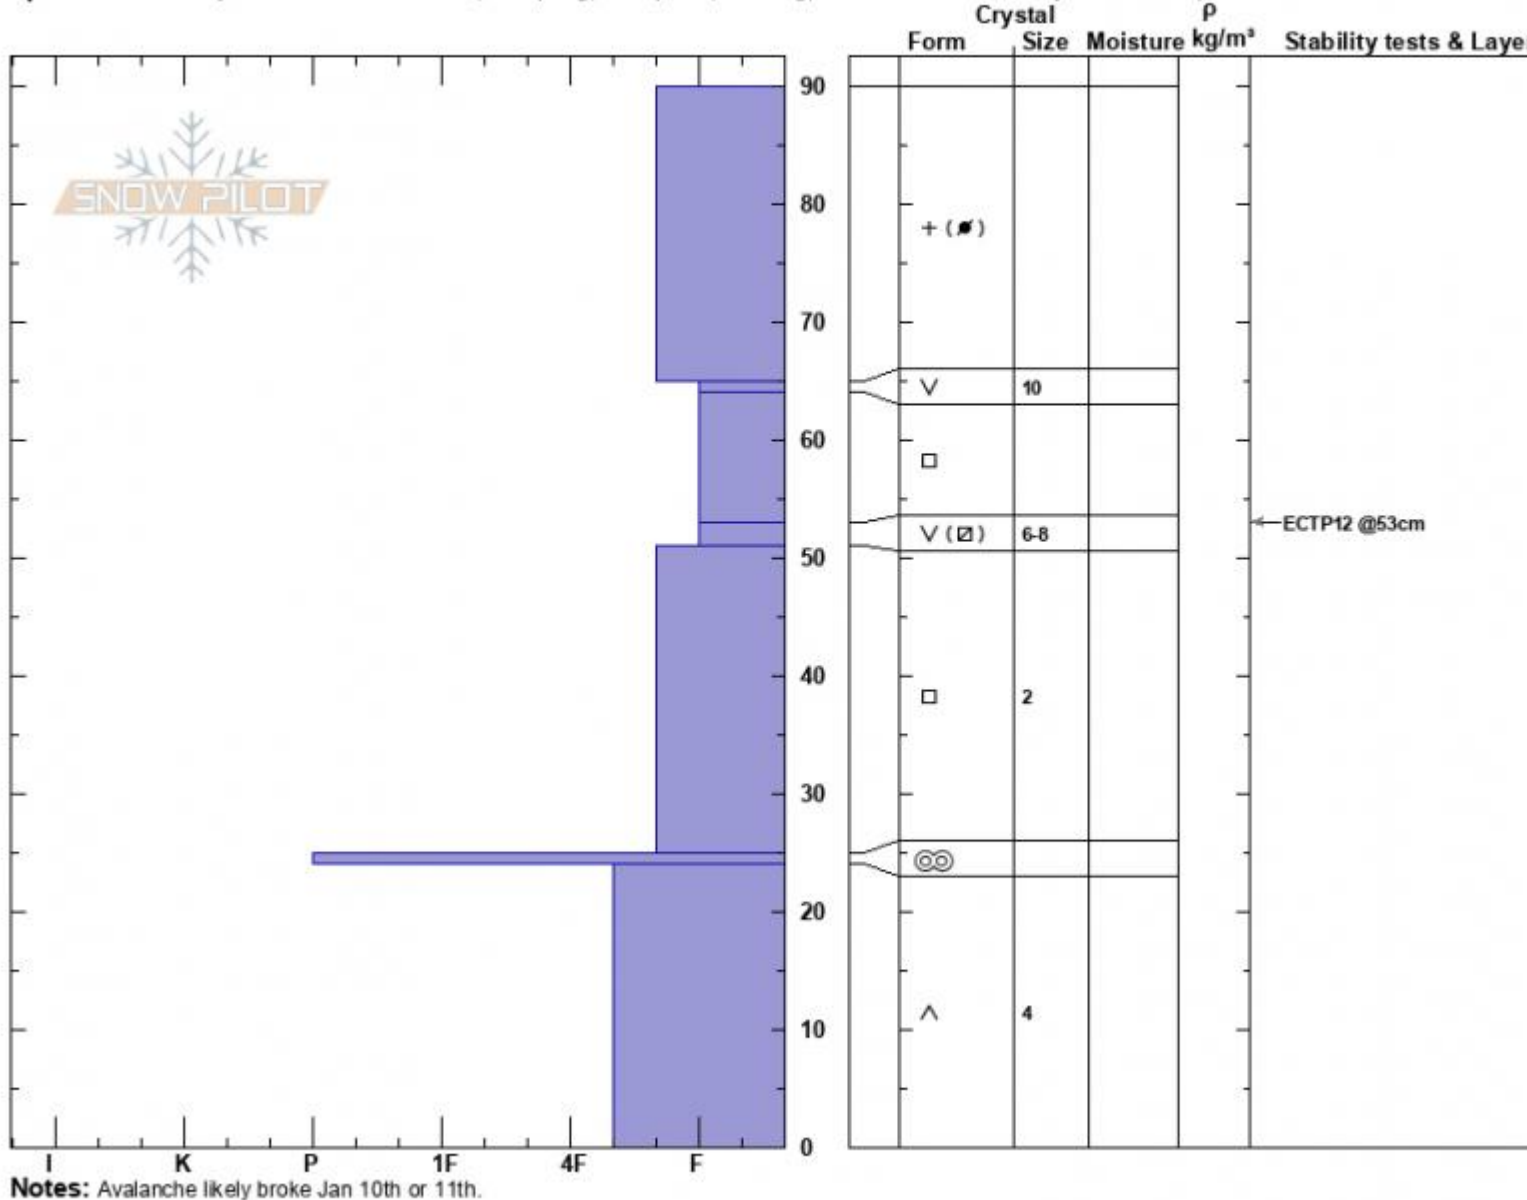

Ski Hill  
 Lionhead Range  
 MT  
 Elevation: 8100 ft  
 Aspect: 80°

Ian Hoyer  
 01/16/2024 - 2:00pm  
 Co-ord: 44.70904N, -111.29771W  
 Slope Angle: 25°  
 Wind Loading: no

Stability: Poor  
 Air Temperature:  
 Sky Cover: BKN  
 Precipitation: NO  
 Wind: Calm

HS:90  
 PF:65  
 Layer Notes:  
 53-51cm: Problematic layer

Specifics: Pit is adjacent to avalanche: crown; Collapsing, widespread; Cracking; Recent avalanche activity on similar slopes

Advisory Region  
 Lionhead Range  
 Longitude  
 -111.32W  
 Latitude  
 44.71N

**Avalanche Details:** [Collapses and cracking at Lionhead](#)  
 Lionhead Range, 2024-01-16