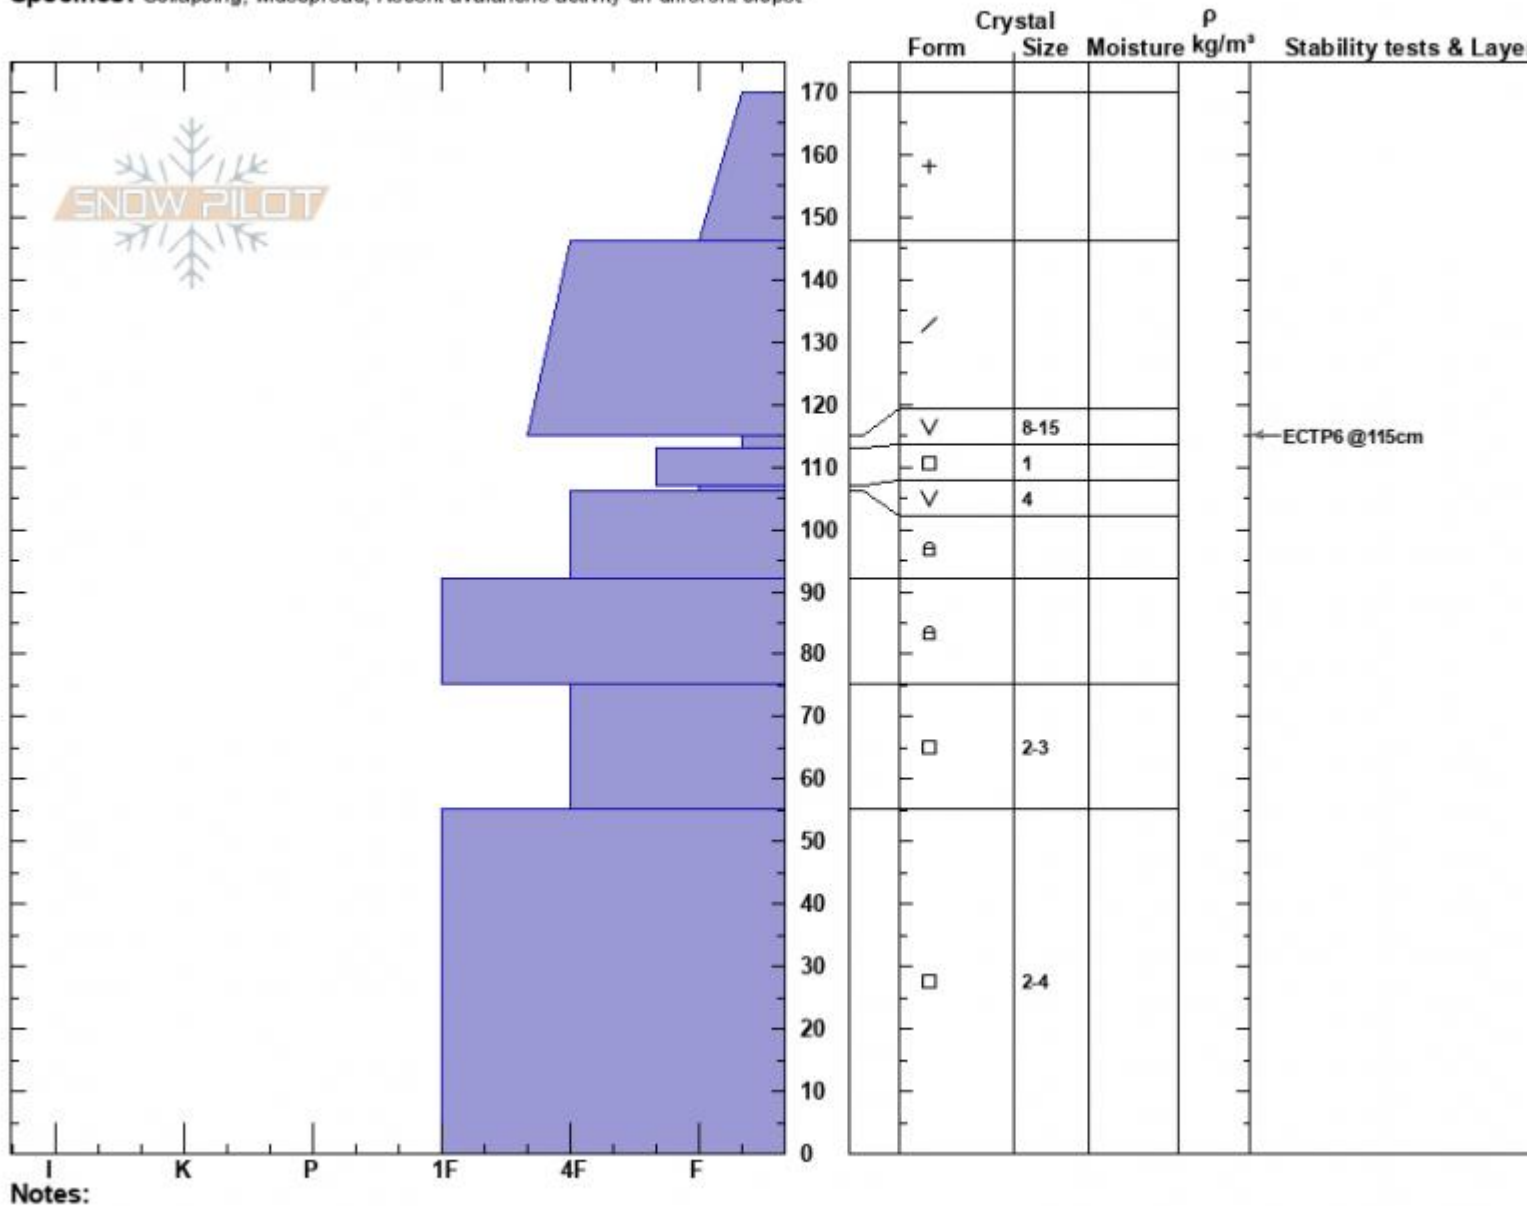

Wilderness Boundary
 Beartooths
 MT
 Elevation: 9600 ft
 Aspect: 350°
 Specifics: Collapsing, widespread; Recent avalanche activity on different slopes

Zach Peterson
 01/17/2024 - 1:00pm
 Co-ord: 45.08798N, -109.90532W
 Slope Angle: 22°
 Wind Loading: no

Stability: Poor
 Air Temperature:
 Sky Cover: OVC
 Precipitation: S1
 Wind: Calm

HS:170 Layer Notes:
 115-113cm: Problematic layer

Advisory Region
 Cooke City
 Longitude
 -109.93W
 Latitude
 45.07N
 Avalanche Details: [Remote Trigger, Cooke City](#)
 Cooke City, 2024-01-17