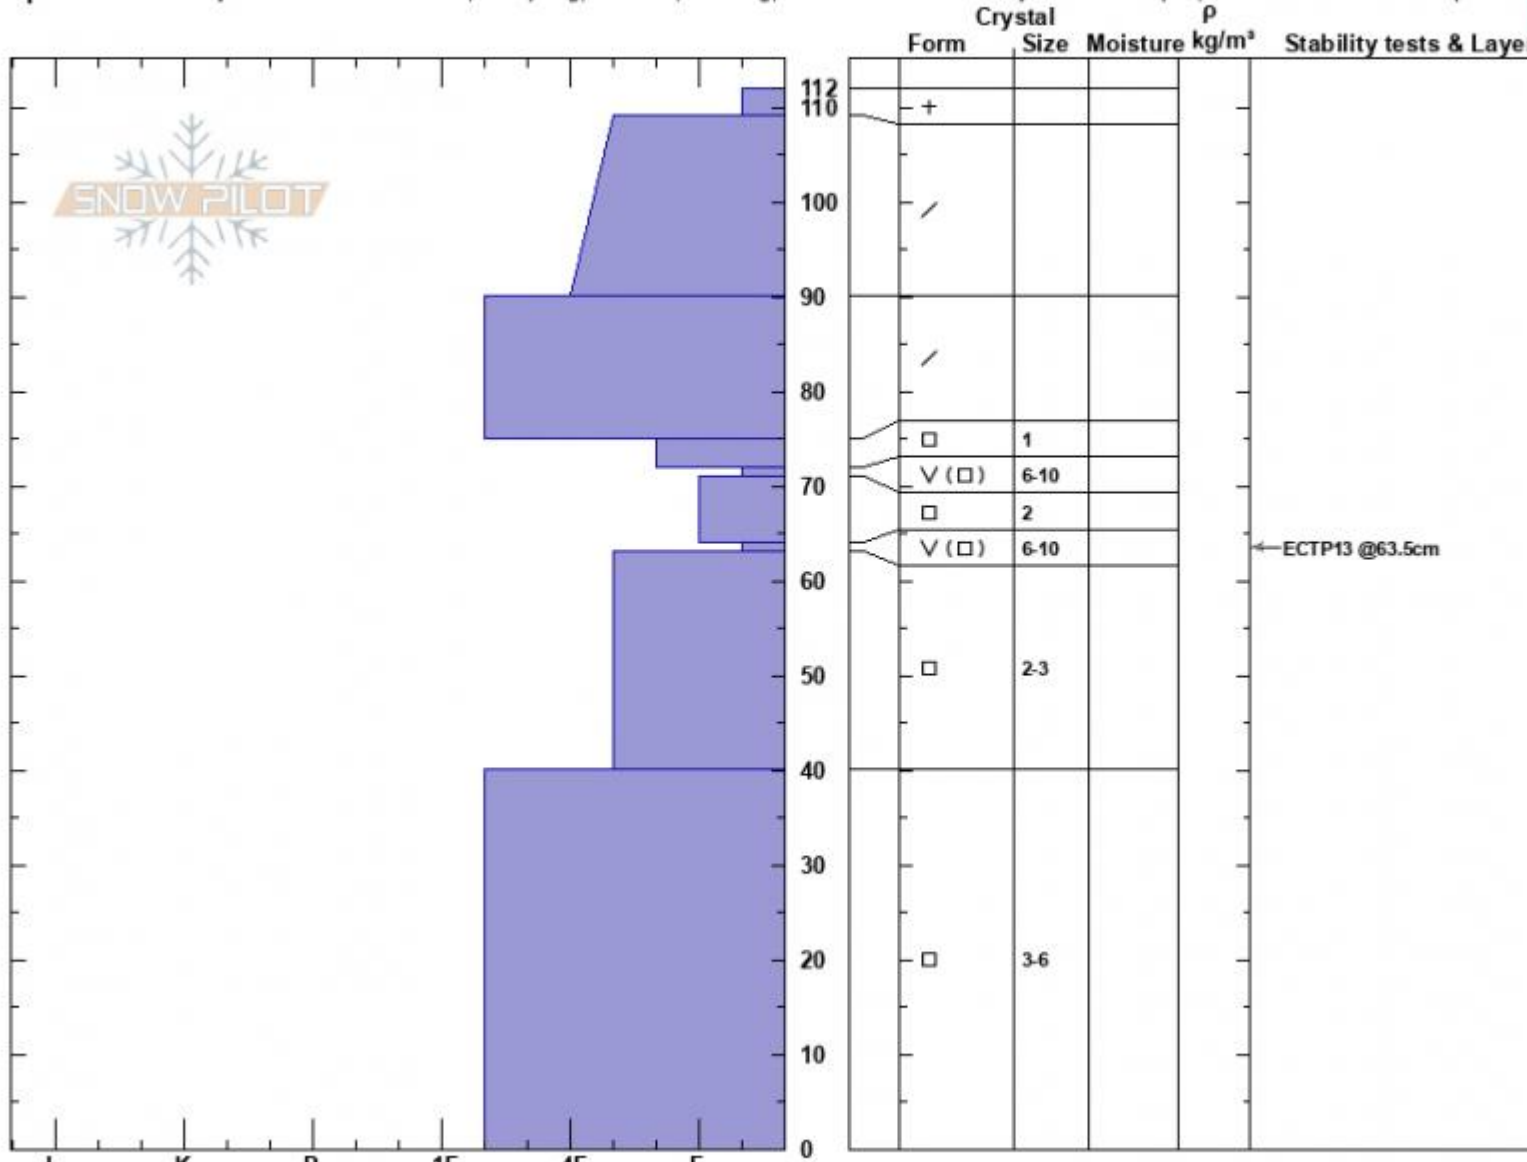

TargheeCrk, Lionhead
Henry Mtns
MT

Alex Marienthal
01/26/2024 - 12:35pm
Co-ord: 44.73732N, -111.37429W
Slope Angle: 25°
Wind Loading: no

Stability: Poor
Air Temperature:
Sky Cover: SCT
Precipitation: NO
Wind: Calm

HS:112 Layer Notes:
PF:90 64-63cm:Problematic layer

Specifics: Pit is adjacent to avalanche: other; Collapsing, localized; Cracking; Recent avalanche activity on similar slopes; Snowmobile tracks on slope

Notes: Dug 200' away on the same slope as an avalanche that occurred in last 3-6 days. R3-D2, 1-2' deep, 150' wide. Cracking around our sled tracks on the approached pit. Upper layer of surface likely collapsed prior to digging/testing. Additional Pit Specifics: Recent avalanche activity on different slopes; V

Advisory Region
Lionhead Range
Longitude
-111.32W
Latitude
44.71N
Lionhead Range, 2024-01-28