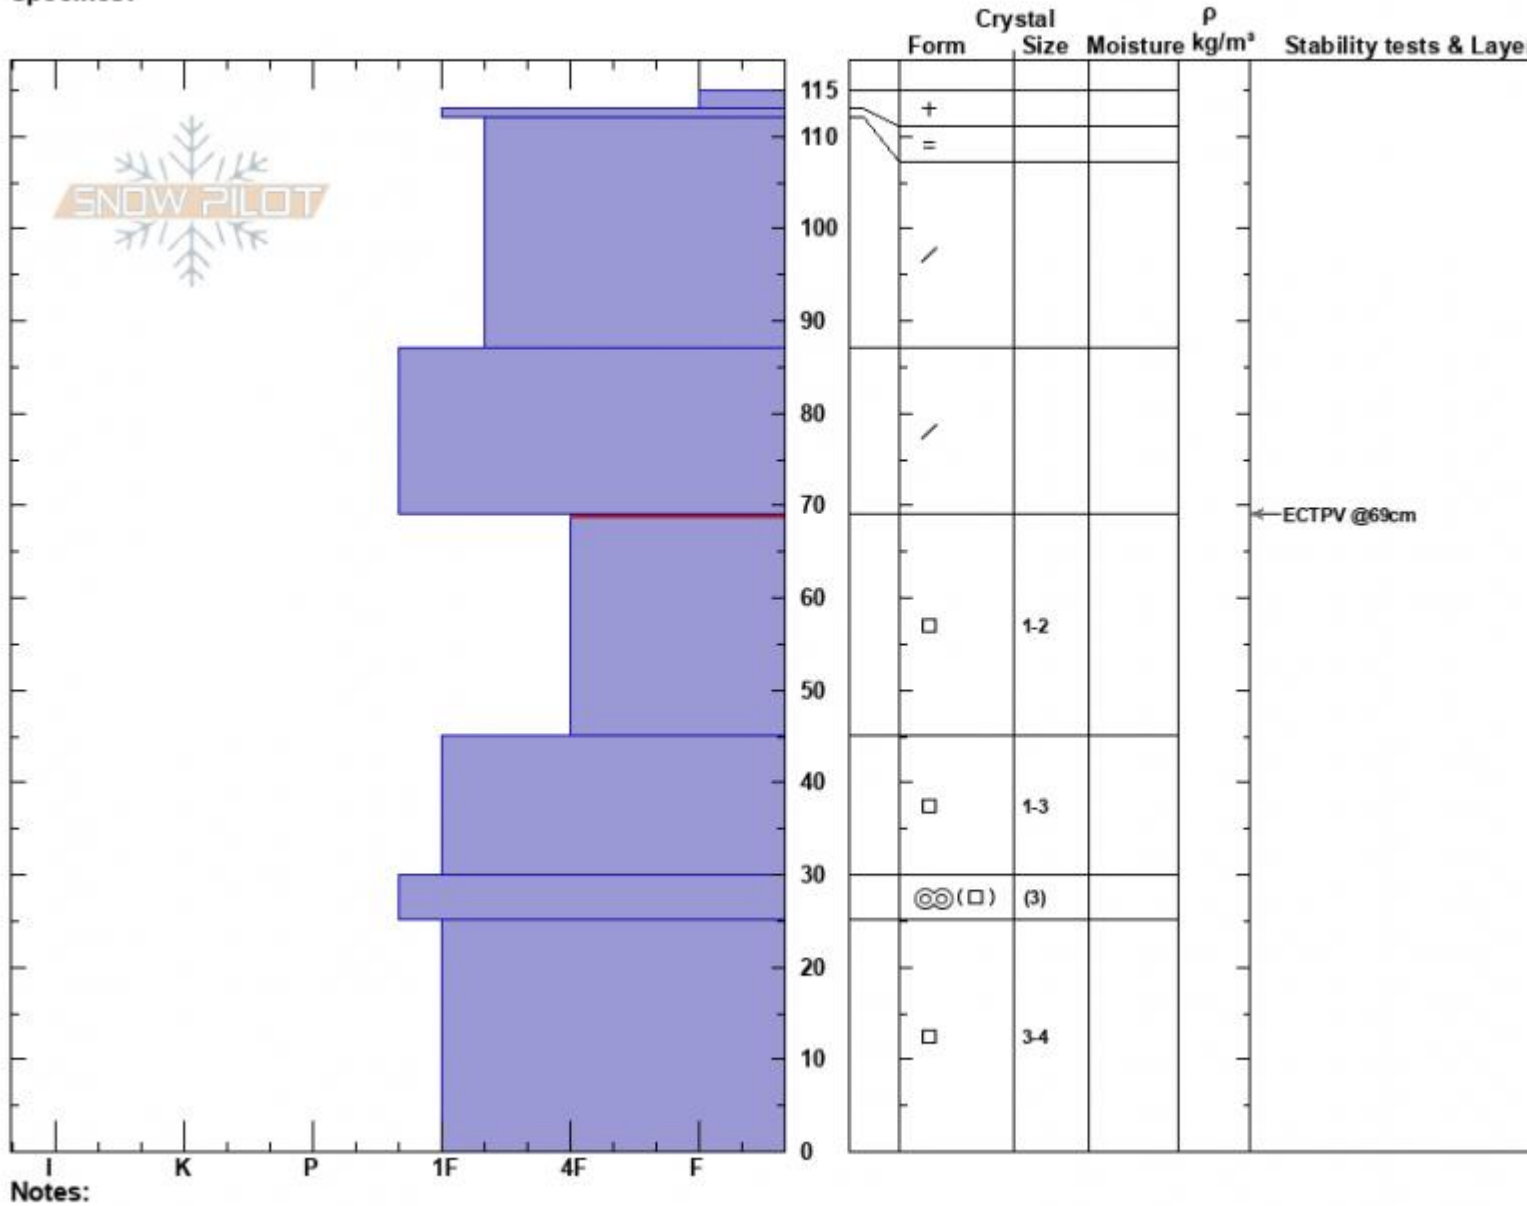

K2 Slide Path
 Centennial Range
 ID
 Elevation: 9150 ft
 Aspect: 110°
 Specifics:

Dave Zinn
 01/29/2024 - 11:00am
 Co-ord: 44.55609N, -111.44982W
 Slope Angle: 25°
 Wind Loading: no

Stability: Poor
 Air Temperature:
 Sky Cover: OVC
 Precipitation: NO
 Wind: Calm

HS:115 Layer Notes:
 PF:30 69-45cm:Problematic layer

Advisory Region
 Island Park
 Longitude
 -111.73W
 Latitude
 44.55N
 Island Park, 2024-02-01