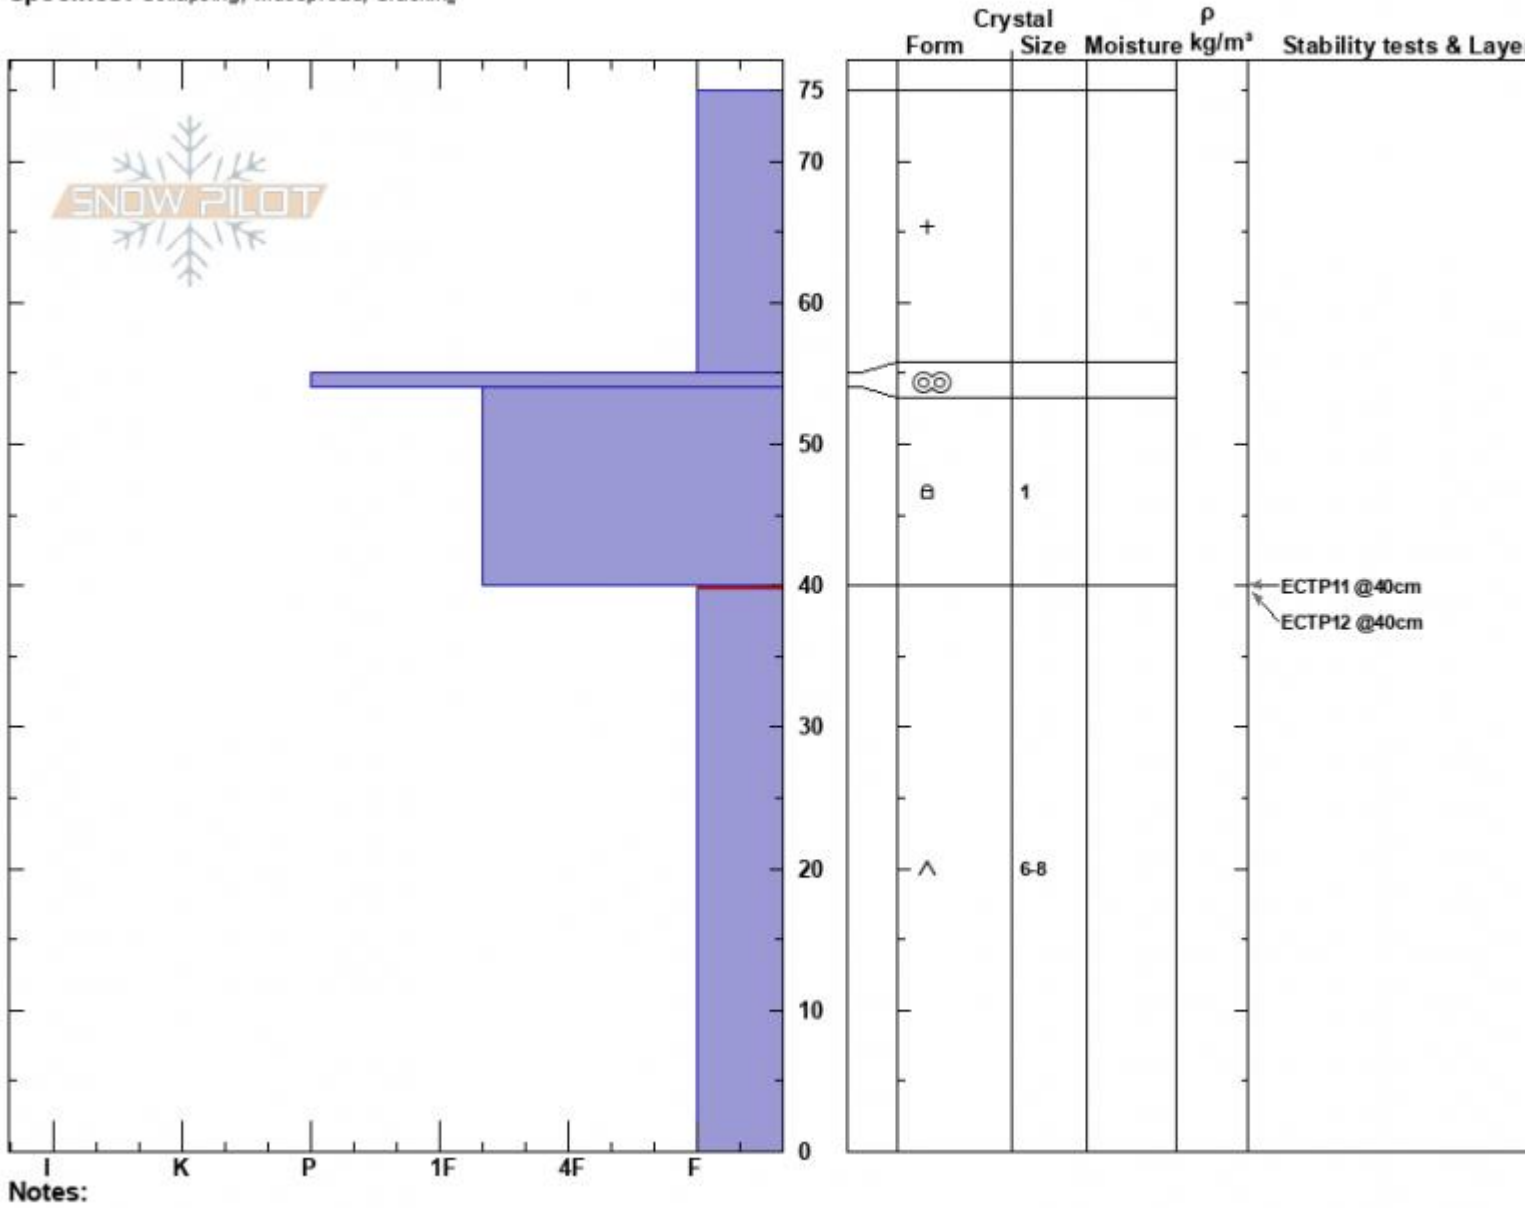

Skillet  
 Madison Range-S  
 MT  
 Elevation: 8900 ft  
 Aspect: 120°  
 Specifics: Collapsing, widespread, Cracking

Dave Zinn  
 02/05/2024 - 12:00pm  
 Co-ord: 44.97246N, -111.09705W  
 Slope Angle: 30°  
 Wind Loading: no

Stability: Very Poor  
 Air Temperature:  
 Sky Cover: OVC  
 Precipitation: NO  
 Wind: S Moderate

HS:75  
 PF:70  
 Layer Notes:  
 40-0cm: Problematic layer

Advisory Region  
 Southern Madison  
 Longitude  
 -111.10W  
 Latitude  
 44.96N  
 Southern Madison, 2024-02-05